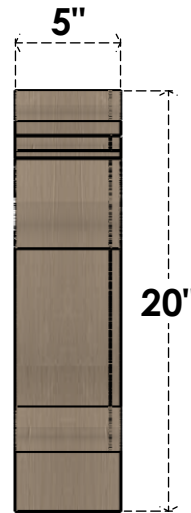

ITEM NUMBER: CORU05X20X20MAYRCPR

5"W X 20"D X 20"H SERIES 1 THIN MAYFLOWER ROUGH CEDAR TIMBERTHANE
FAUX WOOD CORBEL, PRIMED

SIDE PROFILE

FRONT PROFILE

ISOMETRIC

EKENA MILLWORK
2300 WEST MAIN ST.
CLARKSVILLE, TX 75426
TOLL FREE: 866-607-0453
WWW.EKENAMILLWORK.COM

NOTES

1. INSTALLATION TO BE COMPLETED IN ACCORDANCE WITH MANUFACTURER'S SPECIFICATIONS.
2. DRAWING MAY NOT BE TO SCALE
3. THIS DRAWING IS INTENDED FOR DESIGN AND PLANNING PURPOSES ONLY.
4. ALL INFORMATION CONTAINED HEREIN WAS CURRENT AT THE TIME OF DEVELOPMENT BUT MUST BE REVIEWED AND APPROVED BY THE PRODUCT MANUFACTURER TO BE CONSIDERED ACCURATE.
5. TIMBERTHANE ARCHITECTURAL PRODUCTS ARE MADE FROM HIGH DENSITY URETHANE AND COME FACTORY PRIMED