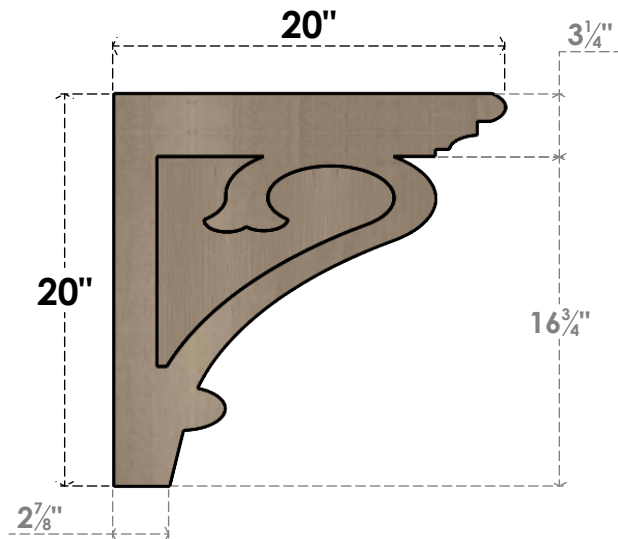

ITEM NUMBER: CORU05X20X20MAYRCPR

5"W X 20"D X 20"H SERIES 1 THIN MAYFLOWER ROUGH CEDAR TIMBERTHANE
FAUX WOOD CORBEL, PRIMED

SIDE PROFILE

FRONT PROFILE

ISOMETRIC

EKENA MILLWORK
2300 WEST MAIN ST.
CLARKSVILLE, TX 75426
TOLL FREE: 866-607-0453
WWW.EKENAMILLWORK.COM

NOTES

1. INSTALLATION TO BE COMPLETED IN ACCORDANCE WITH MANUFACTURER'S SPECIFICATIONS.
2. DRAWING MAY NOT BE TO SCALE
3. THIS DRAWING IS INTENDED FOR DESIGN AND PLANNING PURPOSES ONLY.
4. ALL INFORMATION CONTAINED HEREIN WAS CURRENT AT THE TIME OF DEVELOPMENT BUT MUST BE REVIEWED AND APPROVED BY THE PRODUCT MANUFACTURER TO BE CONSIDERED ACCURATE.
5. TIMBERTHANE ARCHITECTURAL PRODUCTS ARE MADE FROM HIGH DENSITY URETHANE AND COME FACTORY PRIMED