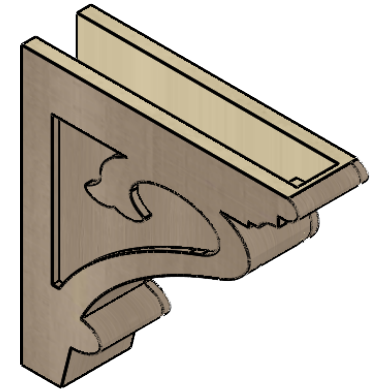

ITEM NUMBER: CORU05X20X20MAYRCPR

5"W X 20"D X 20"H SERIES 1 THIN MAYFLOWER ROUGH CEDAR TIMBERTHANE
FAUX WOOD CORBEL, PRIMED

SIDE PROFILE

FRONT PROFILE

ISOMETRIC

EKENA MILLWORK
2300 WEST MAIN ST.
CLARKSVILLE, TX 75426
TOLL FREE: 866-607-0453
WWW.EKENAMILLWORK.COM

NOTES

1. INSTALLATION TO BE COMPLETED IN ACCORDANCE WITH MANUFACTURER'S SPECIFICATIONS.
2. DRAWING MAY NOT BE TO SCALE
3. THIS DRAWING IS INTENDED FOR DESIGN AND PLANNING PURPOSES ONLY.
4. ALL INFORMATION CONTAINED HEREIN WAS CURRENT AT THE TIME OF DEVELOPMENT BUT MUST BE REVIEWED AND APPROVED BY THE PRODUCT MANUFACTURER TO BE CONSIDERED ACCURATE.
5. TIMBERTHANE ARCHITECTURAL PRODUCTS ARE MADE FROM HIGH DENSITY URETHANE AND COME FACTORY PRIMED