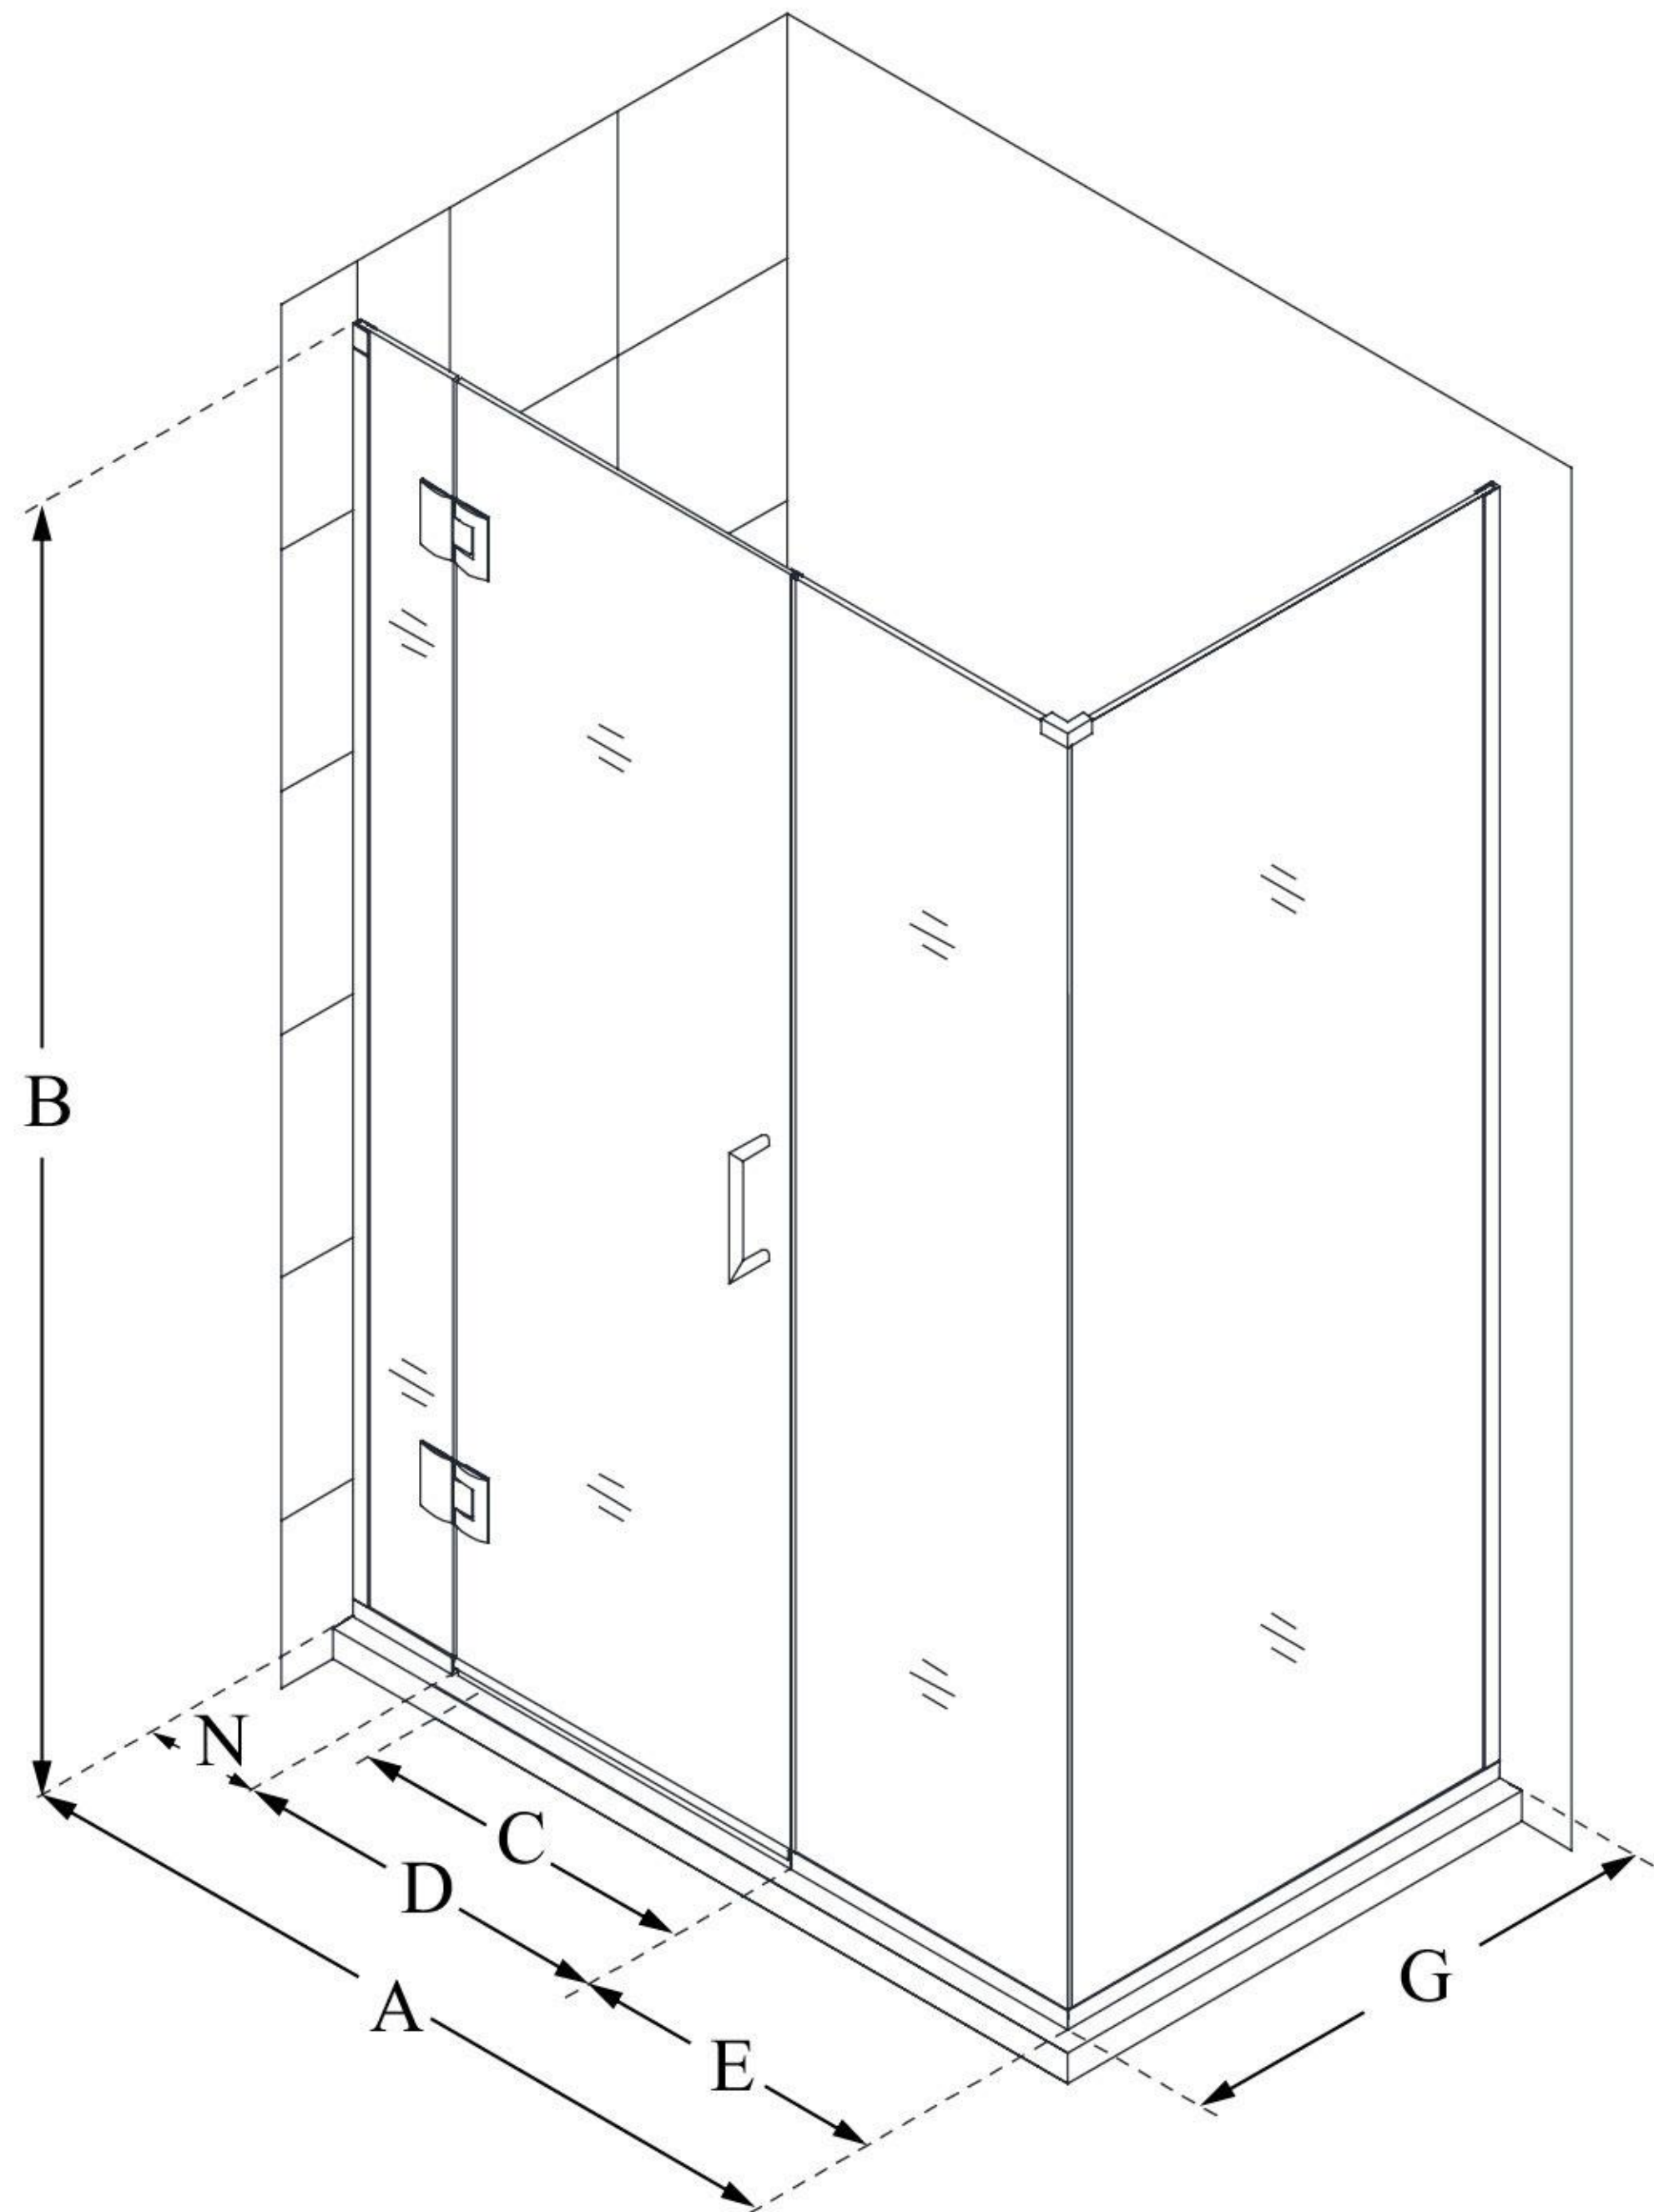

MODEL INFORMATION

E12830530

UNIDOOR-X

DreamLine Unidoor-X 64 1/2" W
x 30 3/8" D x 72" H Frameless
Hinged Shower Enclosure, Clear
Glass

SWING DOOR

CONFIGURATION DIMENSIONS:

A: 64 1/2"

MODEL WIDTH

B: 72"

MODEL HEIGHT

C: 27"

ACCESS WIDTH

D: 28"

DOOR WIDTH

E: 30 1/2"

INLINE PANEL WIDTH

G: 30 3/8"

RETURN PANEL WIDTH

N: 6"

HINGE PANEL WIDTH

DreamLine reserves the right to update or modify the hardware or materials pictured without prior notice for the purpose of product improvement and customer satisfaction.