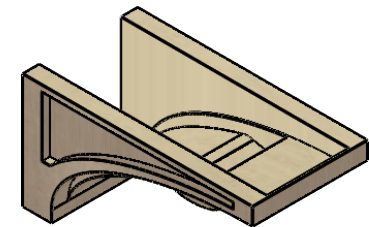

ITEM NUMBER: CORU07X14X07VIORCPR

7"W X 14"D X 7"H SERIES 3 WIDE VIOLA ROUGH CEDAR TIMBERTHANE FAUX WOOD CORBEL, PRIMED

SIDE PROFILE

FRONT PROFILE

ISOMETRIC

EKENA MILLWORK
2300 WEST MAIN ST.
CLARKSVILLE, TX 75426
TOLL FREE: 866-607-0453
WWW.EKENAMILLWORK.COM

NOTES

1. INSTALLATION TO BE COMPLETED IN ACCORDANCE WITH MANUFACTURER'S SPECIFICATIONS.
2. DRAWING MAY NOT BE TO SCALE
3. THIS DRAWING IS INTENDED FOR DESIGN AND PLANNING PURPOSES ONLY.
4. ALL INFORMATION CONTAINED HEREIN WAS CURRENT AT THE TIME OF DEVELOPMENT BUT MUST BE REVIEWED AND APPROVED BY THE PRODUCT MANUFACTURER TO BE CONSIDERED ACCURATE.
5. TIMBERTHANE ARCHITECTURAL PRODUCTS ARE MADE FROM HIGH DENSITY URETHANE AND COME FACTORY PRIMED