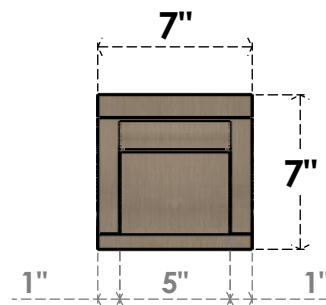

ITEM NUMBER: CORU07X14X07VIORCPR

7"W X 14"D X 7"H SERIES 3 WIDE VIOLA ROUGH CEDAR TIMBERTHANE FAUX WOOD CORBEL, PRIMED

SIDE PROFILE

FRONT PROFILE

ISOMETRIC

EKENA MILLWORK
2300 WEST MAIN ST.
CLARKSVILLE, TX 75426
TOLL FREE: 866-607-0453
WWW.EKENAMILLWORK.COM