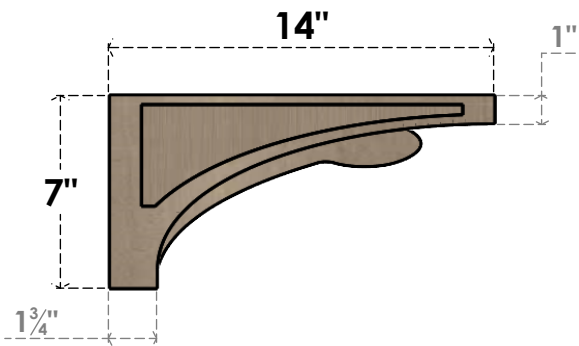

ITEM NUMBER: CORU07X14X07VIORCPR

7"W X 14"D X 7"H SERIES 3 WIDE VIOLA ROUGH CEDAR TIMBERTHANE FAUX WOOD CORBEL, PRIMED

SIDE PROFILE

FRONT PROFILE

ISOMETRIC

EKENA MILLWORK
2300 WEST MAIN ST.
CLARKSVILLE, TX 75426
TOLL FREE: 866-607-0453
WWW.EKENAMILLWORK.COM

NOTES

1. INSTALLATION TO BE COMPLETED IN ACCORDANCE WITH MANUFACTURER'S SPECIFICATIONS.
2. DRAWING MAY NOT BE TO SCALE
3. THIS DRAWING IS INTENDED FOR DESIGN AND PLANNING PURPOSES ONLY.
4. ALL INFORMATION CONTAINED HEREIN WAS CURRENT AT THE TIME OF DEVELOPMENT BUT MUST BE REVIEWED AND APPROVED BY THE PRODUCT MANUFACTURER TO BE CONSIDERED ACCURATE.
5. TIMBERTHANE ARCHITECTURAL PRODUCTS ARE MADE FROM HIGH DENSITY URETHANE AND COME FACTORY PRIMED