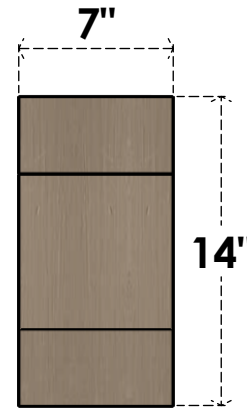

ITEM NUMBER: CORU07X21X14CLERCPR

7"W X 21"D X 14"H SERIES 3 CLASSIC CLEMMONS ROUGH CEDAR
TIMBERTHANE FAUX WOOD CORBEL, PRIMED

SIDE PROFILE

FRONT PROFILE

ISOMETRIC

EKENA MILLWORK
2300 WEST MAIN ST.
CLARKSVILLE, TX 75426
TOLL FREE: 866-607-0453
WWW.EKENAMILLWORK.COM