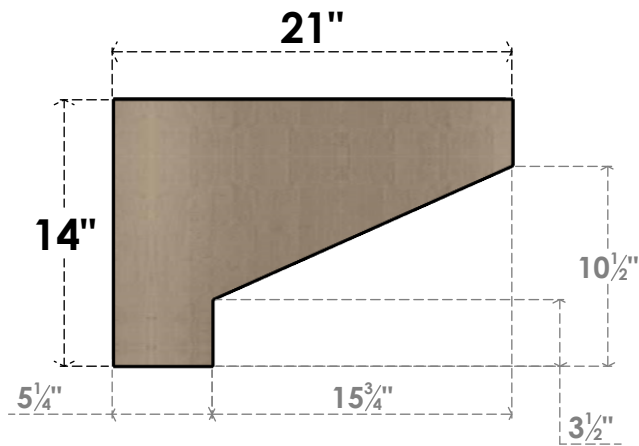

ITEM NUMBER: CORU07X21X14CLERCPR

7"W X 21"D X 14"H SERIES 3 CLASSIC CLEMMONS ROUGH CEDAR
TIMBERTHANE FAUX WOOD CORBEL, PRIMED

SIDE PROFILE

FRONT PROFILE

ISOMETRIC

EKENA MILLWORK
2300 WEST MAIN ST.
CLARKSVILLE, TX 75426
TOLL FREE: 866-607-0453
WWW.EKENAMILLWORK.COM

NOTES

1. INSTALLATION TO BE COMPLETED IN ACCORDANCE WITH MANUFACTURER'S SPECIFICATIONS.
2. DRAWING MAY NOT BE TO SCALE
3. THIS DRAWING IS INTENDED FOR DESIGN AND PLANNING PURPOSES ONLY.
4. ALL INFORMATION CONTAINED HEREIN WAS CURRENT AT THE TIME OF DEVELOPMENT BUT MUST BE REVIEWED AND APPROVED BY THE PRODUCT MANUFACTURER TO BE CONSIDERED ACCURATE.
5. TIMBERTHANE ARCHITECTURAL PRODUCTS ARE MADE FROM HIGH DENSITY URETHANE AND COME FACTORY PRIMED