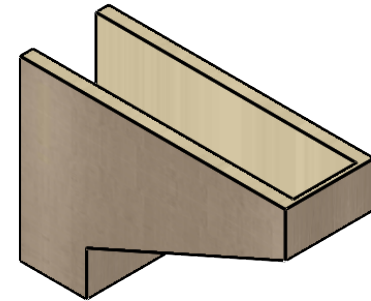

ITEM NUMBER: CORU07X21X14CLERCPR

7"W X 21"D X 14"H SERIES 3 CLASSIC CLEMMONS ROUGH CEDAR
TIMBERTHANE FAUX WOOD CORBEL, PRIMED

SIDE PROFILE

FRONT PROFILE

ISOMETRIC

EKENA MILLWORK
2300 WEST MAIN ST.
CLARKSVILLE, TX 75426
TOLL FREE: 866-607-0453
WWW.EKENAMILLWORK.COM