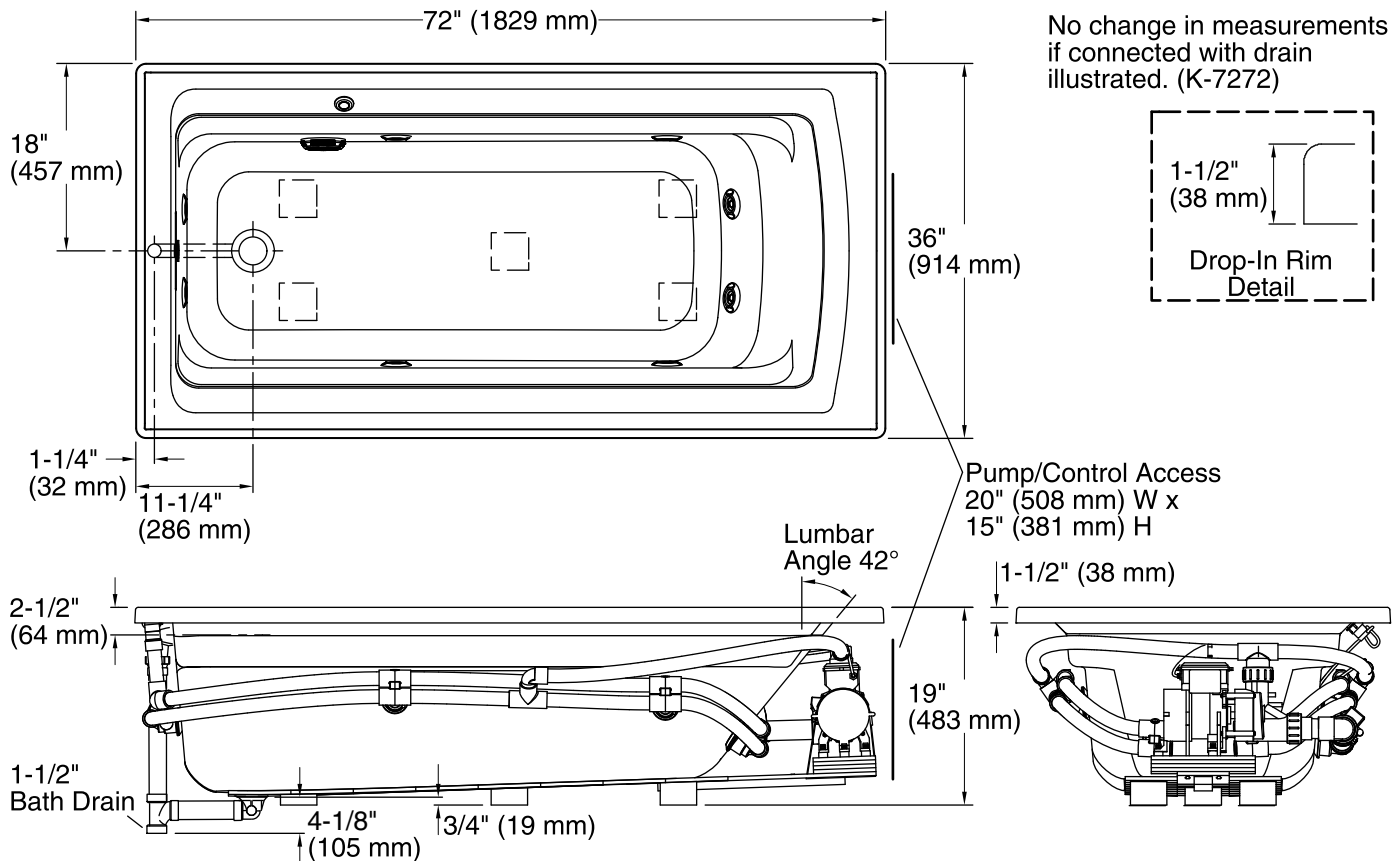

Required Electrical Service

One dedicated circuit required, protected with Class A Ground-Fault Circuit-Interrupter (GFCI) or Residual Current Device (RCD).

Pump: 120 V, 15 A, 60 Hz

Technical Information

All product dimensions are nominal.

Installation: Drop-in
Drain location: End
Basin area, bottom: 51-3/8" x 21" (1305 mm x 533 mm)
Basin area, top: 64-1/2" x 30-1/2" (1638 mm x 775 mm)
Weight: 110 lbs (49.9 kg)
Minimum floor load: 41 lbs/ft² (200.2 kg/m²)
Water depth: 15" (381 mm)
Water capacity: 72 gal (272.5 L)
Cutout: Drop-in, 70-1/2" x 34-1/2" (1791 mm x 876 mm)
Electrical component rating: Pump: 120 V, 7 A, 60 Hz
Minimum flat for door: 1-9/16" (40 mm)

Notes

Measure your actual product for rough-in details. Install this product according to the installation instructions.

The hot water supply should be 70% of the capacity of the bath or greater. Installations will vary.

This product is designed for drop-in installation only. It is not suited for use in a three-wall alcove with an overhead shower.

ADA compliant when installed to the specific requirements of these regulations.