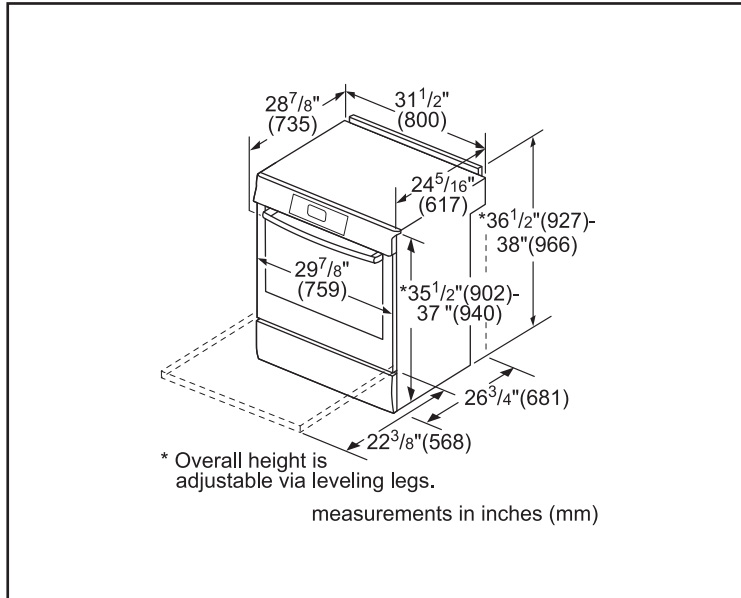

30" Induction Slide-in Range

800 Series – Black Stainless Steel HII8047U

Installation Details

Accessories: To purchase Bosch accessories, cleaners & parts please visit www.bosch-home.com/us/store or call 1-800-944-2904 (Mon to Fri 5 am to 6 pm PST, Sat 6 am to 3 pm PST).

Notes: All height, width and depth dimensions are shown in inches. BSH reserves the absolute and unrestricted right to change product materials and specifications, at any time, without notice. Consult the product's installation instructions for final dimensional data and other details prior to making cutout.

Warranties: Please see Use & Care manual or Bosch website for statement of limited warranty.

For more information on our entire line of products, go to www.bosch-home.com/us or call 1-800-944-2904

© BSH Home Appliances Corporation. All rights reserved. Bosch is a registered trademark of Robert Bosch GmbH.