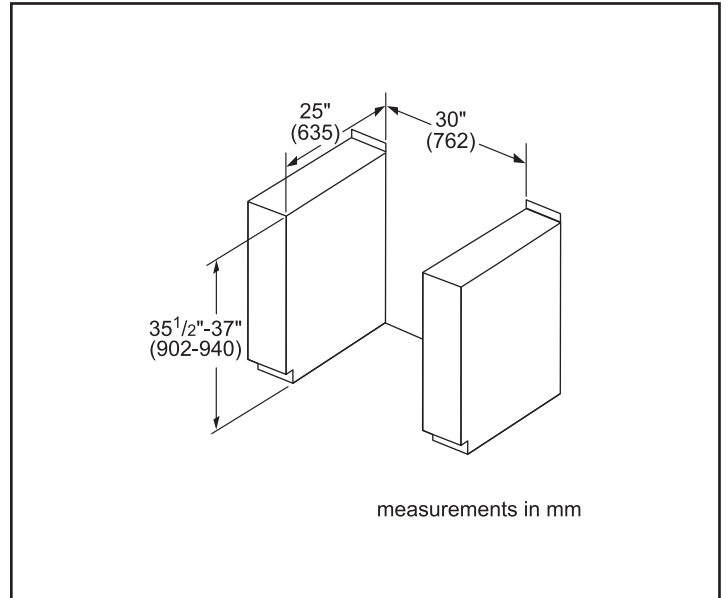

30" Induction Slide-in Range

800 Series – Black Stainless Steel HII8047U

Installation Details

Accessories: To purchase Bosch accessories, cleaners & parts please visit www.bosch-home.com/us/store or call 1-800-944-2904 (Mon to Fri 5 am to 6 pm PST, Sat 6 am to 3 pm PST).

Notes: All height, width and depth dimensions are shown in inches. BSH reserves the absolute and unrestricted right to change product materials and specifications, at any time, without notice. Consult the product's installation instructions for final dimensional data and other details prior to making cutout.

Warranties: Please see Use & Care manual or Bosch website for statement of limited warranty.

For more information on our entire line of products, go to www.bosch-home.com/us or call 1-800-944-2904

© BSH Home Appliances Corporation. All rights reserved. Bosch is a registered trademark of Robert Bosch GmbH.