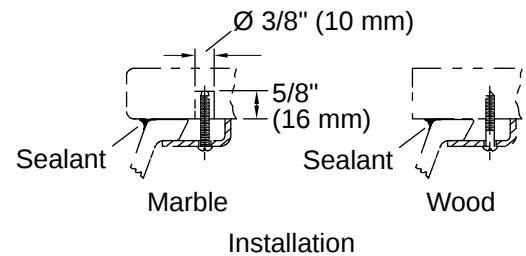

Installation

- Undermount

Installation Notes

Install this product according to the installation instructions.

NOTICE: Countertop manufacturer or cutter must use the cut-out template provided with the product, or a current one provided by Kohler Co. (call 1-800-4-KOHLER). Kohler Co. is not responsible for cutout errors when the incorrect cut-out template is used.

Product dimensions are nominal and may vary per ASME A112.19.2 tolerances.

ADA, CSA B651 compliant when installed to the specific requirements of these regulations.