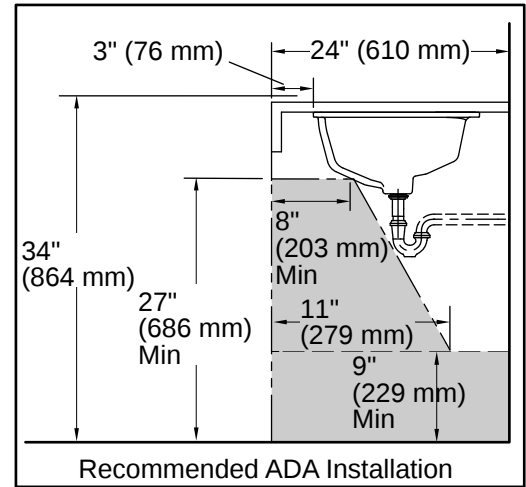

Installation

- Undermount

Installation Notes

Install this product according to the installation instructions.

NOTICE: Countertop manufacturer or cutter must use the cut-out template provided with the product, or a current one provided by Kohler Co. (call 1-800-4-KOHLER). Kohler Co. is not responsible for cutout errors when the incorrect cut-out template is used.

Product dimensions are nominal and may vary per ASME A112.19.2 tolerances.

ADA, CSA B651 compliant when installed to the specific requirements of these regulations.