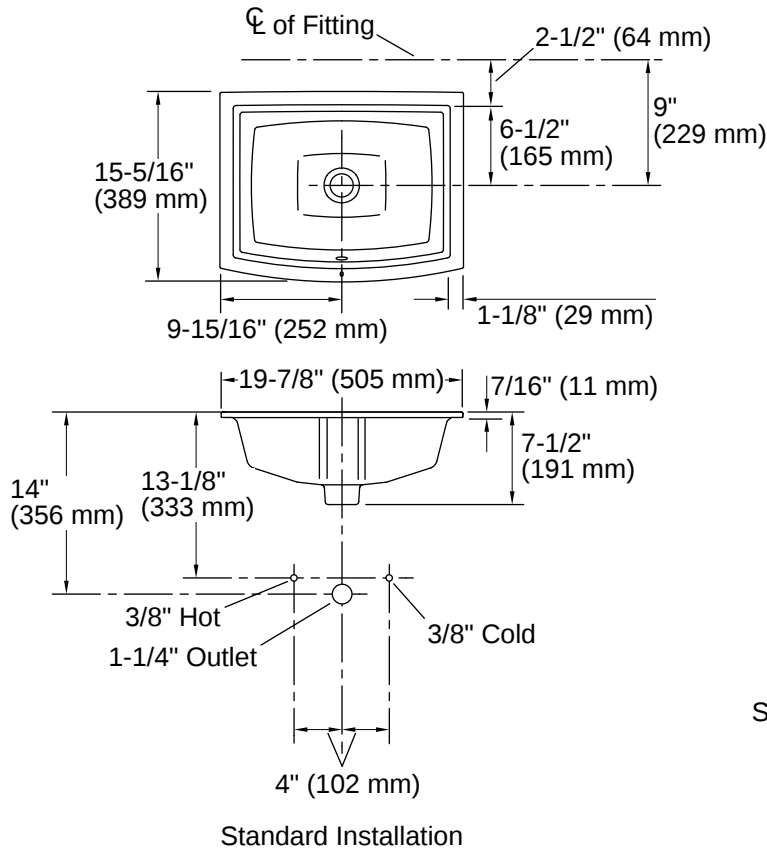

Installation

- Undermount

Installation Notes

Install this product according to the installation instructions.

NOTICE: Countertop manufacturer or cutter must use the cut-out template provided with the product, or a current one provided by Kohler Co. (call 1-800-4-KOHLER). Kohler Co. is not responsible for cutout errors when the incorrect cut-out template is used.

Product dimensions are nominal and may vary per ASME A112.19.2 tolerances.

ADA, CSA B651 compliant when installed to the specific requirements of these regulations.