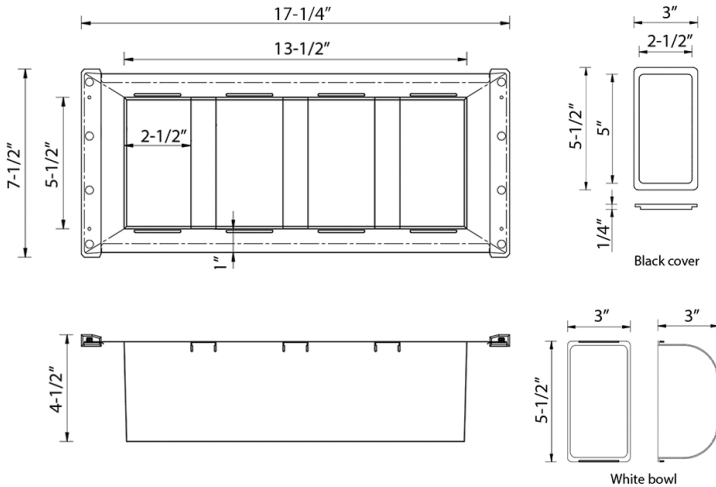

RVA1378BWC

Iced Chilled Condiment Tray

Material: Stainless Steel / Solid Composite / Plastic

Condiment Tray:

17-1/4" (length) x 7-1/2" (width) x 4-1/2" (depth)

Bowls Dimensions:

5-1/2" (length) x 3" (width) x 3" (depth)

Items Included:

Iced Chilled Condiment Tray, 4 bowls, 4 lids

Compatible with all LedgeFit Ruvati sinks

Care Instructions:

- Hand wash with warm water and mild dish soap.
- Dry thoroughly after washing.

Purpose:

- Integrated ice compartment keeps condiments and toppings chilled.
- Side drain hole removes melted ice water to maintain freshness.
- Fitted lids help maintain temperature and prevent spills.

California Prop 65 Warning:
Cancer and Reproductive Harm