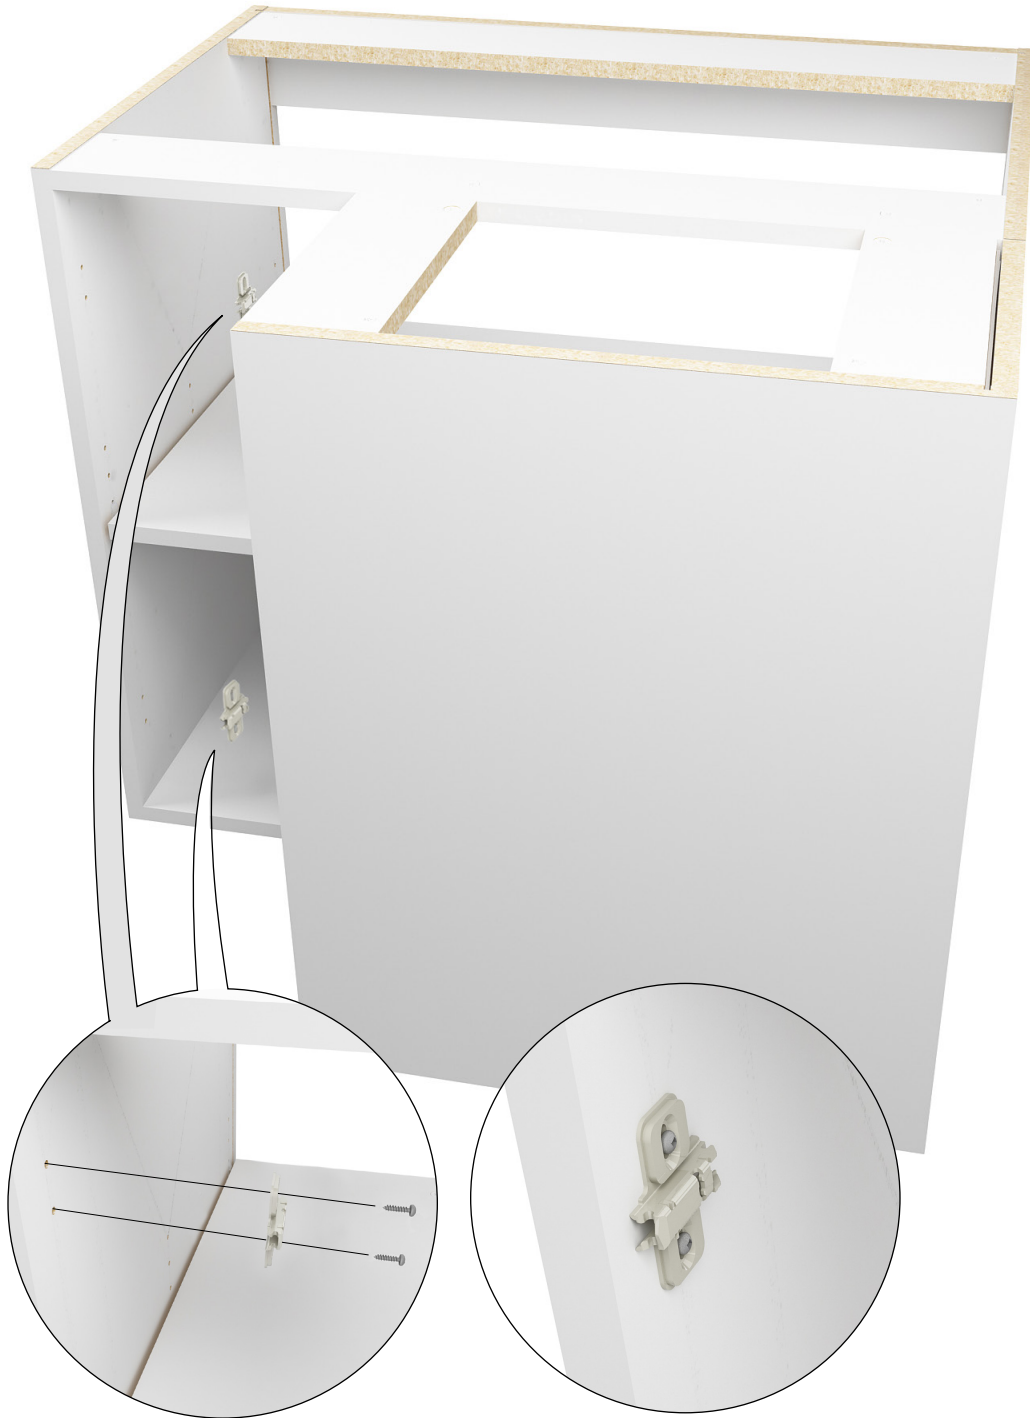

36-IN BASE CORNER CABINET 2 DOORS

CAISSON DE BAS COIN 36-PO. 2 PORTES

Assembly Instructions
Instructions d'assemblage

DO NOT RETURN TO RETAILER

IF YOU HAVE QUESTIONS OR CONCERNS,
MISSING OR DAMAGE PARTS, PLEASE CONTACT US AT:

14

15

16

17

18

19

20

21