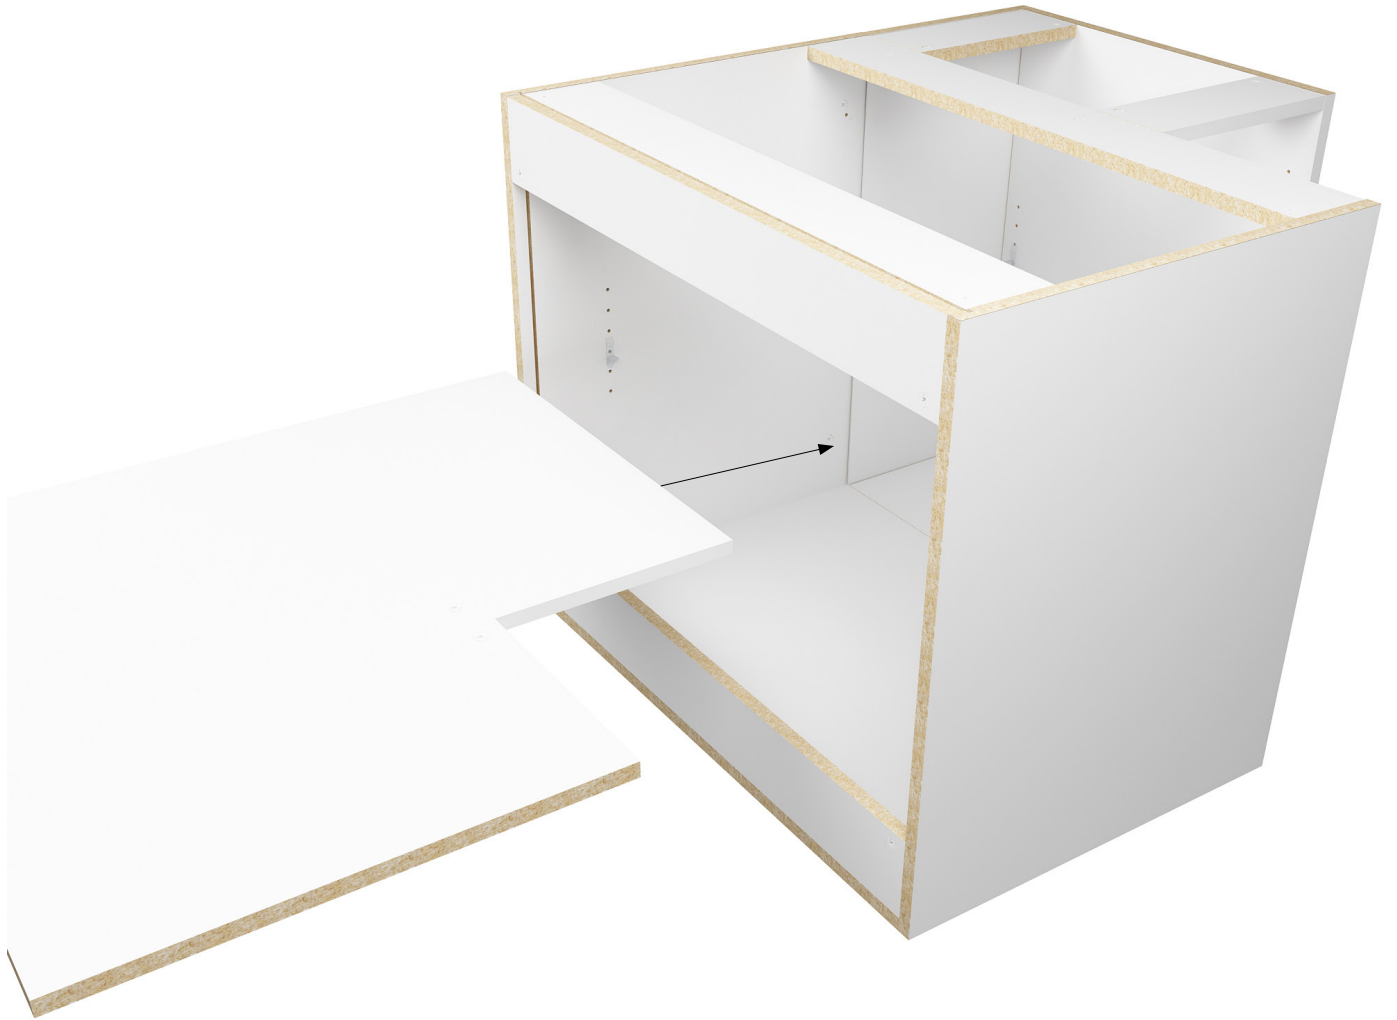

36-IN BASE CORNER CABINET 2 DOORS

CAISSON DE BAS COIN 36-PO. 2 PORTES

Assembly Instructions
Instructions d'assemblage

DO NOT RETURN TO RETAILER

IF YOU HAVE QUESTIONS OR CONCERNS,
MISSING OR DAMAGE PARTS, PLEASE CONTACT US AT:

14

15

16

17

18

19

20

21