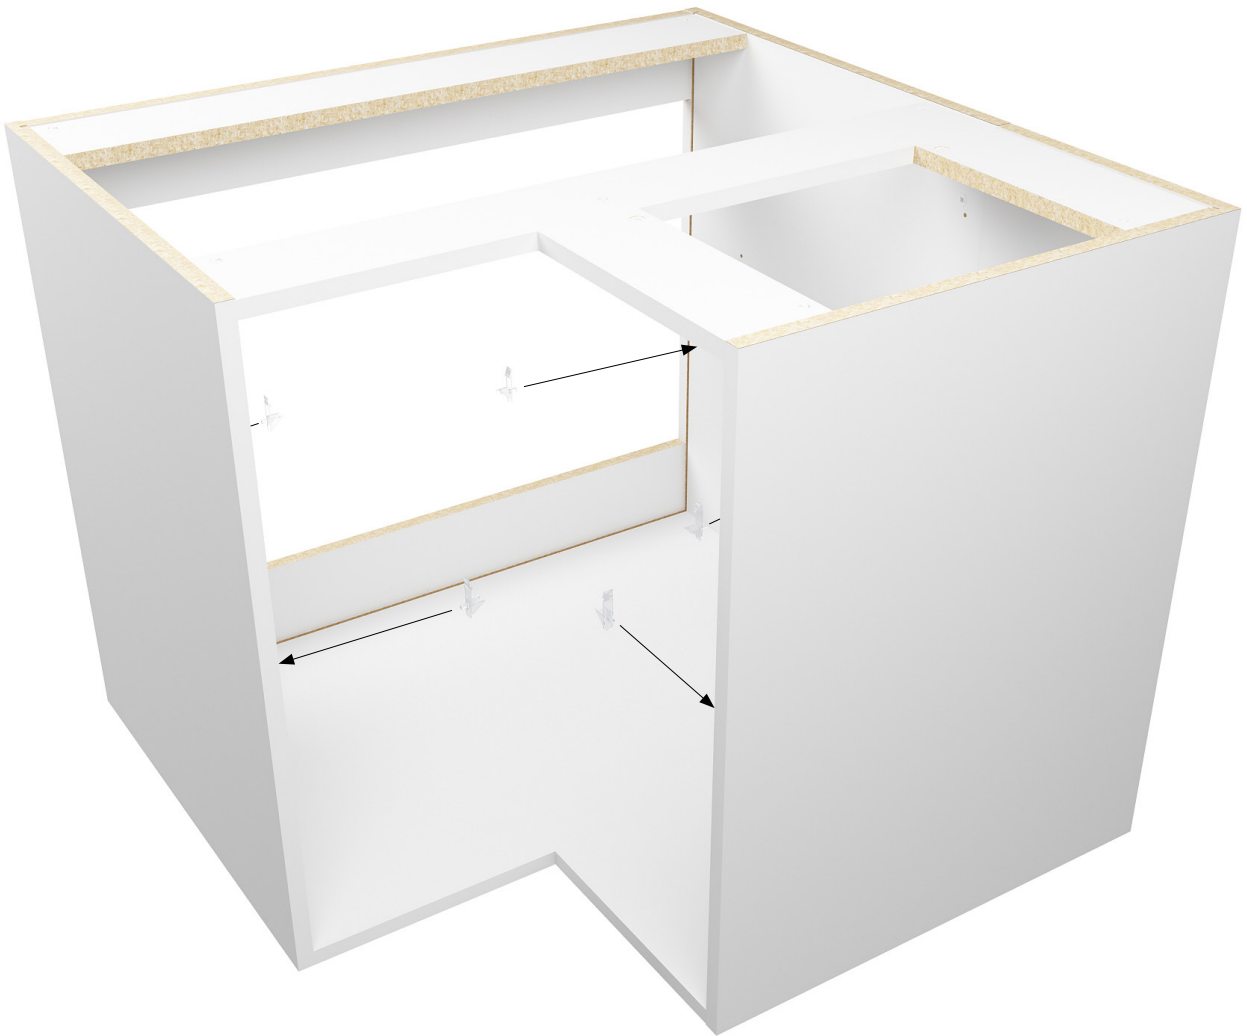

36-IN BASE CORNER CABINET 2 DOORS

CAISSON DE BAS COIN 36-PO. 2 PORTES

Assembly Instructions
Instructions d'assemblage

DO NOT RETURN TO RETAILER

IF YOU HAVE QUESTIONS OR CONCERNS,
MISSING OR DAMAGE PARTS, PLEASE CONTACT US AT:

14

15

16

17

18

19

20

21