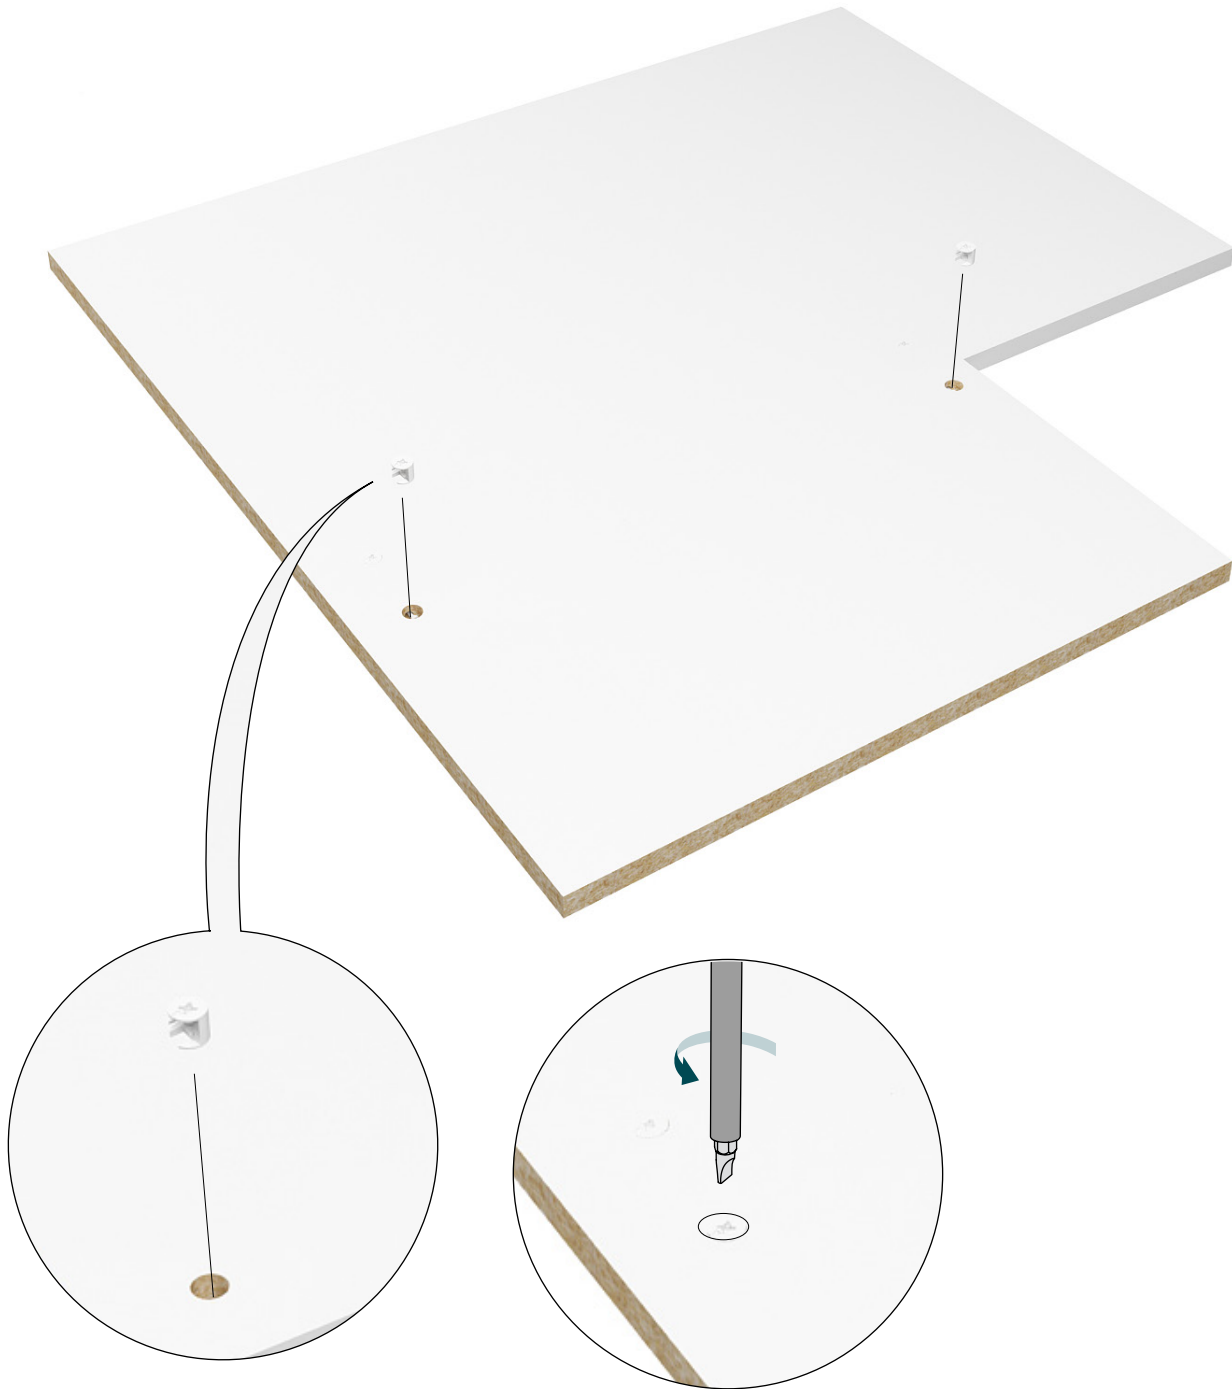

36-IN BASE CORNER CABINET 2 DOORS

CAISSON DE BAS COIN 36-PO. 2 PORTES

Assembly Instructions
Instructions d'assemblage

DO NOT RETURN TO RETAILER

IF YOU HAVE QUESTIONS OR CONCERNS,
MISSING OR DAMAGE PARTS, PLEASE CONTACT US AT:

14

15

16

17

18

19

20

21