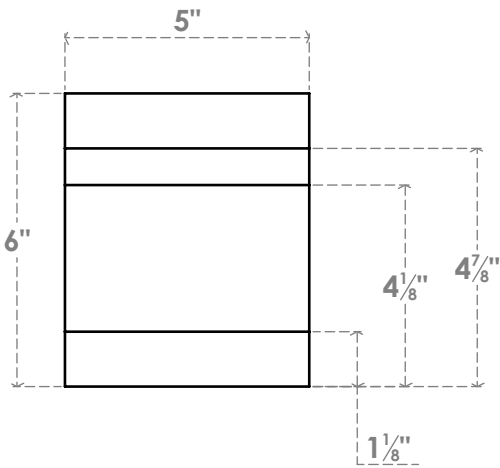

RFTP05X06X16NEB

5"W X 6"H X 16"L NEW BRIGHTON ARCHITECTURAL GRADE PVC RAFTER TAIL

SIDE PROFILE

FRONT PROFILE

ISOMETRIC

EKENA MILLWORK
 2300 WEST MAIN ST.
 CLARKSVILLE, TX 75426
 TOLL FREE: 866-607-0453
 WWW.EKENAMILLWORK.COM

NOTES

1. INSTALLATION TO BE COMPLETED IN ACCORDANCE WITH MANUFACTURER'S SPECIFICATIONS.
2. DRAWING MAY NOT BE TO SCALE
3. THIS DRAWING IS INTENDED FOR DESIGN AND PLANNING PURPOSES ONLY.
4. ALL INFORMATION CONTAINED HEREIN WAS CURRENT AT THE TIME OF DEVELOPMENT BUT MUST BE REVIEWED AND APPROVED BY THE PRODUCT MANUFACTURER TO BE CONSIDERED ACCURATE.
5. ARCHITECTURAL GRADE PVC PRODUCTS ARE MADE FROM EXPANDED CELLULAR PVC AND COME NATURALLY WHITE BUT MAY BE PAINTED