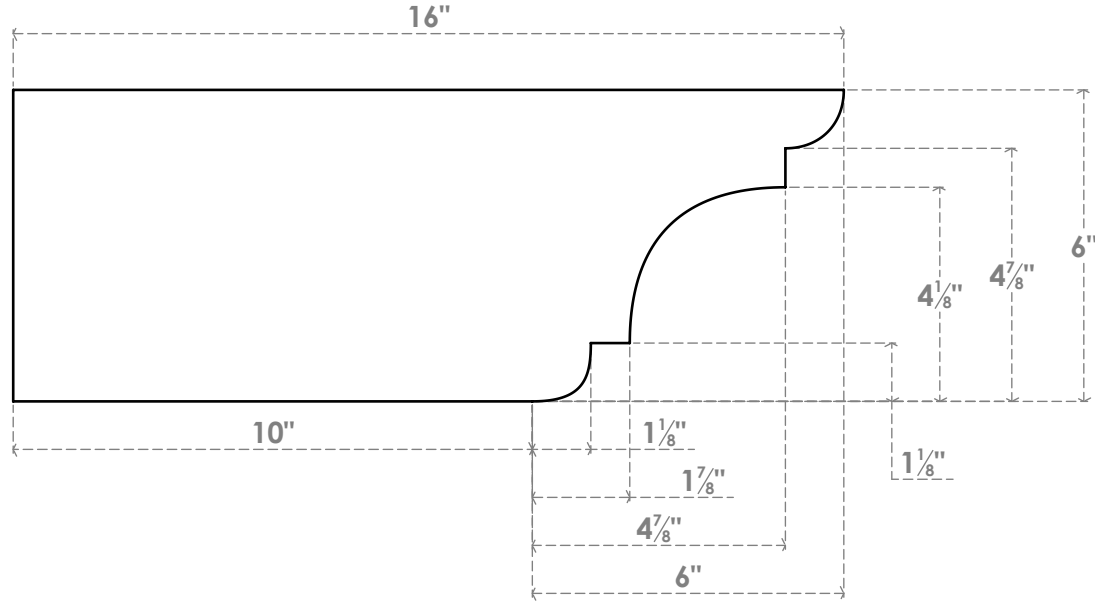

RFTP05X06X16NEB

5"W X 6"H X 16"L NEW BRIGHTON ARCHITECTURAL GRADE PVC RAFTER TAIL

SIDE PROFILE

FRONT PROFILE

ISOMETRIC

EKENA MILLWORK
 2300 WEST MAIN ST.
 CLARKSVILLE, TX 75426
 TOLL FREE: 866-607-0453
 WWW.EKENAMILLWORK.COM