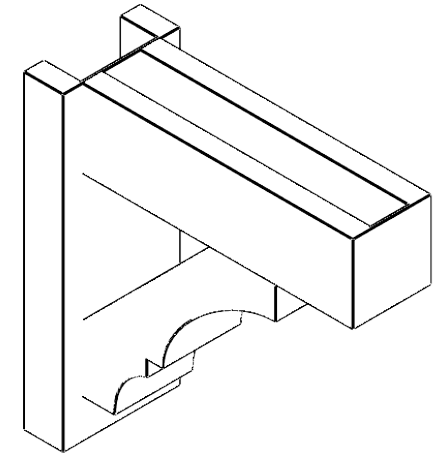

**ITEM NUMBER: OUTUROC040X060X16000X16000X040X020X040BOA44RCPR**

4"W TOP X 6"W BACK X 16"D X 16"H X 4"T TOP X 2"T BACK TIMBERTHANE ROUGH CEDAR BALBOA FAUX WOOD OPEN OUTLOOKER, BLOCK TOP AND BACK, 4"W CLOSED BRACE, PRIMED TAN

**SIDE PROFILE**

**FRONT PROFILE**

**ISOMETRIC**

GENERATED DATE : 07/05/2023

EKENA MILLWORK  
2300 WEST MAIN ST.  
CLARKSVILLE, TX 75426  
TOLL FREE: 866-607-0453  
WWW.EKENAMILLWORK.COM

**NOTES**

1. INSTALLATION TO BE COMPLETED IN ACCORDANCE WITH MANUFACTURER'S SPECIFICATIONS.
2. DRAWING MAY NOT BE TO SCALE
3. THIS DRAWING IS INTENDED FOR DESIGN AND PLANNING PURPOSES ONLY.
4. ALL INFORMATION CONTAINED HEREIN WAS CURRENT AT THE TIME OF DEVELOPMENT BUT MUST BE REVIEWED AND APPROVED BY THE PRODUCT MANUFACTURER TO BE CONSIDERED ACCURATE.
5. TIMBERTHANE ARCHITECTURAL PRODUCTS ARE MADE FROM HIGH DENSITY URETHANE AND COME FACTORY PRIMED