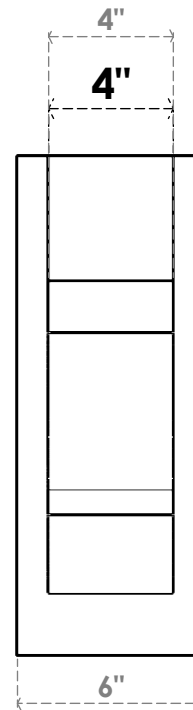

**ITEM NUMBER: OUTUROC040X060X16000X16000X040X020X040BOA44RCPR**

4"W TOP X 6"W BACK X 16"D X 16"H X 4"T TOP X 2"T BACK TIMBERTHANE ROUGH CEDAR BALBOA FAUX WOOD OPEN OUTLOOKER, BLOCK TOP AND BACK, 4"W CLOSED BRACE, PRIMED TAN

**SIDE PROFILE**

**FRONT PROFILE**

**ISOMETRIC**

GENERATED DATE : 07/05/2023

EKENA MILLWORK  
2300 WEST MAIN ST.  
CLARKSVILLE, TX 75426  
TOLL FREE: 866-607-0453  
WWW.EKENAMILLWORK.COM

**NOTES**

1. INSTALLATION TO BE COMPLETED IN ACCORDANCE WITH MANUFACTURER'S SPECIFICATIONS.
2. DRAWING MAY NOT BE TO SCALE
3. THIS DRAWING IS INTENDED FOR DESIGN AND PLANNING PURPOSES ONLY.
4. ALL INFORMATION CONTAINED HEREIN WAS CURRENT AT THE TIME OF DEVELOPMENT BUT MUST BE REVIEWED AND APPROVED BY THE PRODUCT MANUFACTURER TO BE CONSIDERED ACCURATE.
5. TIMBERTHANE ARCHITECTURAL PRODUCTS ARE MADE FROM HIGH DENSITY URETHANE AND COME FACTORY PRIMED