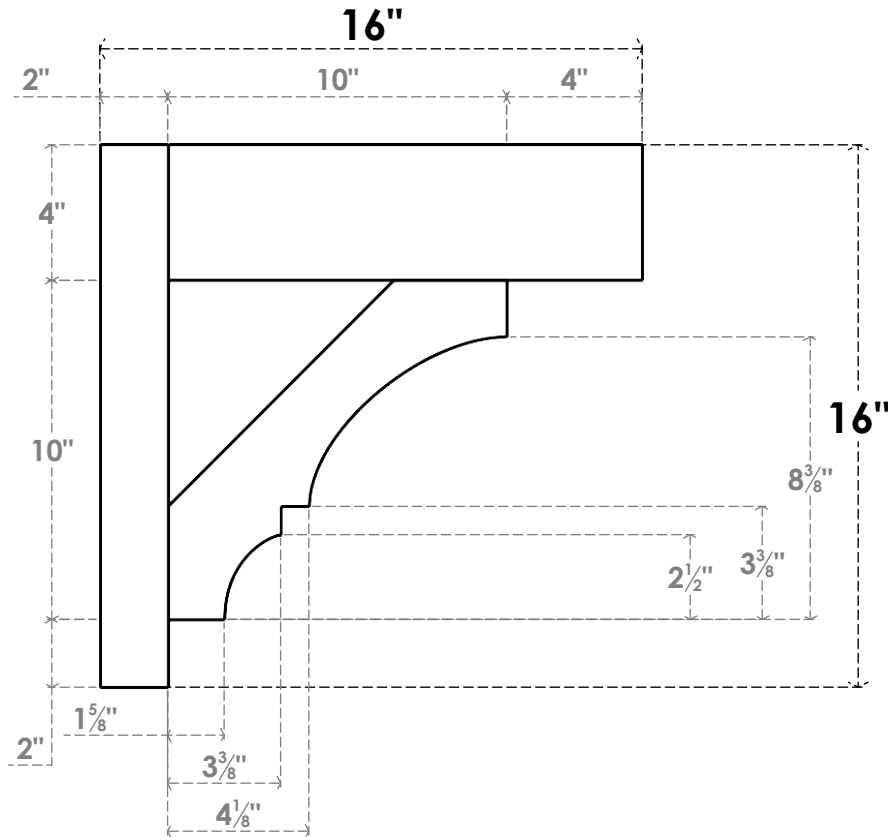

**ITEM NUMBER: OUTUROC040X060X16000X16000X040X020X040BOA44RCPR**

4"W TOP X 6"W BACK X 16"D X 16"H X 4"T TOP X 2"T BACK TIMBERTHANE ROUGH CEDAR BALBOA FAUX WOOD OPEN OUTLOOKER, BLOCK TOP AND BACK, 4"W CLOSED BRACE, PRIMED TAN

**SIDE PROFILE**

**FRONT PROFILE**

**ISOMETRIC**

GENERATED DATE : 07/05/2023

EKENA MILLWORK  
2300 WEST MAIN ST.  
CLARKSVILLE, TX 75426  
TOLL FREE: 866-607-0453  
WWW.EKENAMILLWORK.COM

**NOTES**

1. INSTALLATION TO BE COMPLETED IN ACCORDANCE WITH MANUFACTURER'S SPECIFICATIONS.
2. DRAWING MAY NOT BE TO SCALE
3. THIS DRAWING IS INTENDED FOR DESIGN AND PLANNING PURPOSES ONLY.
4. ALL INFORMATION CONTAINED HEREIN WAS CURRENT AT THE TIME OF DEVELOPMENT BUT MUST BE REVIEWED AND APPROVED BY THE PRODUCT MANUFACTURER TO BE CONSIDERED ACCURATE.
5. TIMBERTHANE ARCHITECTURAL PRODUCTS ARE MADE FROM HIGH DENSITY URETHANE AND COME FACTORY PRIMED