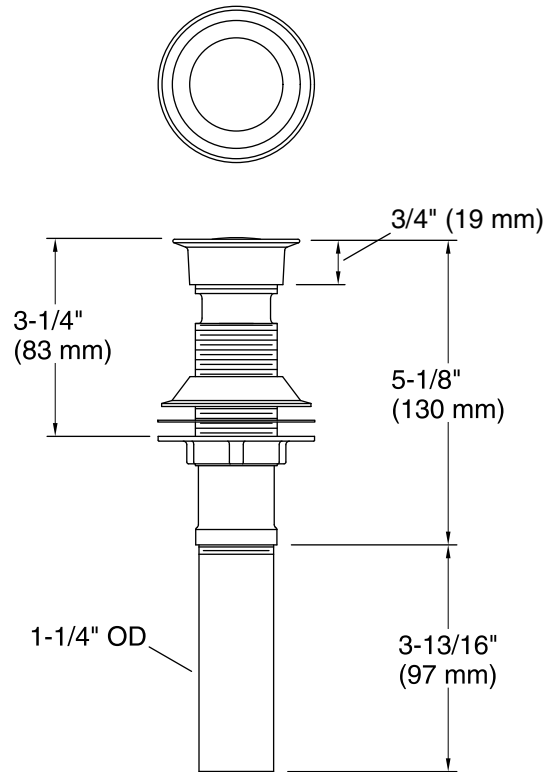

Features

- Solid brass construction for durability and reliability.
- Without overflow.
- 1-1/4" connection.
- Fluid design lines for ease of cleaning.

Codes/Standards

ASME A112.18.2/CSA B125.2

KOHLER® One-Year Limited Warranty

Technical Information

All product dimensions are nominal.

Notes

Install this product according to the installation guide.