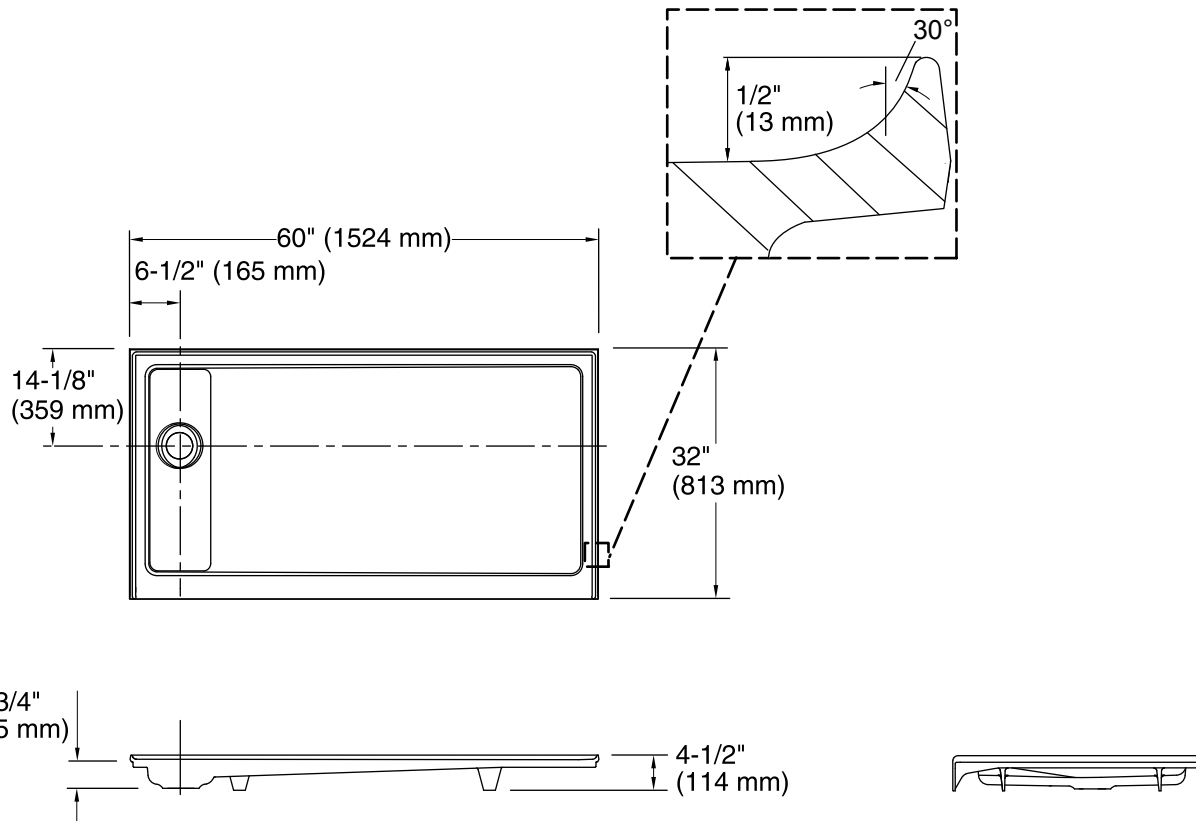

#### Features

- Cast iron with Safeguard® finish
- Integral flange.
- Left offset drain
- Removable drain cover.
- Complements traditional and contemporary bathroom designs
- 60" (1524 mm) x 32" (813 mm) x 4" (102 mm)

### Technical Information

All product dimensions are nominal.

Installation:	3-Wall Alcove
Drain location:	Left
Drain hole diameter:	3-3/8" (86 mm)
Weight:	180 lbs (81.6 kg)
Minimum flat for door:	2-7/16" (62 mm)
Threshold height:	4" (102 mm)