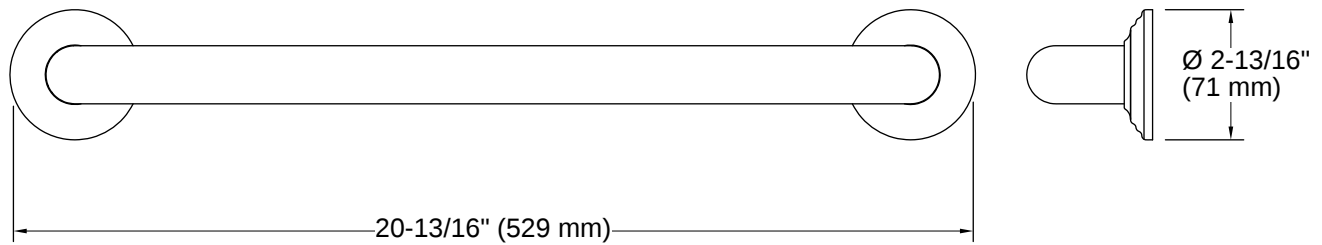

Installation

- Installation template and tools included

Installation Notes

Install this product according to the installation instructions.

Measure your actual product for roughing-in details.

WARNING: Risk of personal injury. The wall plates on the grab bar must be mounted to a brace between the wall studs. This will ensure that the weight of the user is adequately supported.

ADA compliant when installed to the specific requirements of these regulations.