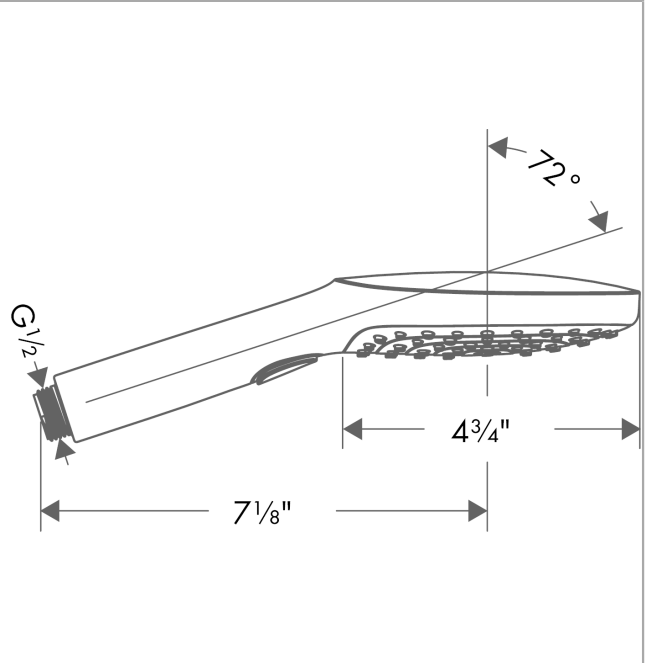

**Raindance Select E**  
**Handshower 120 3-Jet, 2.0 GPM**  
 Finishes : **chrome** Part no. : **04528000**

**Description**

**Features**

- Select button for comfortable alternation of spray modes
- 78 no-clog spray channels
- Spray modes: RainAir, Rain, Whirl
- Flow: 2.0 GPM (7.6 L/Min)
- Fully-finished matching spray face

**Item details**

List Price \$ 152.00

**Technology**

**Compliance**

**Product image**

**Scale drawing**

Raindance Select E  
Handshower 120 3-Jet, 2.0 GPM  
Finishes : chrome Part no. : 04528000

Exploded drawing

Year of production: >01/14

**Raindance Select E**  
**Handshower 120 3-Jet, 2.0 GPM**  
 Finishes : **chrome**    Part no. : **04528000**

**Spare parts list**

Year of production: >01/14

Pos.	Description	Part no.	Price	PU
1	filter packing	94246000	-	1