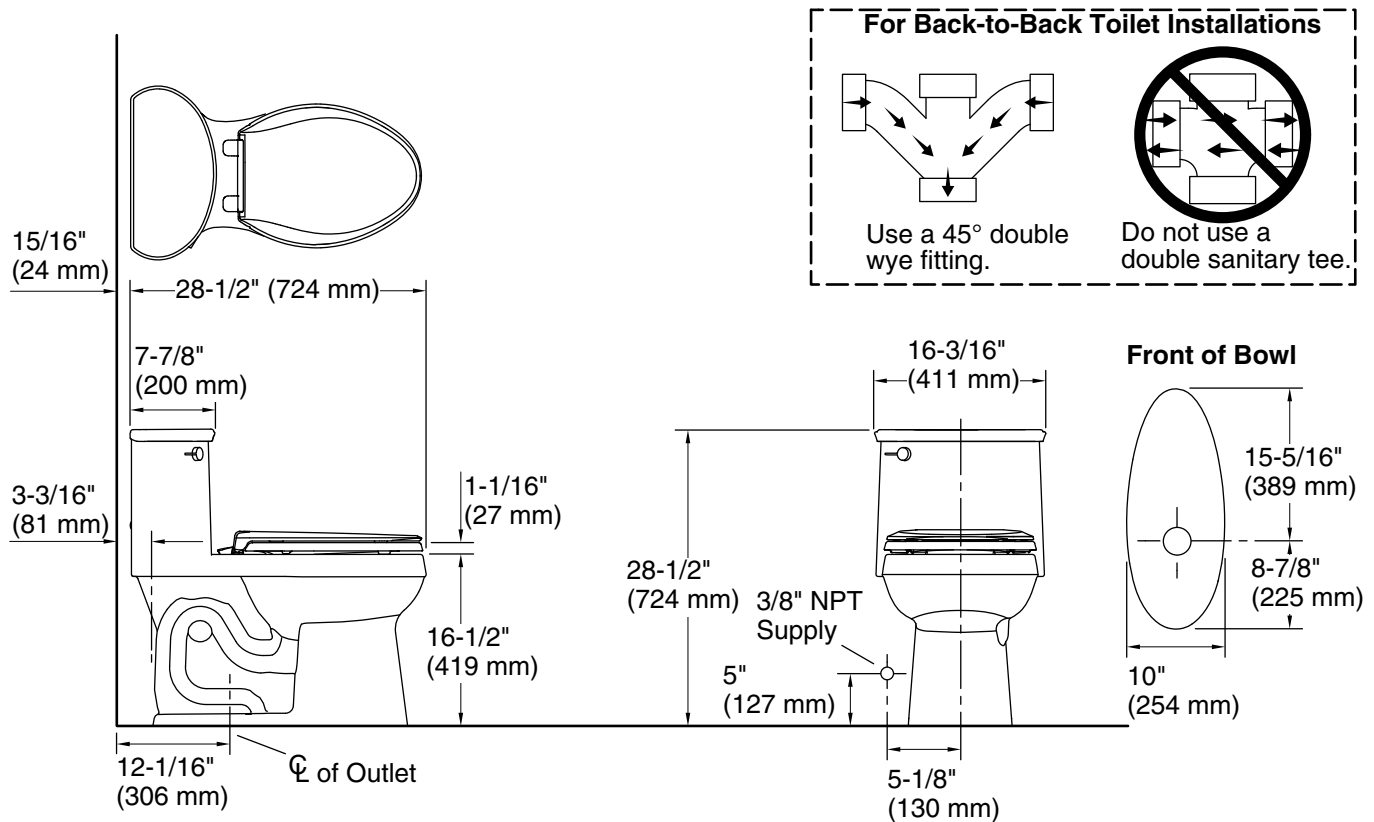

## Features

- One-piece toilets integrate the tank and bowl into a seamless, easy-to-clean design
- Elongated bowl offers added room and comfort
- 1.28 gpf (4.8 lpf)
- Comfort Height® feature offers chair-height seating that makes sitting down and standing up easier for most adults
- 2-1/8" (54 mm) fully glazed trapway
- Right-hand Polished Chrome trip lever
- Cachet® Quiet-Close™ seat closes quietly and quickly unlatches from the toilet for easy removal and convenient cleaning
- Easy-to-flush canister design requires less force to actuate than a 3" (76 mm) flapper, and has 90% less exposed seal material which resists conditions that cause wear, tear, shrinkage and swelling
- Eligible for consumer rebates in some municipalities
- Quiet-Close™ elongated lid and seat prevents slamming
- AquaPiston® canister optimizes the flow out of the tank, harnessing gravity and the natural, powerful reducing cascade of water to increase the power and effectiveness of the flush

## Installation

- Standard 12" (305 mm) rough-in
- Supply line sold separately

## Technical Information

All product dimensions are nominal.

|                       |                                |
|-----------------------|--------------------------------|
| Toilet type:          | Floor-mount                    |
| Waste Outlet:         | Floor                          |
| Bowl shape:           | Elongated                      |
| Flush type:           | AquaPiston                     |
| Trap passageway:      | 2-1/8" (54 mm)                 |
| Water surface size:   | 11" x 7-3/4" (279 mm x 197 mm) |
| Rim to water surface: | 6-1/16" (154 mm)               |
| Rough-in:             | 12" (305 mm)                   |
| Seat-mounting holes:  | 5-1/2" (140 mm)                |