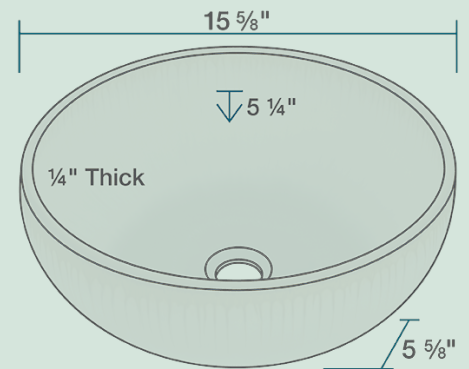

V401 Hand-Thrown Ceramic Vessel Sink

Porcelain

Our porcelain sinks are made of true vitreous china and are triple glazed to create the strongest sink you will find. All of our porcelain sinks are covered by a limited lifetime warranty. All undermount sinks come with a cardboard cutout template and mounting hardware.

15 5/8" x 15 5/8" x 5 5/8"
Vessel Installation
18" Minimum Cabinet Size
No Hardware Needed
Lifetime Warranty

Accessories

*Accessories not included

Available Colors

Features

<p>Vessel Installation</p> 	<p>18" Minimum Cabinet Size</p> 	<p>No Hardware Needed</p> 	<p>Limited Lifetime Warranty</p> 		