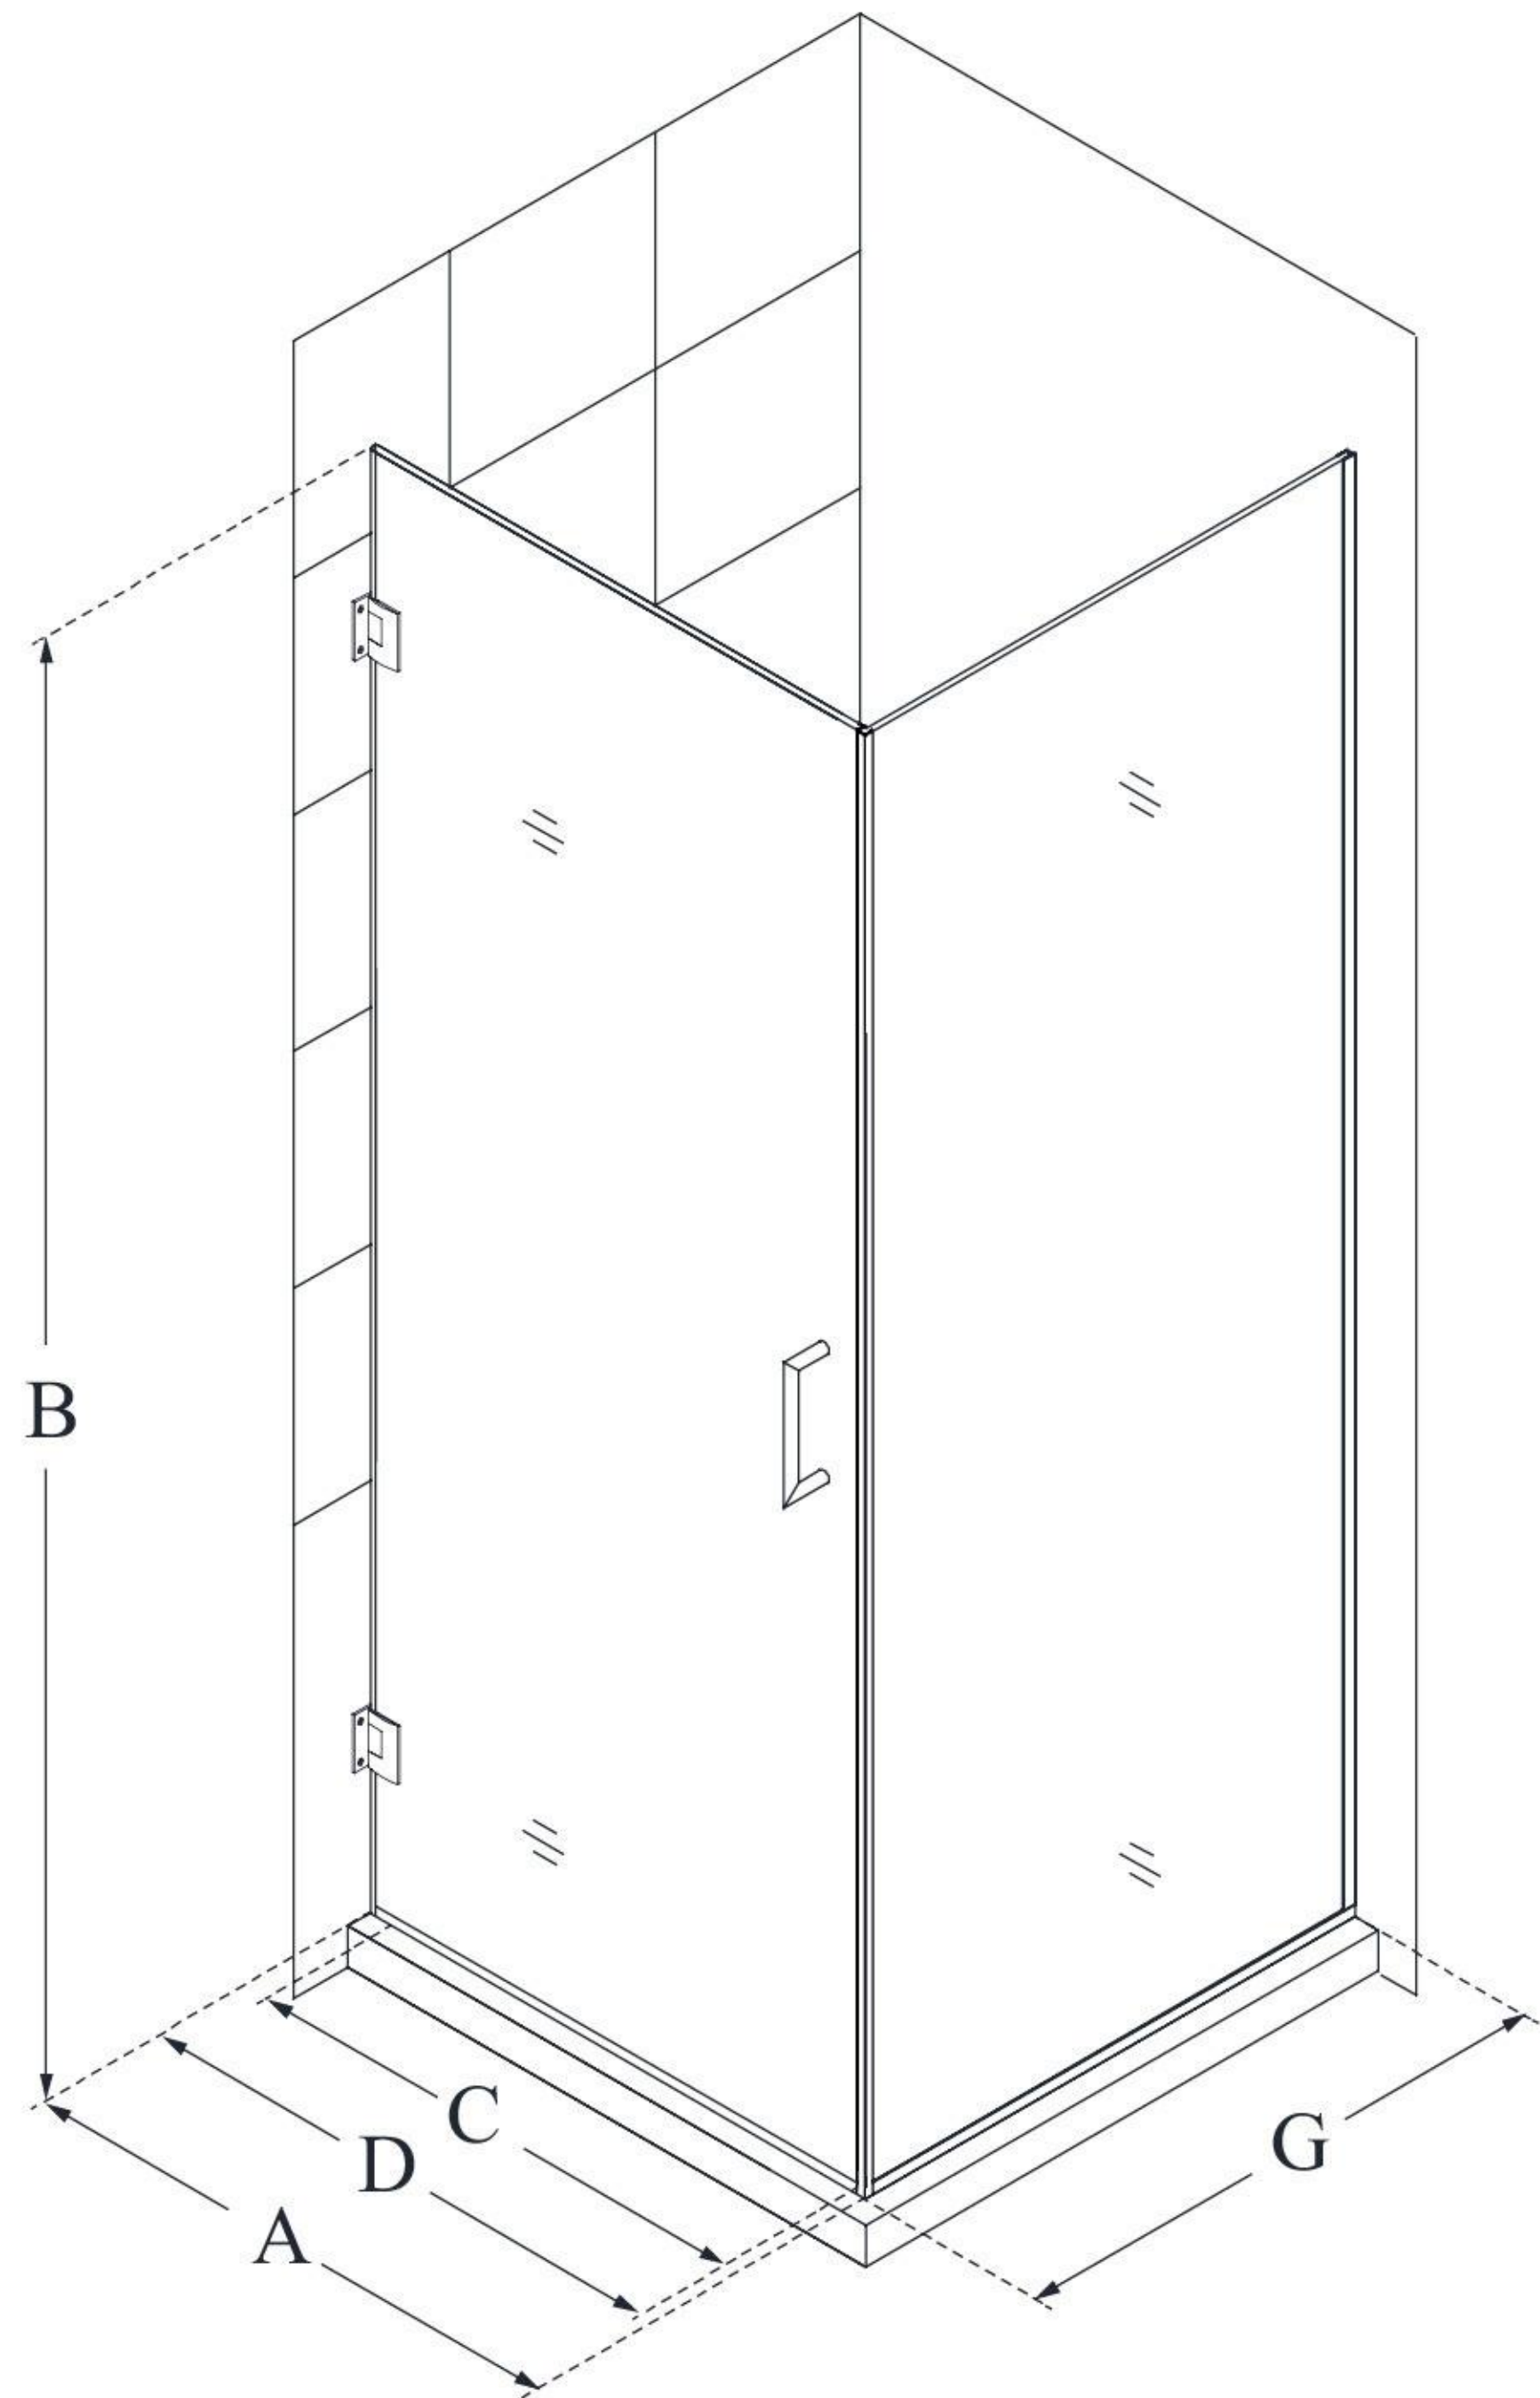

MODEL INFORMATION

SHEN-24300300F

UNIDOOR PLUS

DreamLine Unidoor Plus 30 3/8" W
x 30" D x 72" H Frameless Hinged
Shower Enclosure, Clear Glass

SWING DOOR

CONFIGURATION DIMENSIONS:

A: 30 3/8"

MODEL WIDTH

B: 72"

MODEL HEIGHT

C: 29"

ACCESS WIDTH

D: 30"

DOOR WIDTH

G: 30"

RETURN PANEL WIDTH