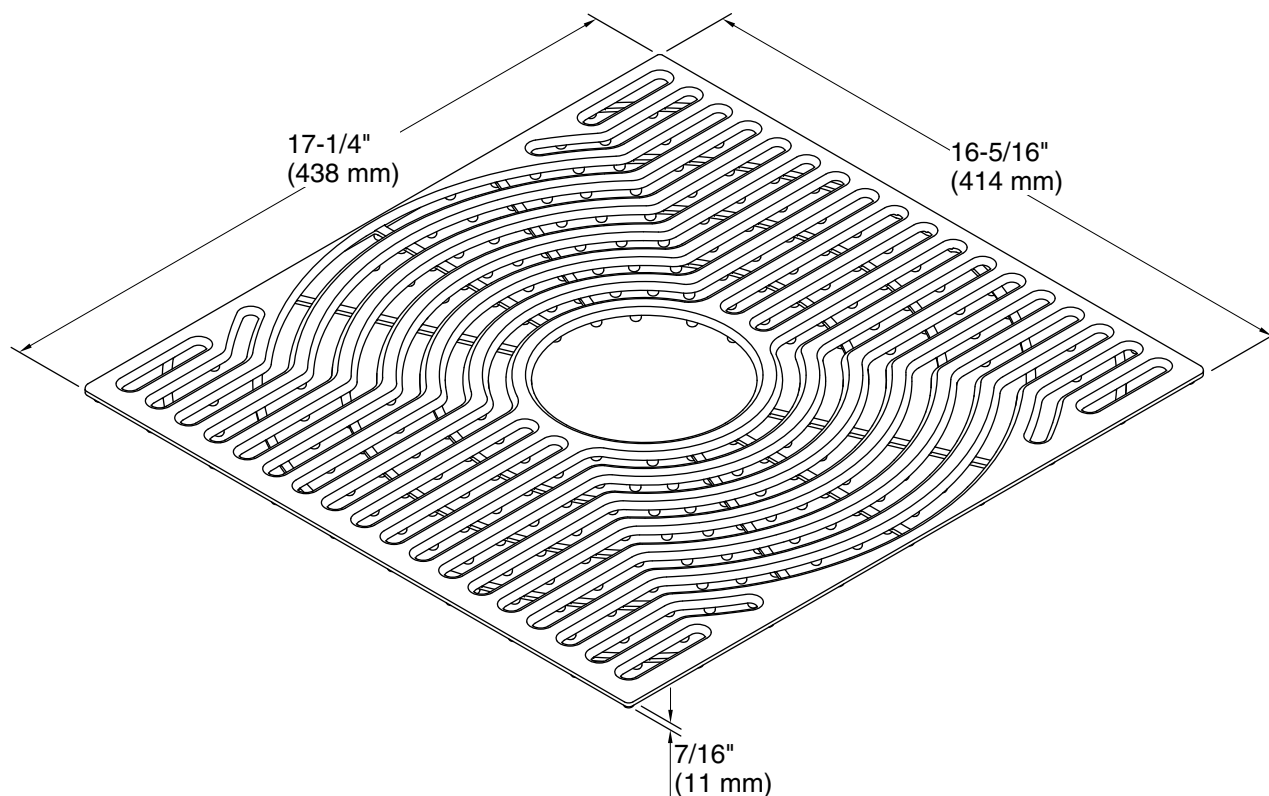

Features

- Single mat
- Center drain hole
- Fits the large bowl of the STERLING Ludington®large/medium, model 20025
- Heat-resistant and dishwasher-safe
- Protects bottom of sink from scratches

Material

- Silicone

Recommended Products/Accessories

20025 32" undermount double-bowl kitchen sink

Codes/Standards

None Applicable

STERLING® One-Year Limited Warranty

See website for detailed warranty information.

Available Colors/Finishes

Color tiles intended for reference only.

Color Code Description

	ASH	Ash Grey
---	-----	----------

Technical Information

All product dimensions are nominal.

Material: Silicone