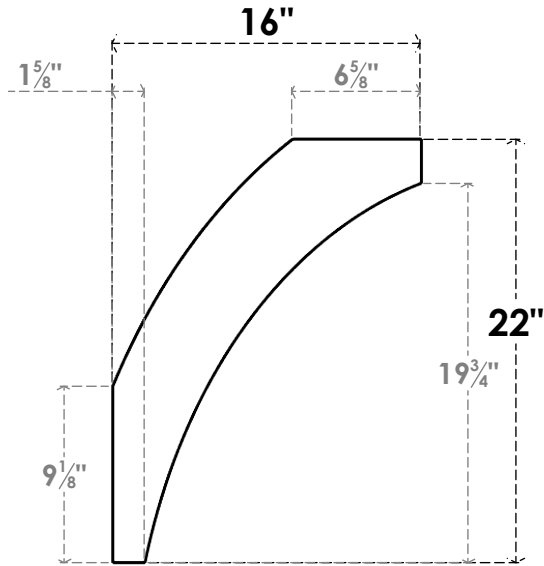

ITEM NUMBER: BRCURO030X16000X22000THRRCPR

3"W X 16"D X 22"H THORTON ROUGH CEDAR WOODGRAIN OPEN
TIMBERTHANE BRACE, PRIMED TAN

SIDE PROFILE

FRONT PROFILE

ISOMETRIC

EKENA MILLWORK
2300 WEST MAIN ST.
CLARKSVILLE, TX 75426
TOLL FREE: 866-607-0453
WWW.EKENAMILLWORK.COM

NOTES

1. INSTALLATION TO BE COMPLETED IN ACCORDANCE WITH MANUFACTURER'S SPECIFICATIONS.
2. DRAWING MAY NOT BE TO SCALE
3. THIS DRAWING IS INTENDED FOR DESIGN AND PLANNING PURPOSES ONLY.
4. ALL INFORMATION CONTAINED HEREIN WAS CURRENT AT THE TIME OF DEVELOPMENT BUT MUST BE REVIEWED AND APPROVED BY THE PRODUCT MANUFACTURER TO BE CONSIDERED ACCURATE.
5. TIMBERTHANE ARCHITECTURAL PRODUCTS ARE MADE FROM HIGH DENSITY URETHANE AND COME FACTORY PRIMED