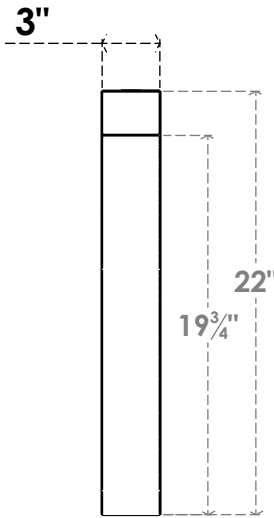

ITEM NUMBER: BRCURO030X16000X22000THRRCPR

3"W X 16"D X 22"H THORTON ROUGH CEDAR WOODGRAIN OPEN
TIMBERTHANE BRACE, PRIMED TAN

SIDE PROFILE

FRONT PROFILE

ISOMETRIC

EKENA MILLWORK
2300 WEST MAIN ST.
CLARKSVILLE, TX 75426
TOLL FREE: 866-607-0453
WWW.EKENAMILLWORK.COM

NOTES

1. INSTALLATION TO BE COMPLETED IN ACCORDANCE WITH MANUFACTURER'S SPECIFICATIONS.
2. DRAWING MAY NOT BE TO SCALE
3. THIS DRAWING IS INTENDED FOR DESIGN AND PLANNING PURPOSES ONLY.
4. ALL INFORMATION CONTAINED HEREIN WAS CURRENT AT THE TIME OF DEVELOPMENT BUT MUST BE REVIEWED AND APPROVED BY THE PRODUCT MANUFACTURER TO BE CONSIDERED ACCURATE.
5. TIMBERTHANE ARCHITECTURAL PRODUCTS ARE MADE FROM HIGH DENSITY URETHANE AND COME FACTORY PRIMED