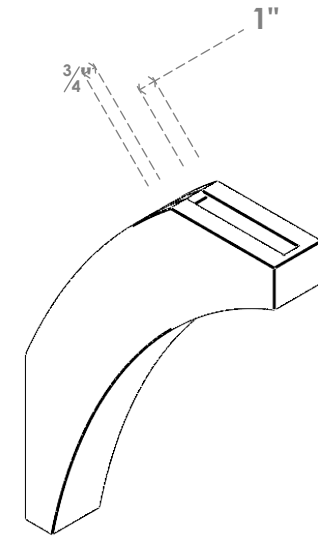

ITEM NUMBER: BRCURO030X16000X22000THRRCPR

3"W X 16"D X 22"H THORTON ROUGH CEDAR WOODGRAIN OPEN
TIMBERTHANE BRACE, PRIMED TAN

SIDE PROFILE

FRONT PROFILE

ISOMETRIC

EKENA MILLWORK
2300 WEST MAIN ST.
CLARKSVILLE, TX 75426
TOLL FREE: 866-607-0453
WWW.EKENAMILLWORK.COM

NOTES

1. INSTALLATION TO BE COMPLETED IN ACCORDANCE WITH MANUFACTURER'S SPECIFICATIONS.
2. DRAWING MAY NOT BE TO SCALE
3. THIS DRAWING IS INTENDED FOR DESIGN AND PLANNING PURPOSES ONLY.
4. ALL INFORMATION CONTAINED HEREIN WAS CURRENT AT THE TIME OF DEVELOPMENT BUT MUST BE REVIEWED AND APPROVED BY THE PRODUCT MANUFACTURER TO BE CONSIDERED ACCURATE.
5. TIMBERTHANE ARCHITECTURAL PRODUCTS ARE MADE FROM HIGH DENSITY URETHANE AND COME FACTORY PRIMED