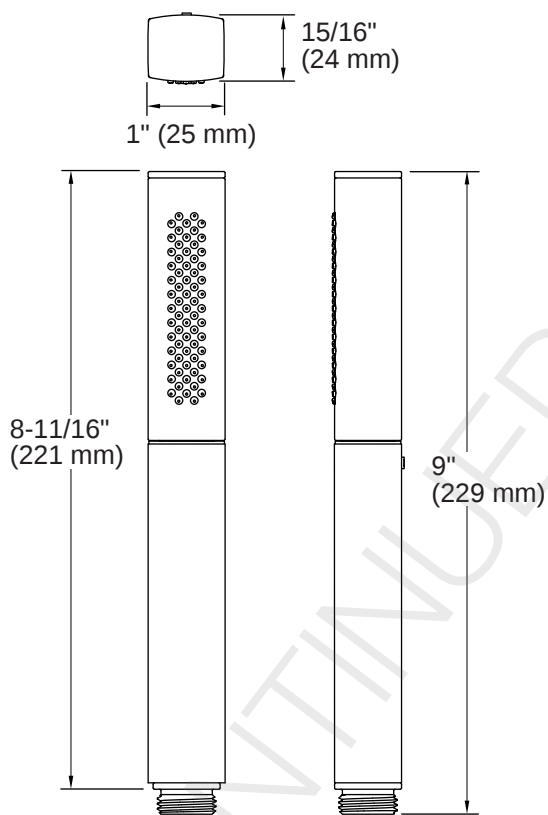

Installation Notes

Install this product according to the installation instructions.

Plumbing codes require an atmospheric vacuum breaker (such as Kohler Model K-9660) be installed in-line with handshowers. Please consult with local plumbing officials.

Note: Handshower contains flow regulating check valve for backflow prevention.