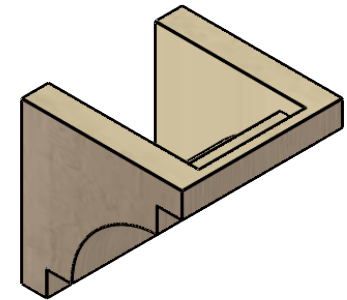

ITEM NUMBER: CORU06X06X06MEDRCPR

6"W X 6"D X 6"H SERIES 1 WIDE MEDITERRANEAN ROUGH CEDAR
TIMBERTHANE FAUX WOOD CORBEL, PRIMED

SIDE PROFILE

FRONT PROFILE

ISOMETRIC

EKENA MILLWORK
2300 WEST MAIN ST.
CLARKSVILLE, TX 75426
TOLL FREE: 866-607-0453
WWW.EKENAMILLWORK.COM

NOTES

1. INSTALLATION TO BE COMPLETED IN ACCORDANCE WITH MANUFACTURER'S SPECIFICATIONS.
2. DRAWING MAY NOT BE TO SCALE
3. THIS DRAWING IS INTENDED FOR DESIGN AND PLANNING PURPOSES ONLY.
4. ALL INFORMATION CONTAINED HEREIN WAS CURRENT AT THE TIME OF DEVELOPMENT BUT MUST BE REVIEWED AND APPROVED BY THE PRODUCT MANUFACTURER TO BE CONSIDERED ACCURATE.
5. TIMBERTHANE ARCHITECTURAL PRODUCTS ARE MADE FROM HIGH DENSITY URETHANE AND COME FACTORY PRIMED