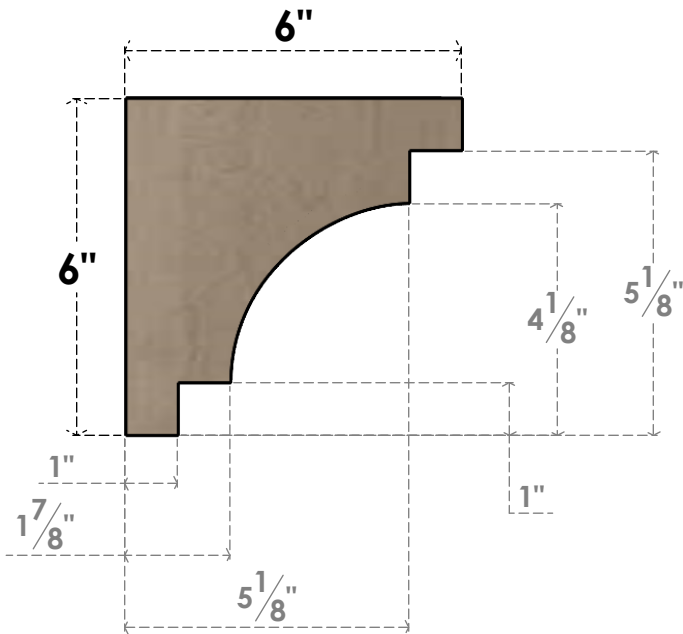

ITEM NUMBER: CORU06X06X06MEDRCPR

6"W X 6"D X 6"H SERIES 1 WIDE MEDITERRANEAN ROUGH CEDAR
TIMBERTHANE FAUX WOOD CORBEL, PRIMED

SIDE PROFILE

FRONT PROFILE

ISOMETRIC

EKENA MILLWORK
2300 WEST MAIN ST.
CLARKSVILLE, TX 75426
TOLL FREE: 866-607-0453
WWW.EKENAMILLWORK.COM

NOTES

1. INSTALLATION TO BE COMPLETED IN ACCORDANCE WITH MANUFACTURER'S SPECIFICATIONS.
2. DRAWING MAY NOT BE TO SCALE
3. THIS DRAWING IS INTENDED FOR DESIGN AND PLANNING PURPOSES ONLY.
4. ALL INFORMATION CONTAINED HEREIN WAS CURRENT AT THE TIME OF DEVELOPMENT BUT MUST BE REVIEWED AND APPROVED BY THE PRODUCT MANUFACTURER TO BE CONSIDERED ACCURATE.
5. TIMBERTHANE ARCHITECTURAL PRODUCTS ARE MADE FROM HIGH DENSITY URETHANE AND COME FACTORY PRIMED