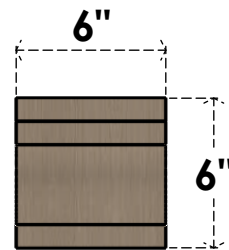

ITEM NUMBER: CORU06X06X06MEDRCPR

6"W X 6"D X 6"H SERIES 1 WIDE MEDITERRANEAN ROUGH CEDAR
TIMBERTHANE FAUX WOOD CORBEL, PRIMED

SIDE PROFILE

FRONT PROFILE

ISOMETRIC

EKENA MILLWORK
2300 WEST MAIN ST.
CLARKSVILLE, TX 75426
TOLL FREE: 866-607-0453
WWW.EKENAMILLWORK.COM

NOTES

1. INSTALLATION TO BE COMPLETED IN ACCORDANCE WITH MANUFACTURER'S SPECIFICATIONS.
2. DRAWING MAY NOT BE TO SCALE
3. THIS DRAWING IS INTENDED FOR DESIGN AND PLANNING PURPOSES ONLY.
4. ALL INFORMATION CONTAINED HEREIN WAS CURRENT AT THE TIME OF DEVELOPMENT BUT MUST BE REVIEWED AND APPROVED BY THE PRODUCT MANUFACTURER TO BE CONSIDERED ACCURATE.
5. TIMBERTHANE ARCHITECTURAL PRODUCTS ARE MADE FROM HIGH DENSITY URETHANE AND COME FACTORY PRIMED