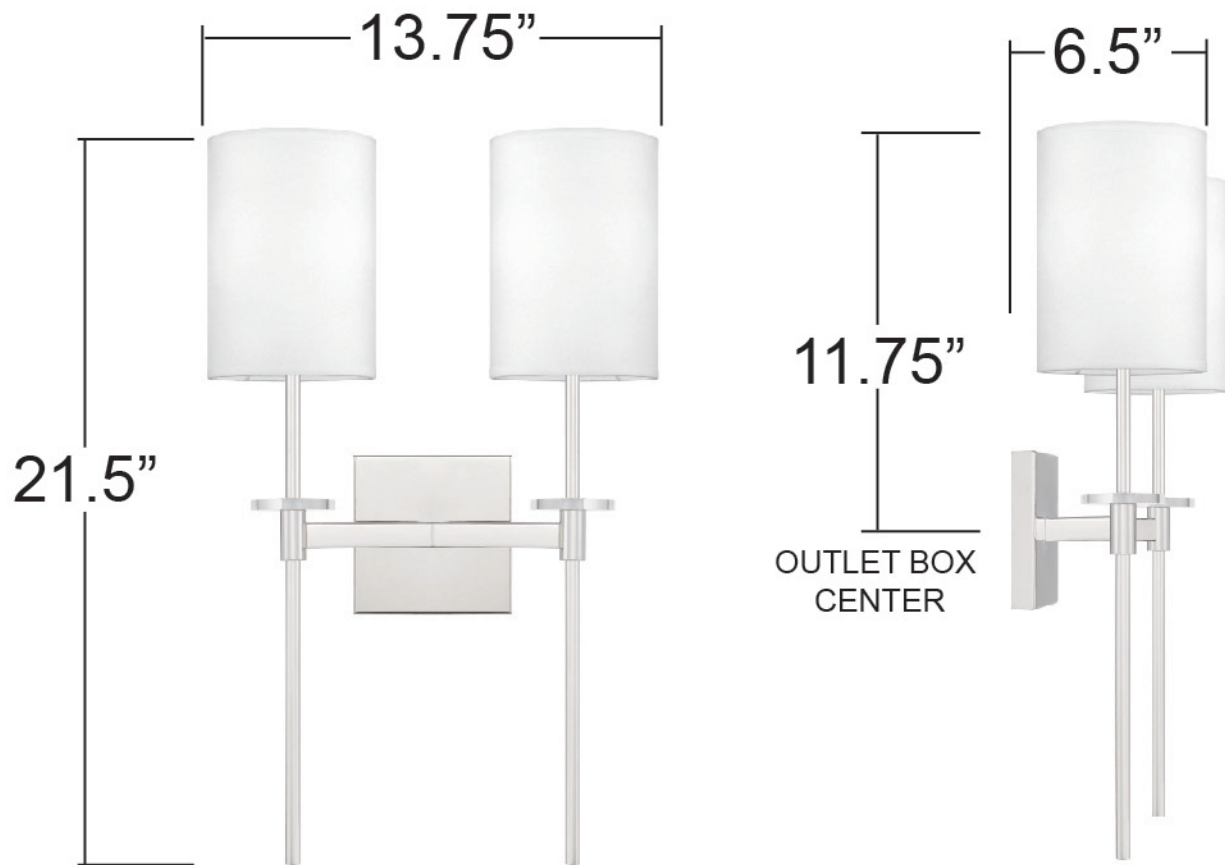

DS19300A

BLACKPLATE SIZE: 5" SQ.

NOTE: ALL DIMENSIONS ARE ROUNDED UP TO THE NEAREST 1/4"