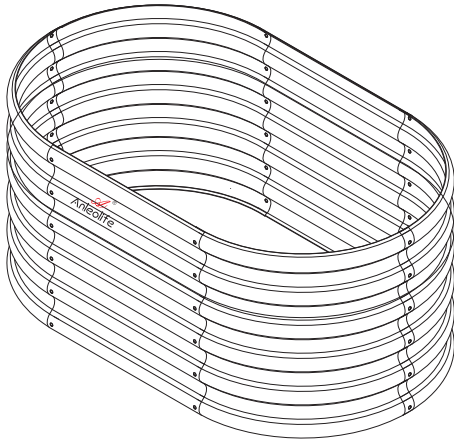

3 Congratulations on completing the assembly. Repeat the steps to assemble the rest oval beds.