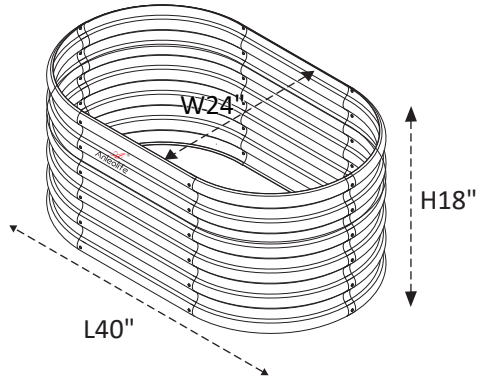

## Oval Raised Garden Bed

### Instructions for Assembly

**Dimension** L40" x W24" x H18"

DUE TO THE MANUFACTURING PROCESS BED SIZING MAY VARY +/-2"(50MM)

	ANG005	ANG006	ANG007	ANG008
Shape	Round	Round	Retangular	Retangular
Dimension	48"x48"x18"H	48"x48"x18"H	96"x48"x18"H	96"x48"x18"H
Color	Quartz Grey	Antique White	Quartz Grey	Antique White
Package	2 Pack	2 Pack	1 Pack	1 Pack