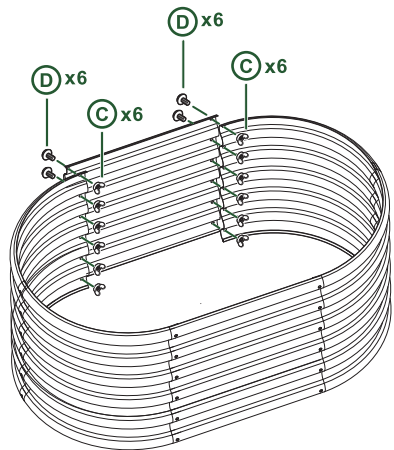

PACKING LIST

A

Curved Corner Panel

12 pcs

B

Straight Side Panel

6 pcs

C

M6 Dacromet Wingnut

108 pcs

D

M6x 16mm Dacromet Screw

108 pcs

Make sure to keep the wingnuts inside and the screws outside, tighten them for reinforcement. Failure to tighten the wingnuts and screws to its maximum may cause failure

ASSEMBLY STEPS:

1 Tighten two A Curved panes with six C wingnuts & D screws. Repeat to assemble the other end, making them as two halves garden beds.

2 Attach two halves garden beds with two B Straight panels, secure them with C wingnuts & D screws.

3 Congratulations on completing the assembly. Repeat the steps to assemble the rest oval beds.

HELP CENTER

www.anleolife.com

Product Information

Online Inquiry

Item Assembly

Orders FAQs

Returns & Refunds

NOTICE

- Do not stand on or use any part of this item as a step ladder.
- Firmly secure all bolts, screws before use.
- Reconfirm that all bolts, screws, and knobs are secure every 90 days.
- Be aware that some parts are heavy, the protective equipment such as closed toe shoes is recommended, a pair of gloves is provided.
- If any parts are missing, broken, damaged, or worn, stop using this product until repairs are made and/or factory replacement parts are installed.
- Do not use this item in a way inconsistent with the manufacturer's instructions.