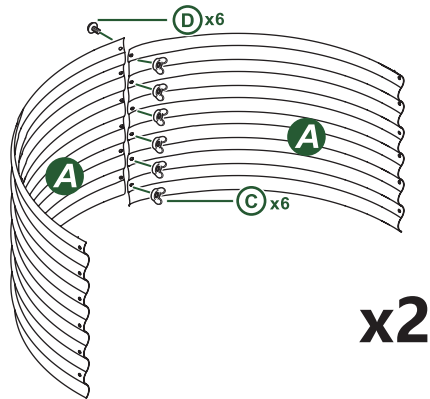

PACKING LIST

A

Curved Corner Panel

12 pcs

B

Straight Side Panel

6 pcs

C

M6 Dacromet Wingnut

108 pcs

D

M6x 16mm Dacromet Screw

108 pcs

Make sure to keep the wingnuts inside and the screws outside, tighten them for reinforcement. Failure to tighten the wingnuts and screws to its maximum may cause failure

ASSEMBLY STEPS:

1 Tighten two A Curved panes with six C wingnuts & D screws. Repeat to assemble the other end, making them as two halves garden beds.

2 Attach two halves garden beds with two B Straight panels, secure them with C wingnuts & D screws.