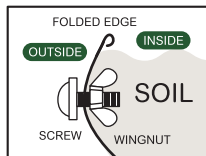

PACKING LIST

A

Curved Corner Panel

12 pcs

B

Straight Side Panel

6 pcs

C

M6 Dacromet Wingnut

108 pcs

D

M6x 16mm Dacromet Screw

108 pcs

Make sure to keep the wingnuts inside and the screws outside, tighten them for reinforcement. Failure to tighten the wingnuts and screws to its maximum may cause failure