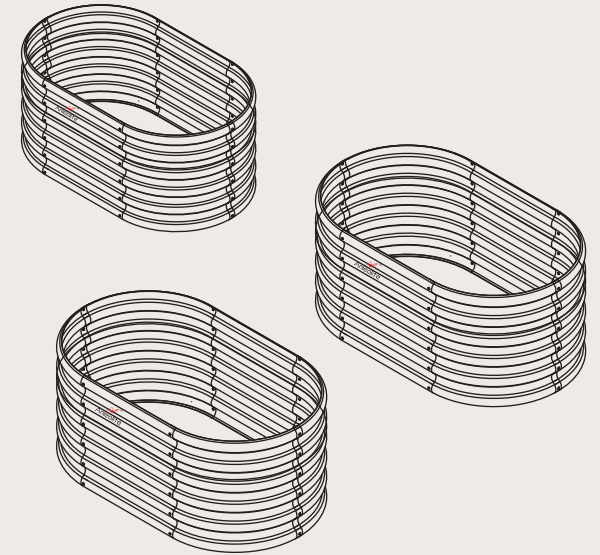

Oval Raised Garden Bed

Instructions for Assembly

Dimension L40" x W24" x H18"

DUE TO THE MANUFACTURING PROCESS BED SIZING MAY VARY +/-2"(50MM)

TOOLS PROVIDED

1 PERSON
ASSEMBLY

UP TO 30 MIN.
ASSEMBLY

Tip: If possible, an **electric drill** could be recommended for shortening your installing time.

Anleolife provides different shapes, different lengths & heights, different colors, you can do more with your great imagination.

	ANG001	ANG002	ANG003	ANG004
Shape	Oval	Oval	Oval	Oval
Dimension	72"x36"x24"H	72"x36"x24"H	96"x48"x24"H	96"x48"x24"H
Color	Quartz Grey	Antique White	Quartz Grey	Antique White
Package	1 Pack	1 Pack	1 Pack	1 Pack

	ANG005	ANG006	ANG007	ANG008
Shape	Round	Round	Retangular	Retangular
Dimension	48"x48"x18"H	48"x48"x18"H	96"x48"x18"H	96"x48"x18"H
Color	Quartz Grey	Antique White	Quartz Grey	Antique White
Package	2 Pack	2 Pack	1 Pack	1 Pack

	ANG009	ANG010/025	ANG011	ANG012
Shape	Retangular	Oval	Oval	Oval
Dimension	72"x36"x18"H	72"x24"x18"H	96"x48"x18"H	144"x36"x18"H
Color	Quartz Grey	Grey/White	Quartz Grey	Quartz Grey
Package	1 Pack	1 Pack	1 Pack	1 Pack

	ANG013	ANG014	ANG015	ANG016
Shape	Oval	Hexagonal	Hexagonal	U-Shape
Dimension	144"x36"x18"H	70"x60"x18"H	70"x60"x18"H	74"x74"x18"H
Color	Antique White	Quartz Grey	Antique White	Quartz Grey
Package	1 Pack	1 Pack	1 Pack	1 Pack

	ANG017	ANG018	ANG019	ANG020
Shape	U-Shape	L-Shape	L-Shape	Heart-Shape
Dimension	74"x74"x18"H	74"x74"x18"H	74"x74"x18"H	81"x81"x18"H
Color	Antique White	Quartz Grey	Antique White	Quartz Grey
Package	1 Pack	1 Pack	1 Pack	1 Pack