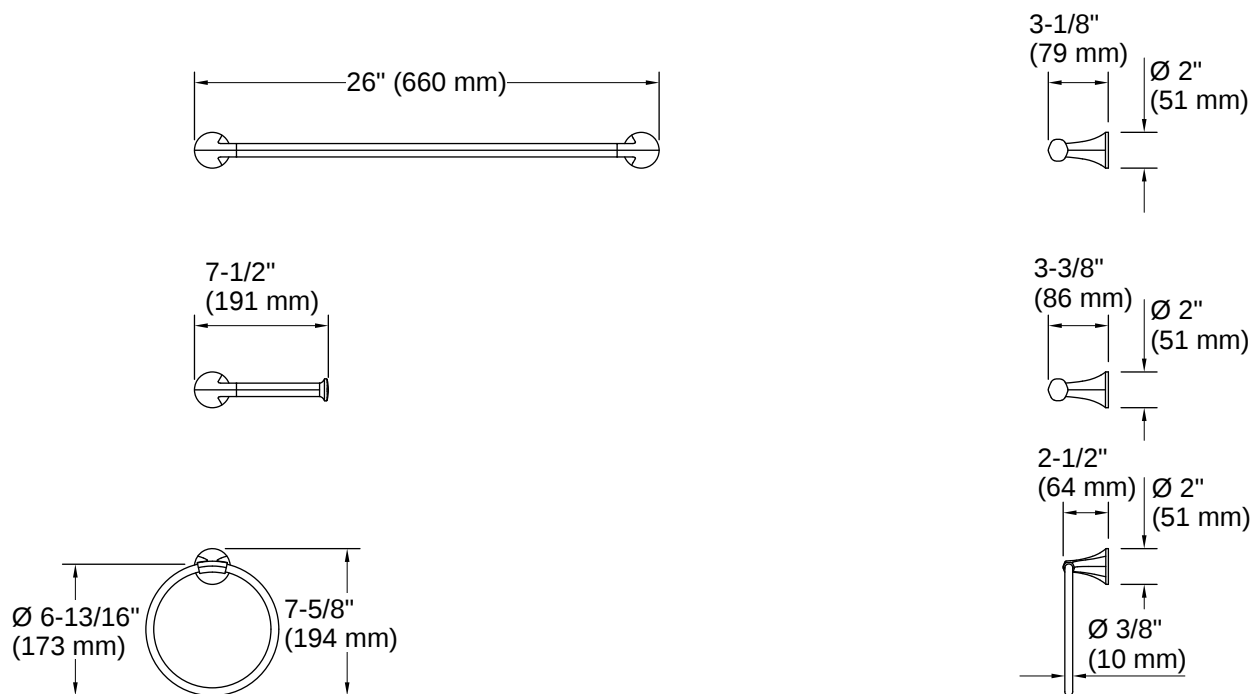

Installation

- Easy installation – no special tools required

Installation Notes

Install this product according to the installation instructions.

CAUTION: Risk of personal injury. Do not install these products in any area where they are likely to be used inadvertently as a grab bar or support bar. These products are not designed or intended for use as a grab bar or support bar.