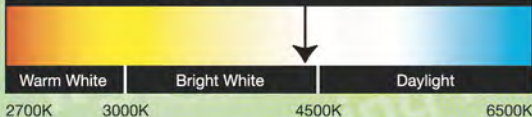

LED

lighting facts[®]

A Program of the U.S. DOE

Light Output (Lumens)	66
Watts	1.188
Lumens per Watt (Efficacy)	55

Color Accuracy	73
Color Rendering Index (CRI)	

Light Color

Correlated Color Temperature (CCT)

4400 (Bright White)

All results are according to IESNA LM-79-2008: *Approved Method for the Electrical and Photometric Testing of Solid-State Lighting*. The U.S. Department of Energy (DOE) verifies product test data and results.