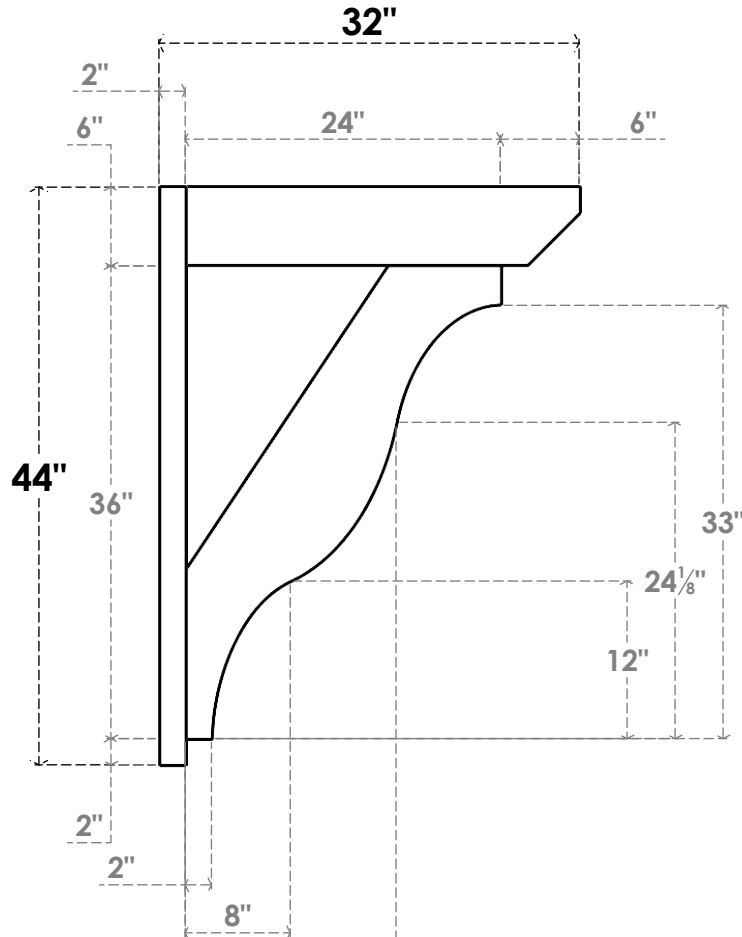

ITEM NUMBER: OUTUROC060X080X32000X44000X060X020X060FST24RCPR

6"W TOP X 8"W BACK X 32"D X 44"H X 6"T TOP X 2"T BACK TIMBERTHANE ROUGH CEDAR FUNSTON FAUX WOOD OPEN OUTLOOKER, SLAT TOP AND BLOCK BACK, 6"W CLOSED BRACE, PRIMED TAN

SIDE PROFILE

FRONT PROFILE

ISOMETRIC

GENERATED DATE : 07/06/2023

EKENA MILLWORK
2300 WEST MAIN ST.
CLARKSVILLE, TX 75426
TOLL FREE: 866-607-0453
WWW.EKENAMILLWORK.COM

NOTES

1. INSTALLATION TO BE COMPLETED IN ACCORDANCE WITH MANUFACTURER'S SPECIFICATIONS.
2. DRAWING MAY NOT BE TO SCALE
3. THIS DRAWING IS INTENDED FOR DESIGN AND PLANNING PURPOSES ONLY.
4. ALL INFORMATION CONTAINED HEREIN WAS CURRENT AT THE TIME OF DEVELOPMENT BUT MUST BE REVIEWED AND APPROVED BY THE PRODUCT MANUFACTURER TO BE CONSIDERED ACCURATE.
5. TIMBERTHANE ARCHITECTURAL PRODUCTS ARE MADE FROM HIGH DENSITY URETHANE AND COME FACTORY PRIMED