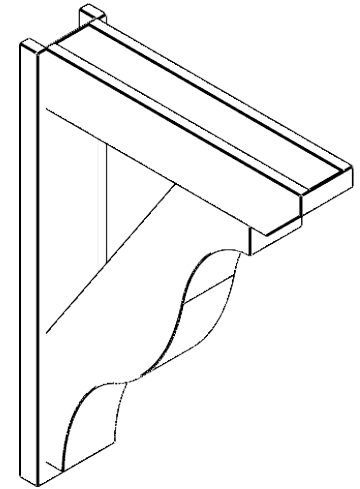

ITEM NUMBER: OUTUROC060X080X32000X44000X060X020X060FST24RCPR

6"W TOP X 8"W BACK X 32"D X 44"H X 6"T TOP X 2"T BACK TIMBERTHANE ROUGH CEDAR FUNSTON FAUX WOOD OPEN OUTLOOKER, SLAT TOP AND BLOCK BACK, 6"W CLOSED BRACE, PRIMED TAN

SIDE PROFILE

FRONT PROFILE

ISOMETRIC

GENERATED DATE : 07/06/2023

EKENA MILLWORK
2300 WEST MAIN ST.
CLARKSVILLE, TX 75426
TOLL FREE: 866-607-0453
WWW.EKENAMILLWORK.COM

NOTES

1. INSTALLATION TO BE COMPLETED IN ACCORDANCE WITH MANUFACTURER'S SPECIFICATIONS.
2. DRAWING MAY NOT BE TO SCALE
3. THIS DRAWING IS INTENDED FOR DESIGN AND PLANNING PURPOSES ONLY.
4. ALL INFORMATION CONTAINED HEREIN WAS CURRENT AT THE TIME OF DEVELOPMENT BUT MUST BE REVIEWED AND APPROVED BY THE PRODUCT MANUFACTURER TO BE CONSIDERED ACCURATE.
5. TIMBERTHANE ARCHITECTURAL PRODUCTS ARE MADE FROM HIGH DENSITY URETHANE AND COME FACTORY PRIMED