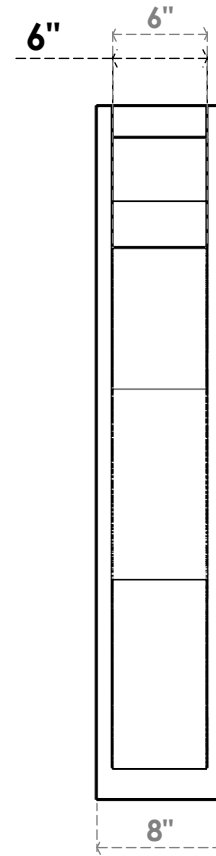

ITEM NUMBER: OUTUROC060X080X32000X44000X060X020X060FST24RCPR

6"W TOP X 8"W BACK X 32"D X 44"H X 6"T TOP X 2"T BACK TIMBERTHANE ROUGH CEDAR FUNSTON FAUX WOOD OPEN OUTLOOKER, SLAT TOP AND BLOCK BACK, 6"W CLOSED BRACE, PRIMED TAN

SIDE PROFILE

FRONT PROFILE

ISOMETRIC

GENERATED DATE : 07/06/2023

EKENA MILLWORK
2300 WEST MAIN ST.
CLARKSVILLE, TX 75426
TOLL FREE: 866-607-0453
WWW.EKENAMILLWORK.COM

NOTES

1. INSTALLATION TO BE COMPLETED IN ACCORDANCE WITH MANUFACTURER'S SPECIFICATIONS.
2. DRAWING MAY NOT BE TO SCALE
3. THIS DRAWING IS INTENDED FOR DESIGN AND PLANNING PURPOSES ONLY.
4. ALL INFORMATION CONTAINED HEREIN WAS CURRENT AT THE TIME OF DEVELOPMENT BUT MUST BE REVIEWED AND APPROVED BY THE PRODUCT MANUFACTURER TO BE CONSIDERED ACCURATE.
5. TIMBERTHANE ARCHITECTURAL PRODUCTS ARE MADE FROM HIGH DENSITY URETHANE AND COME FACTORY PRIMED