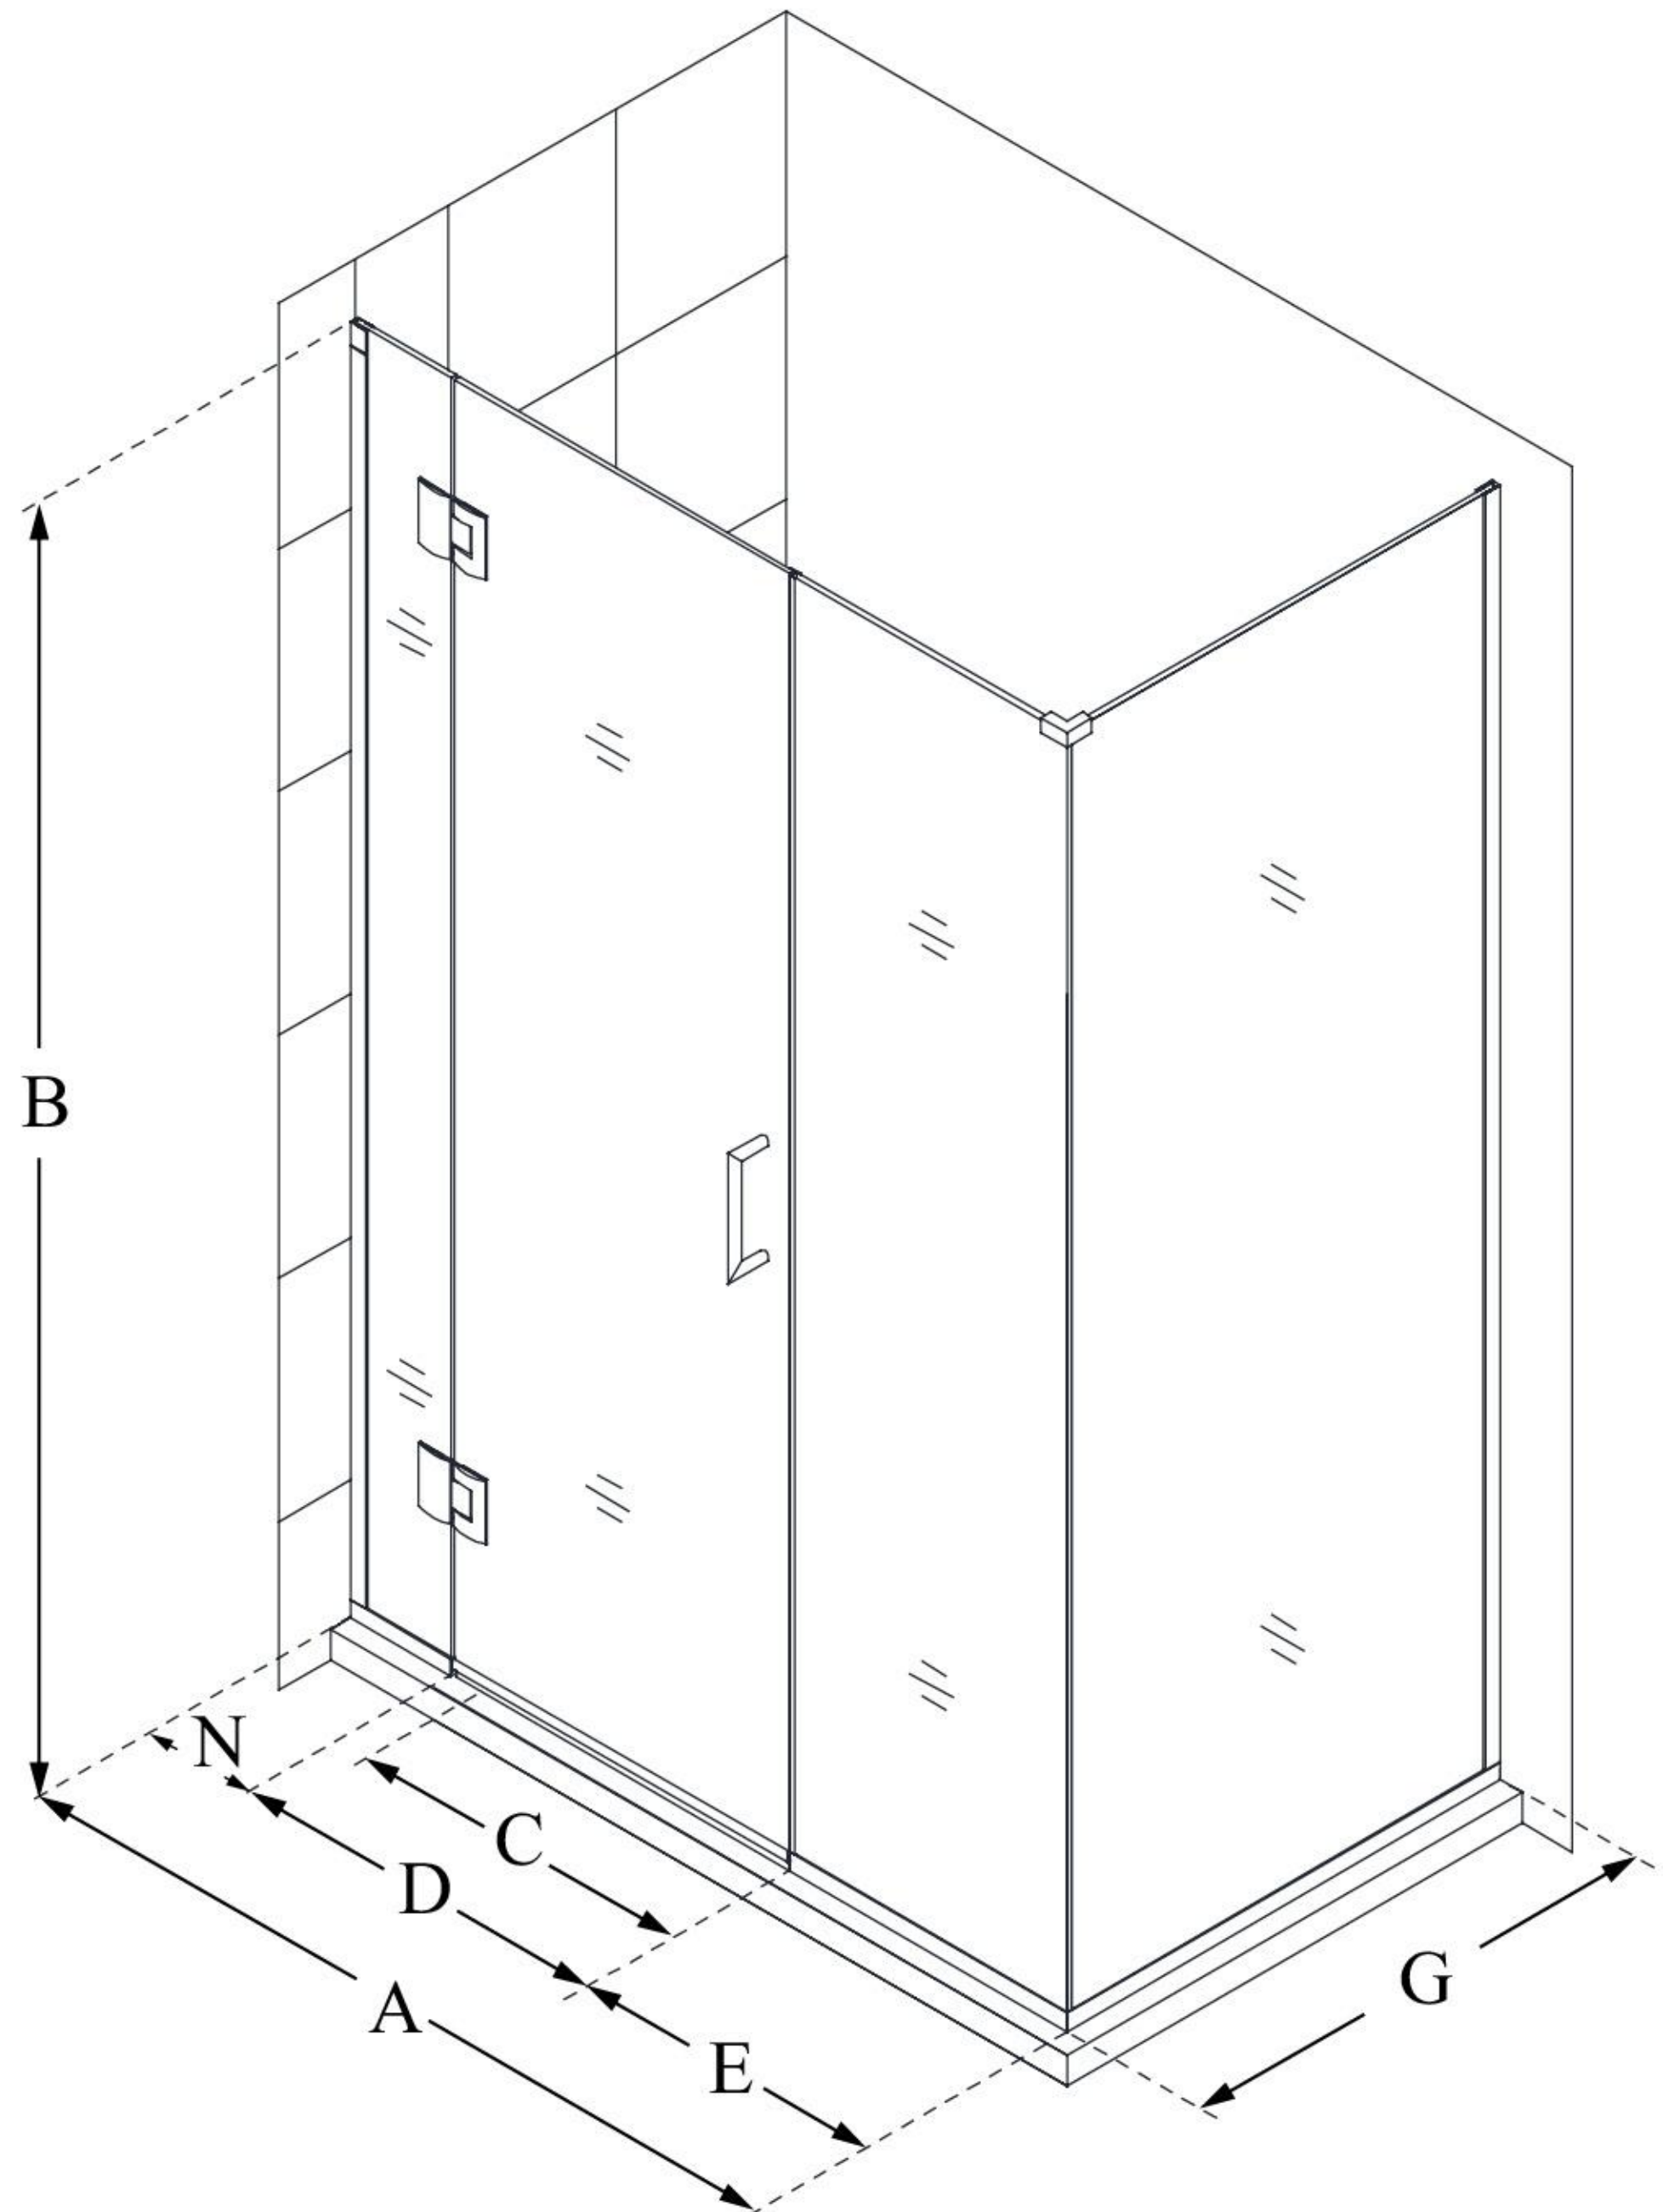

## UNIDOOR-X

DreamLine Unidoor-X 58 1/2 in. W  
x 34 3/8 in. D x 72 in. H Frameless  
Hinged Shower Enclosure, Clear  
Glass

SWING DOOR

### CONFIGURATION DIMENSIONS:

**A: 58 1/2 in.**

MODEL WIDTH

**B: 72 in.**

MODEL HEIGHT

**C: 29 in.**

ACCESS WIDTH

**D: 30 in.**

DOOR WIDTH

**E: 22 1/2 in.**

INLINE PANEL WIDTH

**G: 34 3/8 in.**

RETURN PANEL WIDTH

**N: 6 in.**

HINGE PANEL WIDTH

DreamLine reserves the right to update or modify the hardware or materials pictured without prior notice for the purpose of product improvement and customer satisfaction.