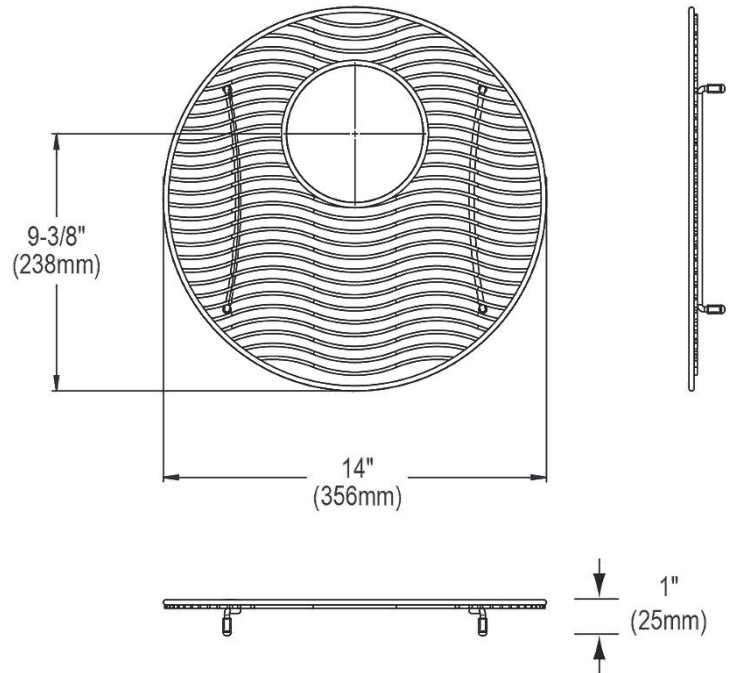

Material:	Stainless Steel
Finish:	Polished Stainless Steel
Dimensions:	14" x 14" x 1"
Fits Bowl Size(s):	14-9/16" diameter

AMERICAN PRIDE. A LIFETIME TRADITION.
Like your family, the Elkay family has values and traditions that endure. For almost a century, Elkay has been a family-owned and operated company, providing thousands of jobs that support our families and communities.

[Clean and Care Manual (PDF)](#)

[Clean and Care Manual (PDF)](#)

[Warranty (PDF)](#)