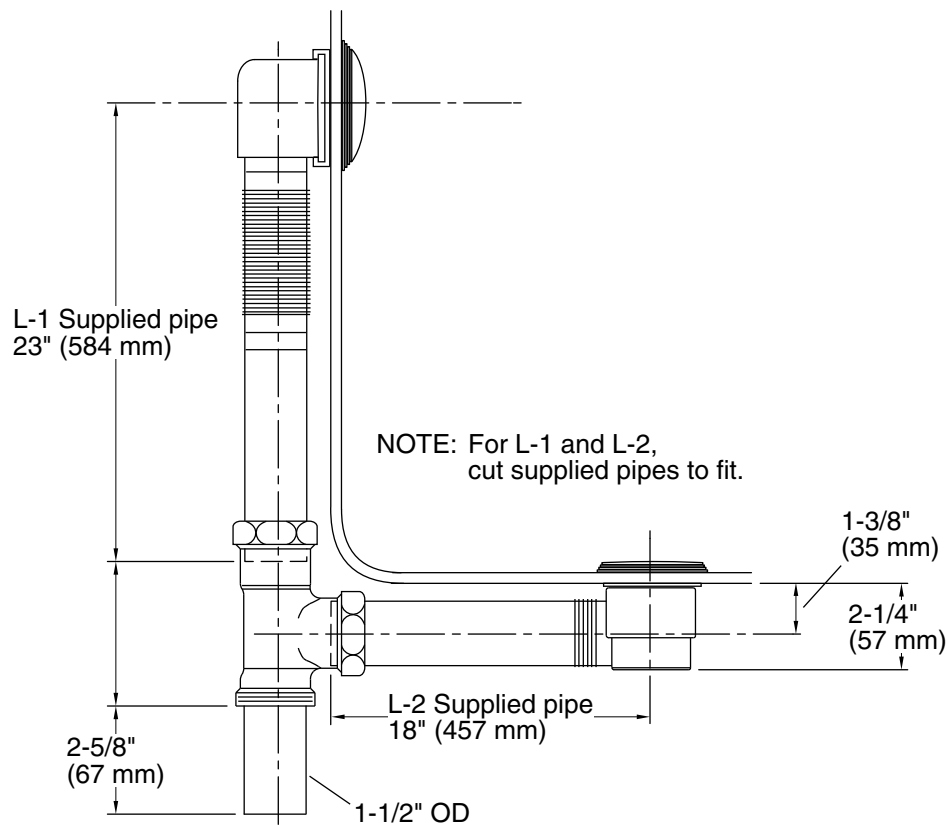

Features

- Touch-activated opening and closing
- Flexible overflow joint conforms to various bath angles
- Includes tee, drain ell, and overflow ell with attached 1-1/2" OD pipe
- Toe-tap actuation means no internal linkages, reducing potential clogging through the overflow
- Copper corrugated neck makes drain easy to install on any bath slope
- For use with 20" - 26" (508 - 660 mm) deep baths

Material

- Solid-brass construction for durability and reliability
- KOHLER finishes resist corrosion and tarnishing
- 17-gauge brass pipe

Installation

- Above- or through-the-floor

Recommended Products/Accessories

Technical Information

All product dimensions are nominal.

Material: Brass

Notes

Install this product according to the installation instructions.