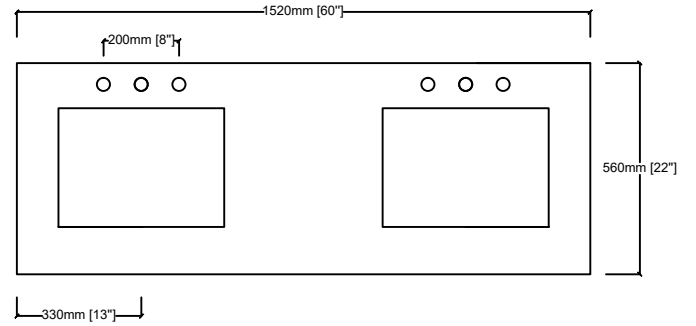

MARSYAS 60"

Length: 60"
Width: 22"
Height: 34"

MIRROR

TOP

FRONT VIEW

BACK VIEW

SIDE VIEW