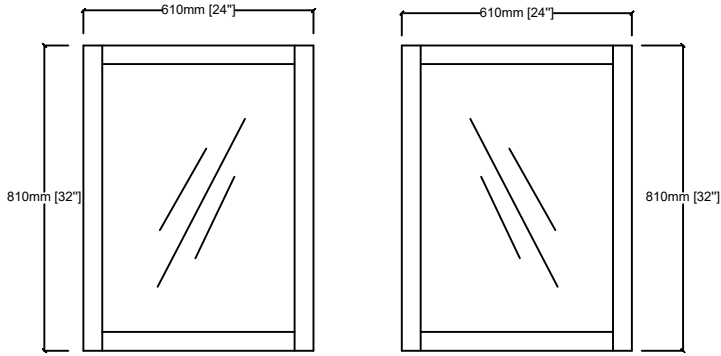

MARSYAS 60"

Length: 60"
Width: 22"
Height: 34"

MIRROR

TOP

FRONT VIEW

BACK VIEW

SIDE VIEW