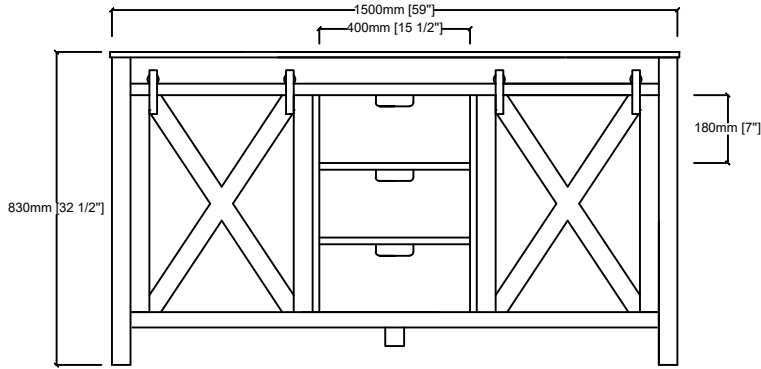

MARSYAS 60"

Length: 60"
Width: 22"
Height: 34"

MIRROR

TOP

FRONT VIEW

BACK VIEW

SIDE VIEW