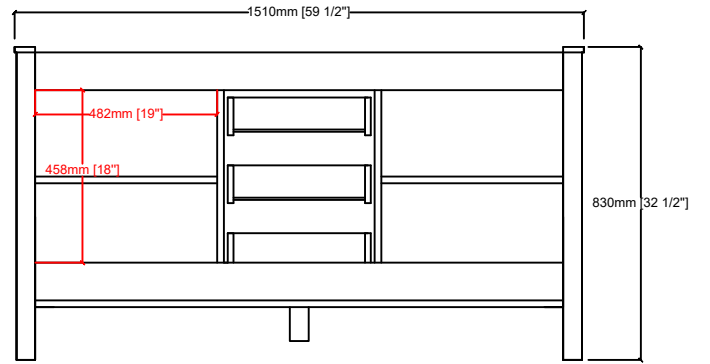

MARSYAS 60"

Length: 60"
Width: 22"
Height: 34"

MIRROR

TOP

FRONT VIEW

BACK VIEW

SIDE VIEW