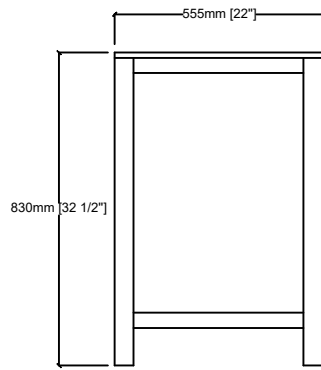

MARSYAS 60"

Length: 60"
Width: 22"
Height: 34"

MIRROR

TOP

FRONT VIEW

BACK VIEW

SIDE VIEW