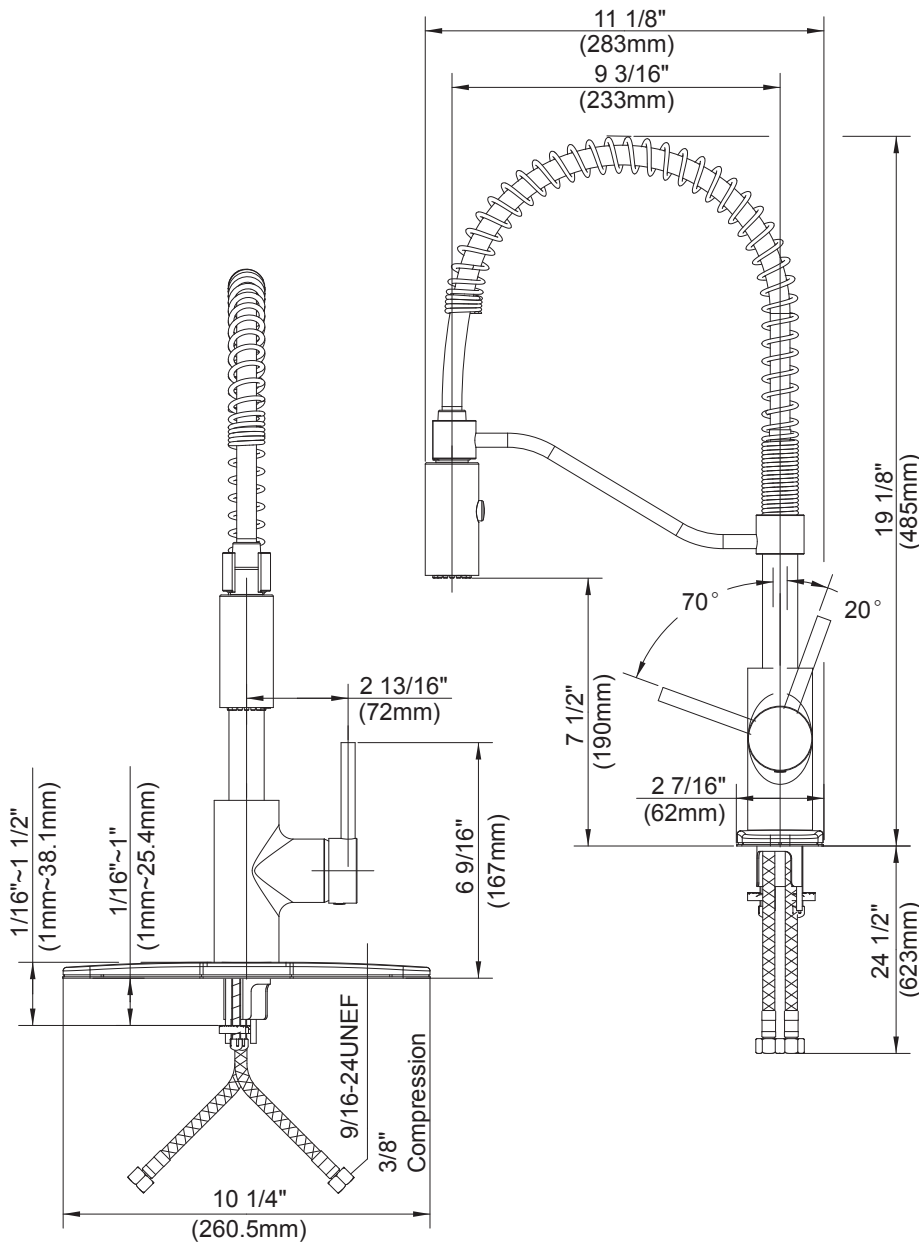

SINGLE HANDLE PULL-DOWN

KITCHEN

Features:

- Metal lever handle
- Ceramic cartridge
- Low lead brass body
- Top-Mount technology for easy installation
- Max Flow Rate: 1.8 gpm (6.8 L/min) at 60 psi
- 1 or 3 hole installation
- Optional deck plate included
- Water saving aerator

Metro Collection

10687
Chrome Finish

NSF/ANSI 372
NSF/ANSI 61-9

SINGLE HANDLE PULL-DOWN

KITCHEN

Metro Collection

10687
Chrome Finish

1	Index Button	A66D558
2	Metal Handle	A662358-T
3	Trim Cap	A103062
4	Locking Nut	A104072
5	Ceramic Disc Cartridge	A507348N
6	Screw (M5 * 5mm L)	A008003
7	Spray Head	A528014N
8	Cover Plate & Putty Plate	A667003
9	Shank Assembly	A521000
10	Wrench (H2.5 * 45mm L * 70mmL)	A031011NI
11	Hex Wrench (H2.5mm * 11mm L * 53mmL)	A031217NI