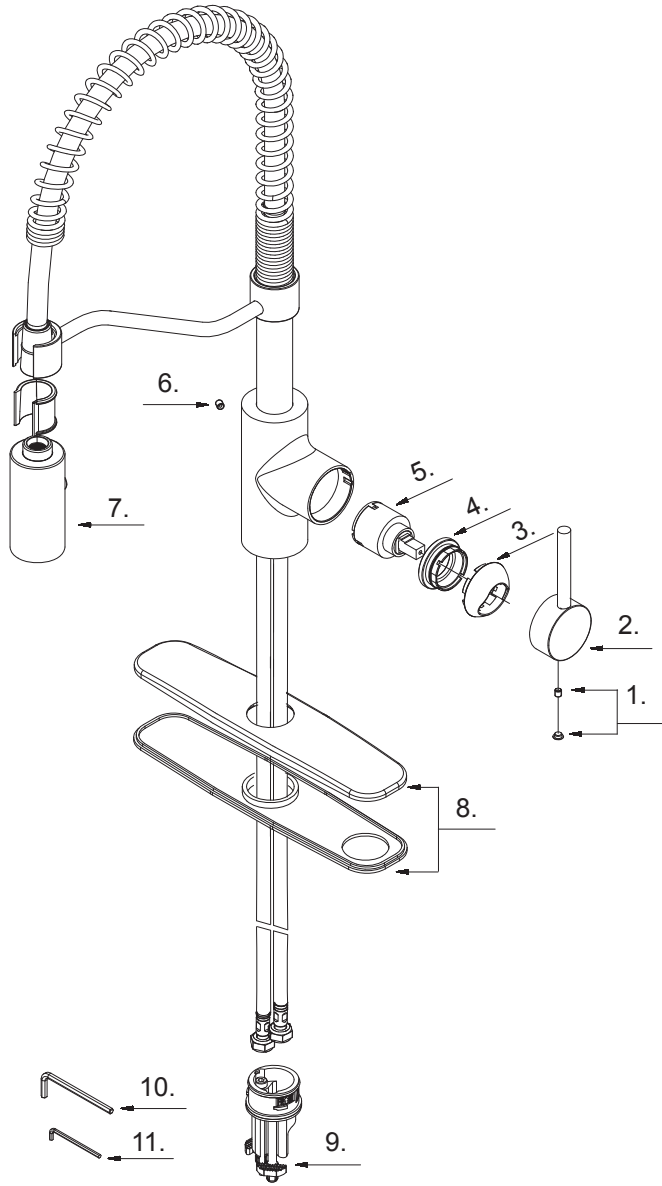

SINGLE HANDLE PULL-DOWN

KITCHEN

Features:

- Metal lever handle
- Ceramic cartridge
- Low lead brass body
- Top-Mount technology for easy installation
- Max Flow Rate: 1.8 gpm (6.8 L/min) at 60 psi
- 1 or 3 hole installation
- Optional deck plate included
- Water saving aerator

Metro Collection

10687
Chrome Finish

NSF/ANSI 372
NSF/ANSI 61-9

SINGLE HANDLE PULL-DOWN

KITCHEN

Metro Collection

10687
Chrome Finish

1	Index Button	A66D558
2	Metal Handle	A662358-T
3	Trim Cap	A103062
4	Locking Nut	A104072
5	Ceramic Disc Cartridge	A507348N
6	Screw (M5 * 5mm L)	A008003
7	Spray Head	A528014N
8	Cover Plate & Putty Plate	A667003
9	Shank Assembly	A521000
10	Wrench (H2.5 * 45mm L * 70mmL)	A031011NI
11	Hex Wrench (H2.5mm * 11mm L * 53mmL)	A031217NI