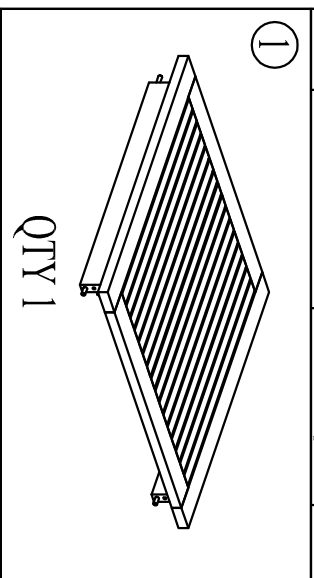

Item	Name	Description	Qty
A	F - Screw 7x60		8
B	Allen Key		2

Assembly Instruction
Dartmoor bar table