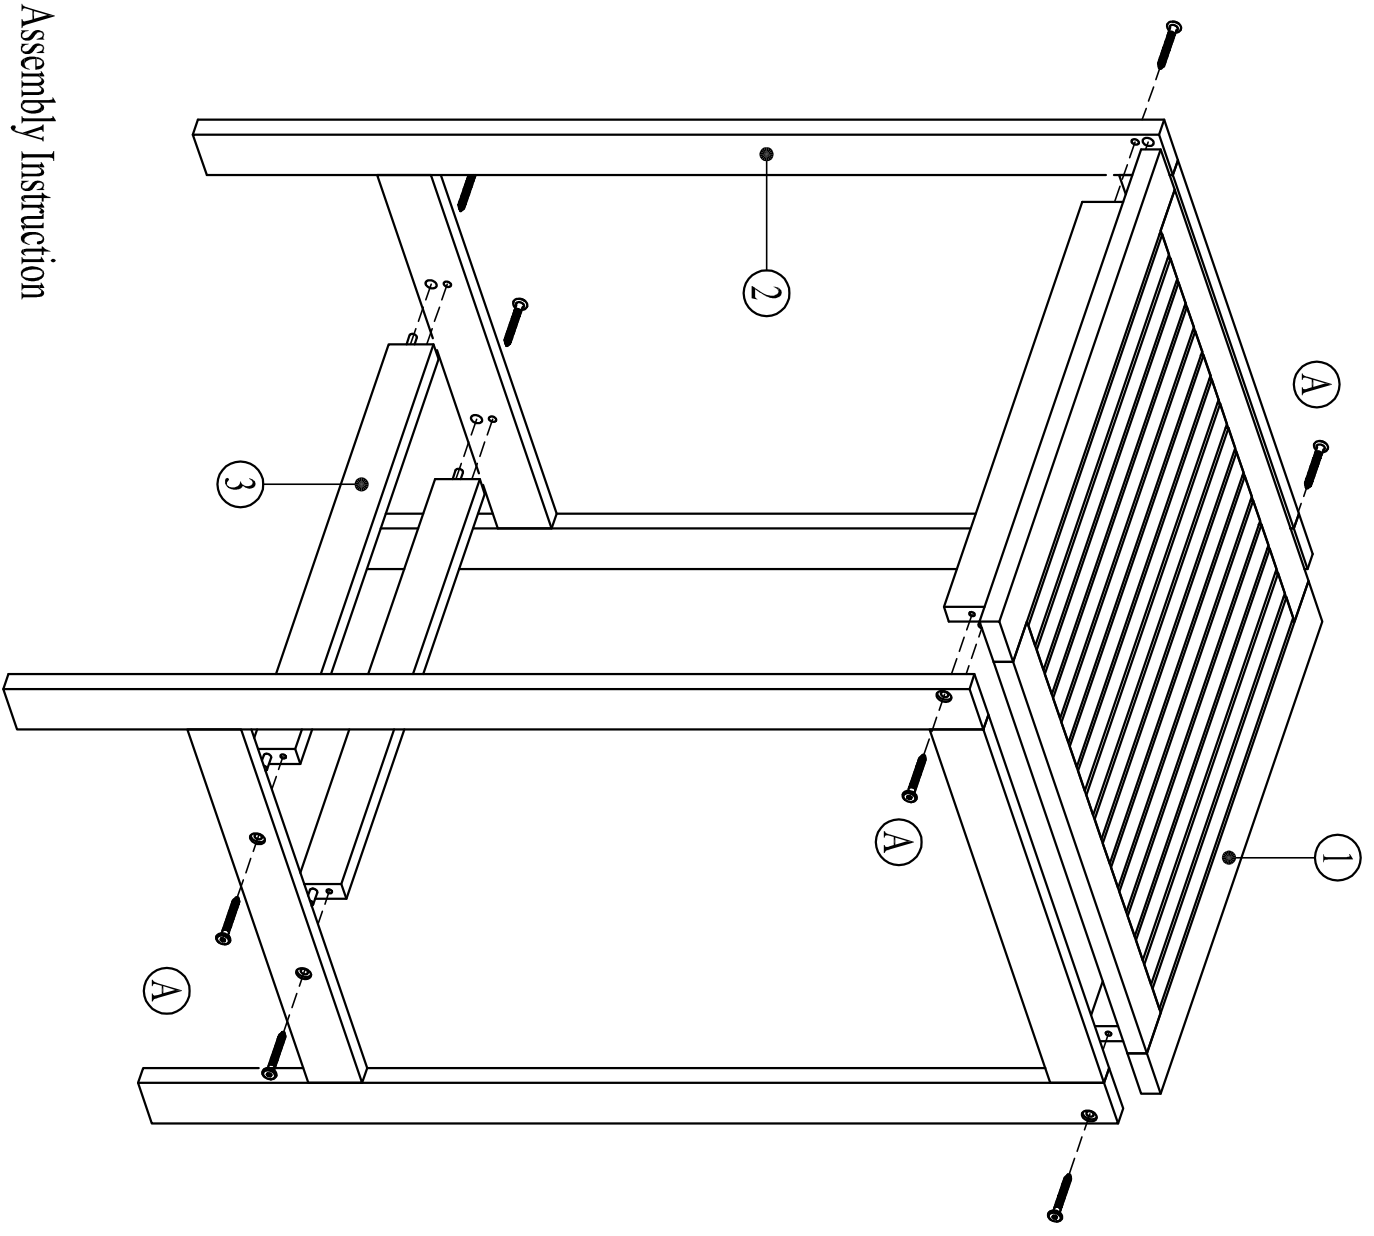

Item	Name	Description	Qty
A	F - Screw 7x60		8
B	Allen Key		2

Assembly Instruction
Dartmoor bar table