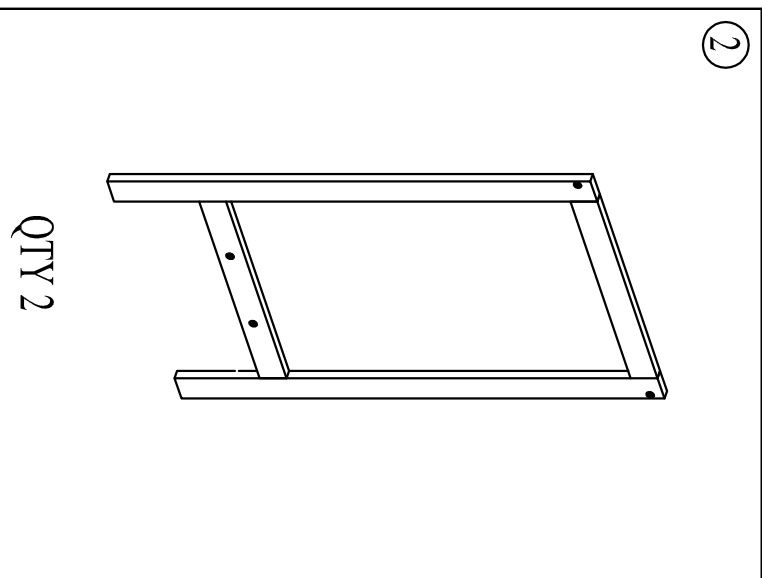

Item	Name	Description	Qty
A	F - Screw 7x60		8
B	Allen Key		2

Assembly Instruction
Dartmoor bar table