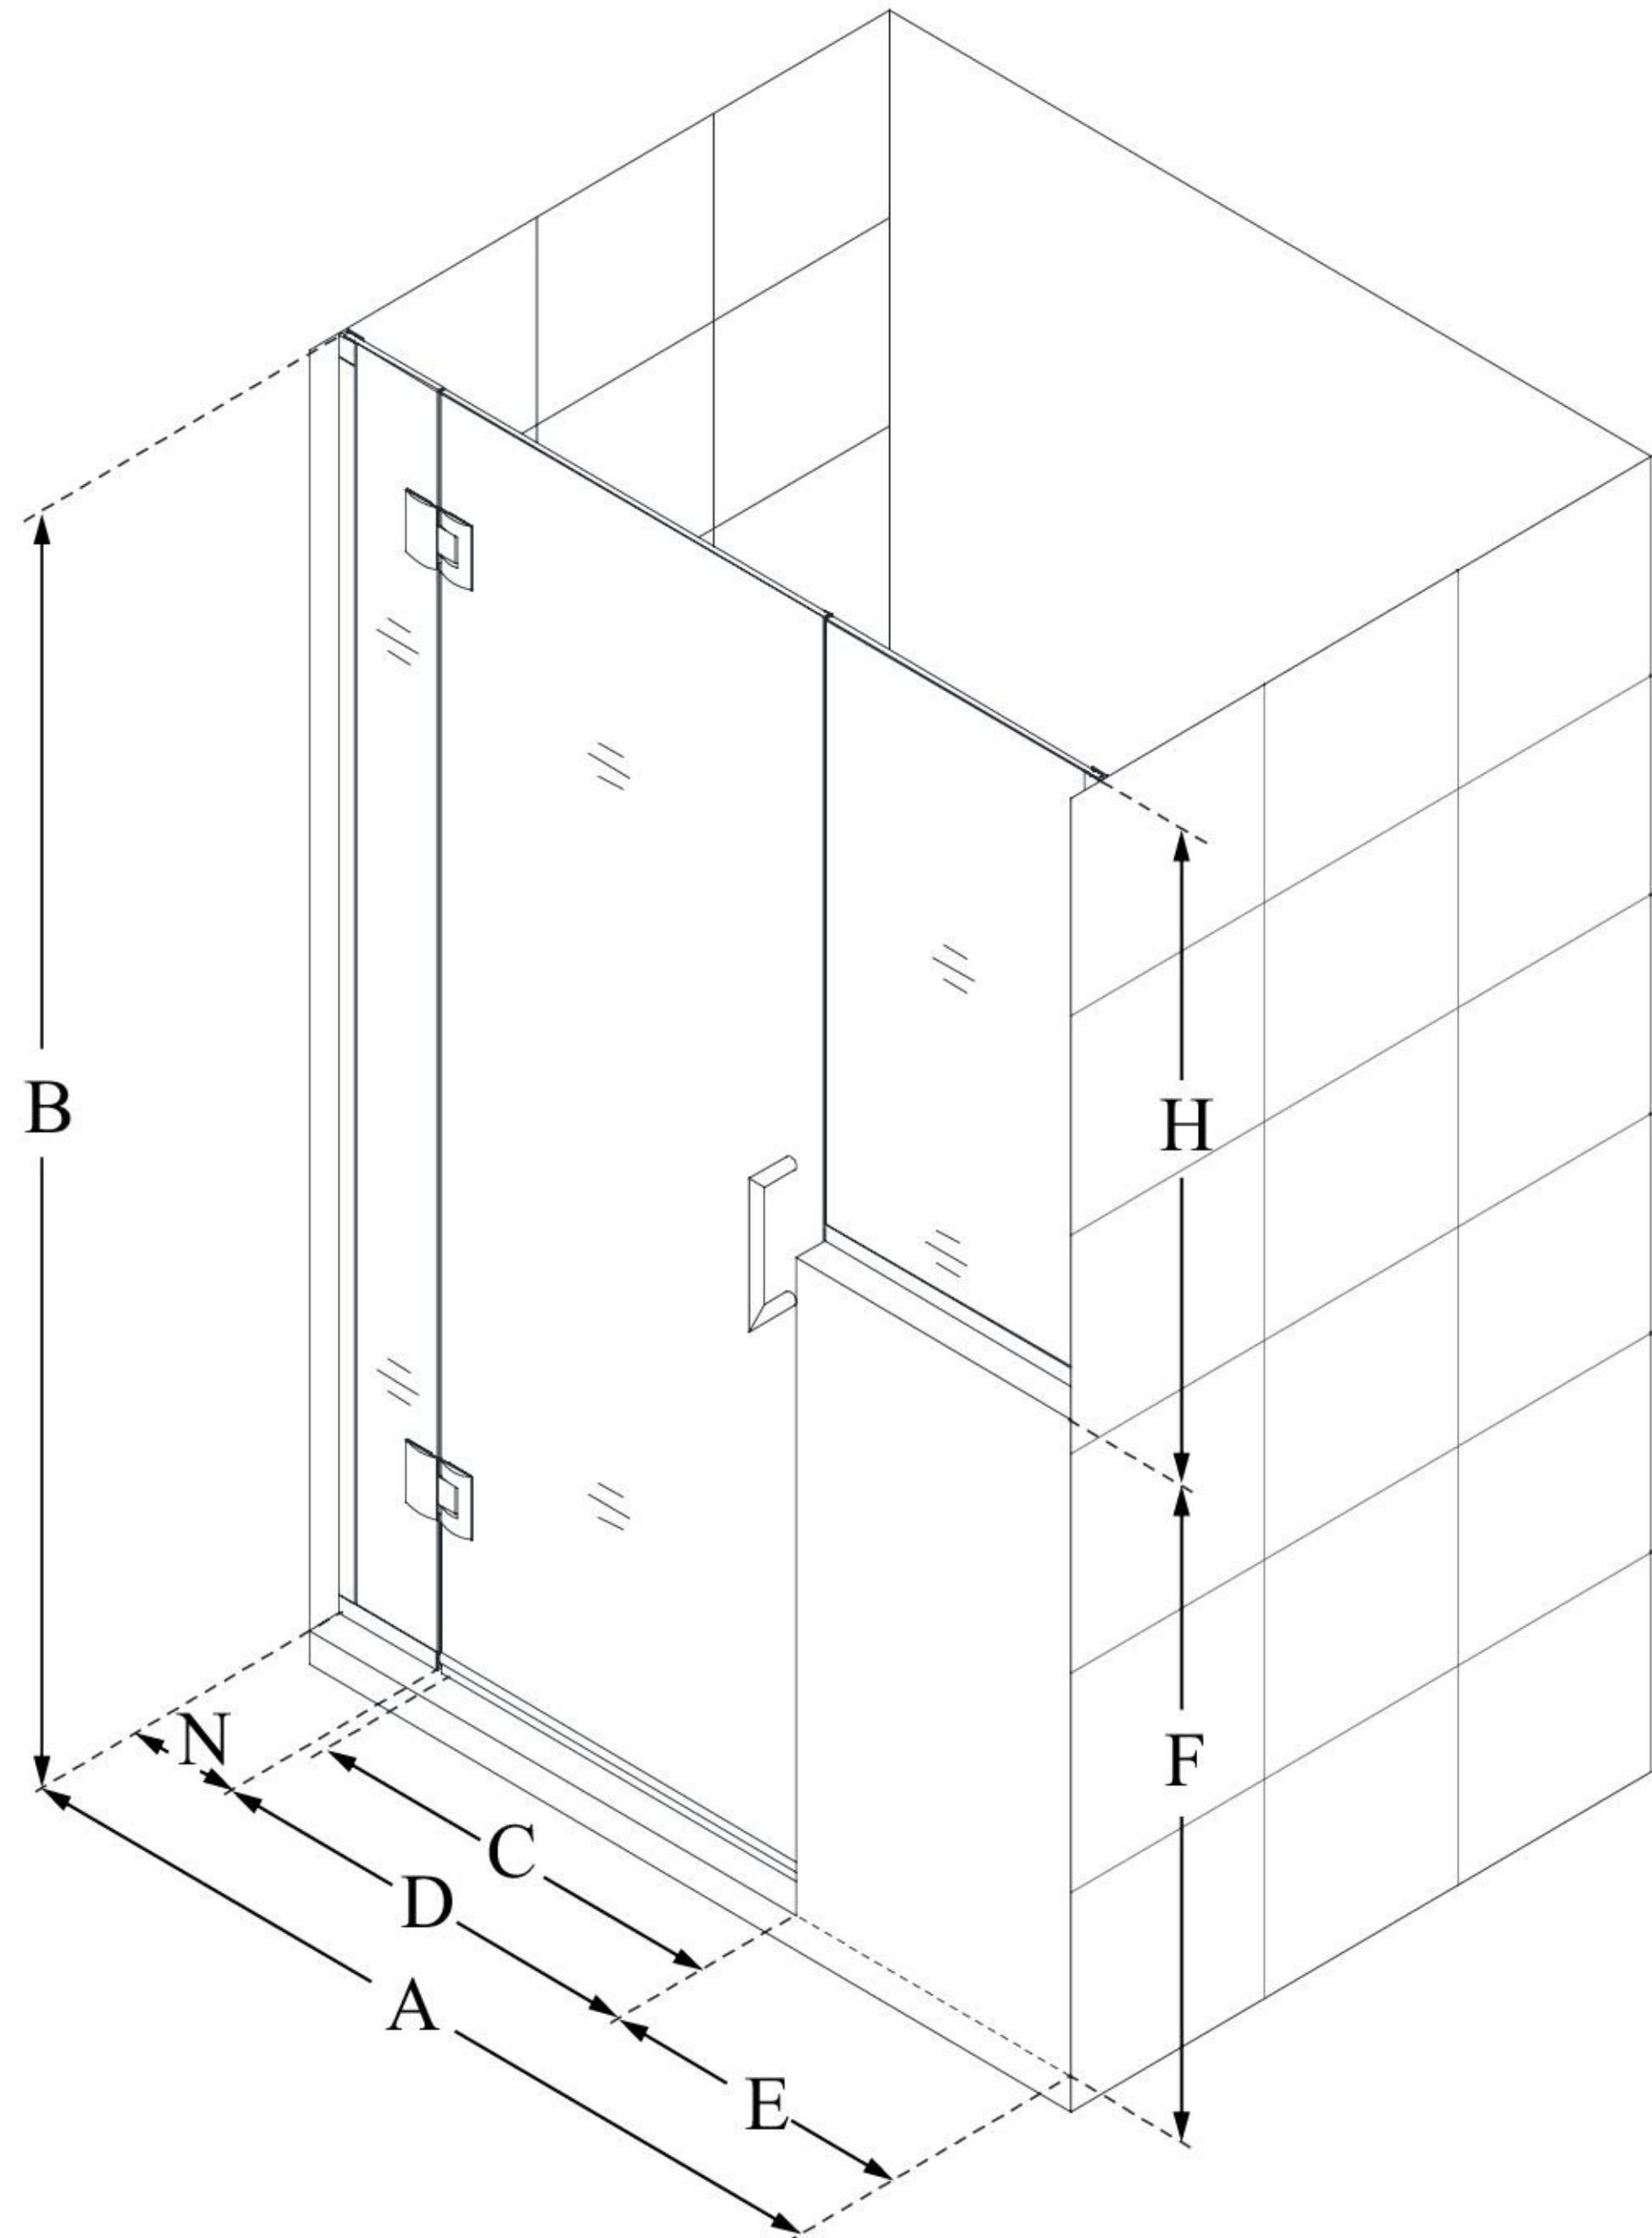

MODEL INFORMATION

D1302434

UNIDOOR-X

DreamLine Unidoor-X 60-60 1/2
in. W x 72 in. H Frameless Hinged
Shower Door, Clear Glass

SWING DOOR

CONFIGURATION DIMENSIONS:

A: 60 - 60 1/2 in.

MODEL WIDTH

B: 72 in.

MODEL HEIGHT

C: 29 in.

ACCESS WIDTH

D: 30 in.

DOOR WIDTH

E: 24 in.

INLINE PANEL WIDTH

F: 38 in.

BUTTRESS WALL HEIGHT

H: 34 in.

BUTTRESS GLASS HEIGHT

N: 6 in.

HINGE PANEL WIDTH

DreamLine reserves the right to update or modify the hardware or materials pictured without prior notice for the purpose of product improvement and customer satisfaction.