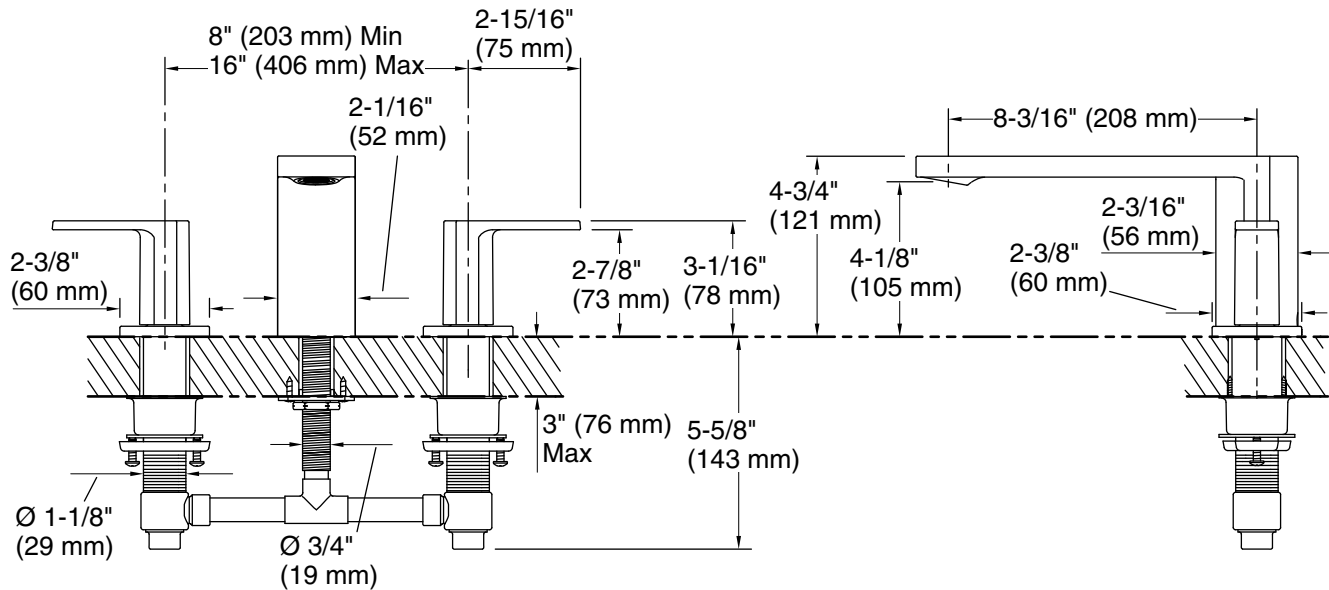

Features

- Two Lever handles offer separate control of hot and cold water
- 8-1/4" (210 mm) spout reach
- 10.0 gpm (37.9 lpm) maximum flow rate at 45 psi (3.1 bar)
- Coordinates with other products in the Parallel collection

Material

- Premium metal construction for durability and reliability
- KOHLER finishes resist corrosion and tarnishing

Installation

- Three-hole
- Deck-mount

Recommended Products/Accessories

- K-23726 Drain treatment
- K-23723 Faucet cleaner
- K-21897 Double toilet paper holder
- K-23524 18" towel bar
- K-23525 24" towel bar
- K-23526 Towel arm
- K-23527 Vertical toilet paper holder
- K-23528 Pivoting toilet paper holder
- K-23529 Robe hook

Technical Information

All product dimensions are nominal.

Faucet flow rate: 10 gal/min (37.9 l/min)

Drain included: No

Drain with overflow: Yes

Spout:

Spout reach: 8-1/4" (209 mm)

Notes