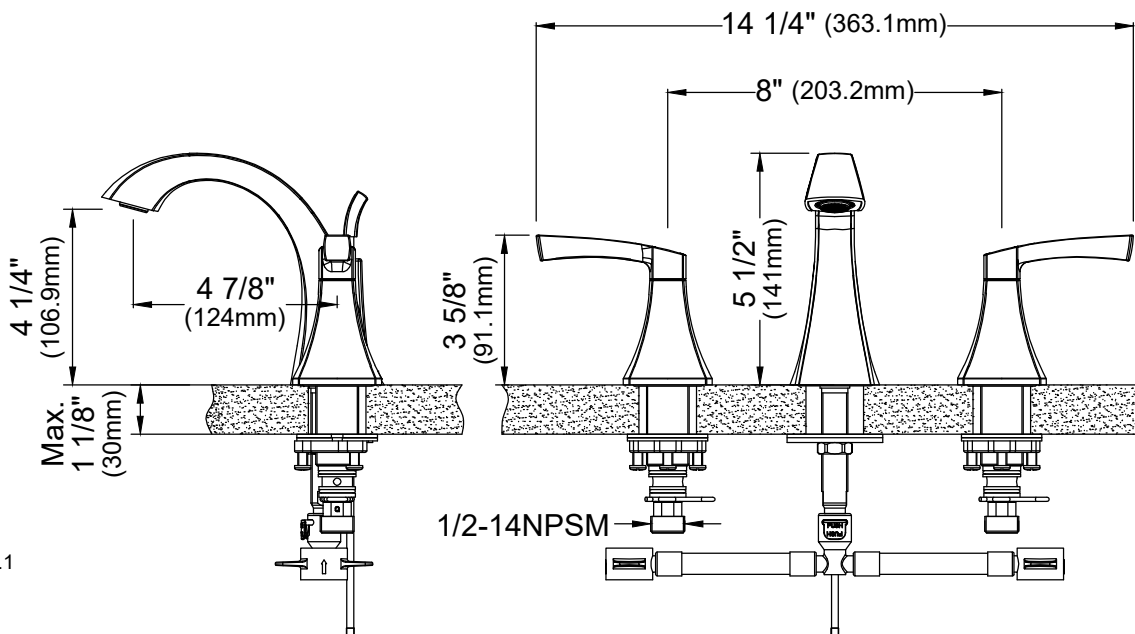

Finishes Available

MODEL	FINISH
KBF524C	Chrome
KBF524MB	Matte Black
KBF524SS	Stainless Steel
KBF524ORB	Oil Rubbed Bronze