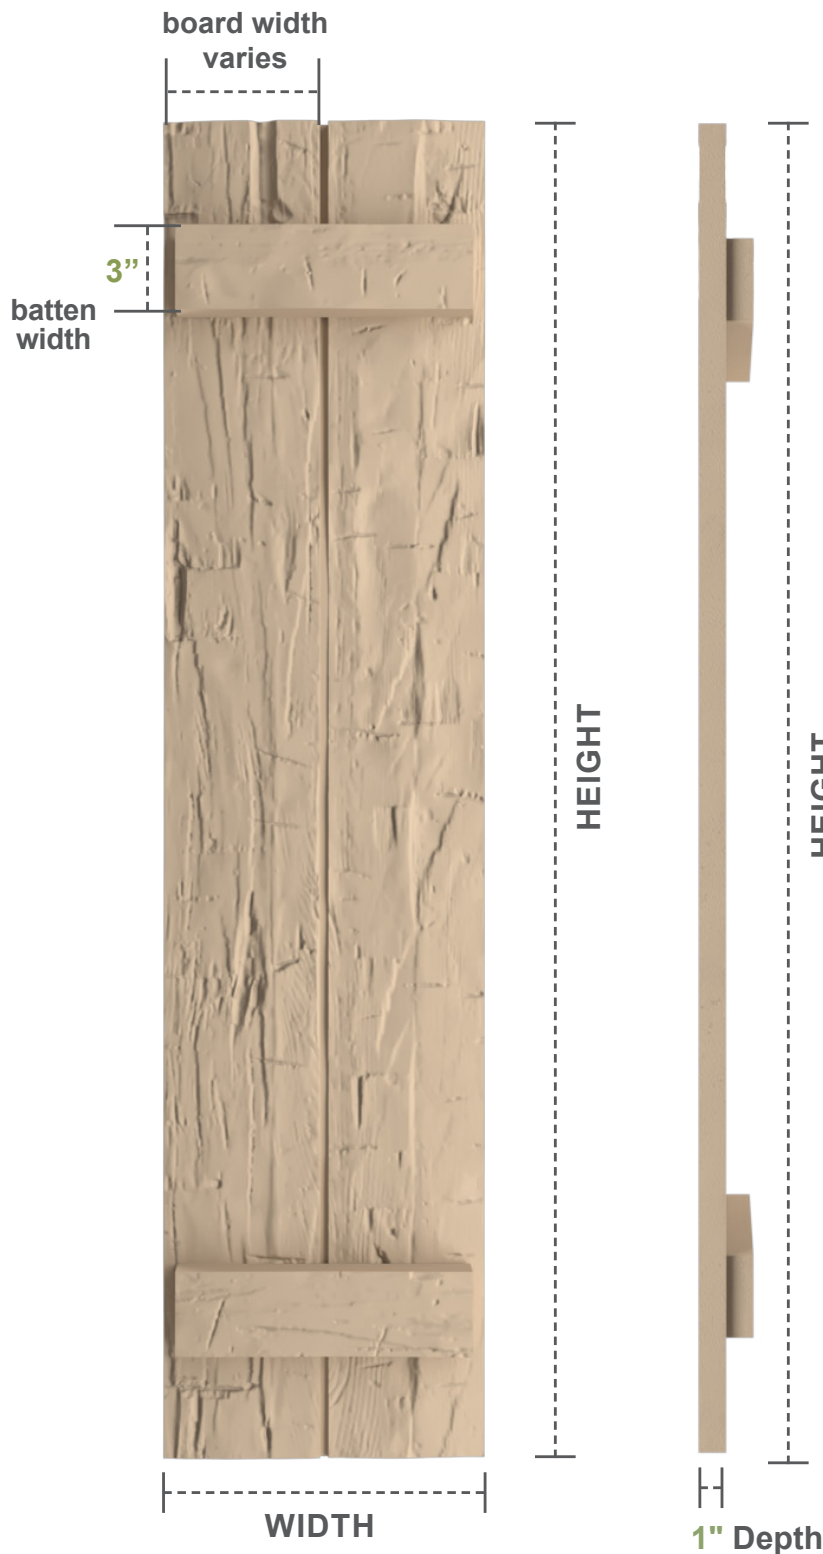

# TIMBERTHANE SHUTTERS

## 2 BOARD JOINED

STYLE

BOARD-N-BATTEN

TEXTURE OPTIONS
<b>8</b>
AVAILABLE WIDTH
<b>11" - 27.5"</b>
AVAILABLE HEIGHT
<b>18" - 150"</b>