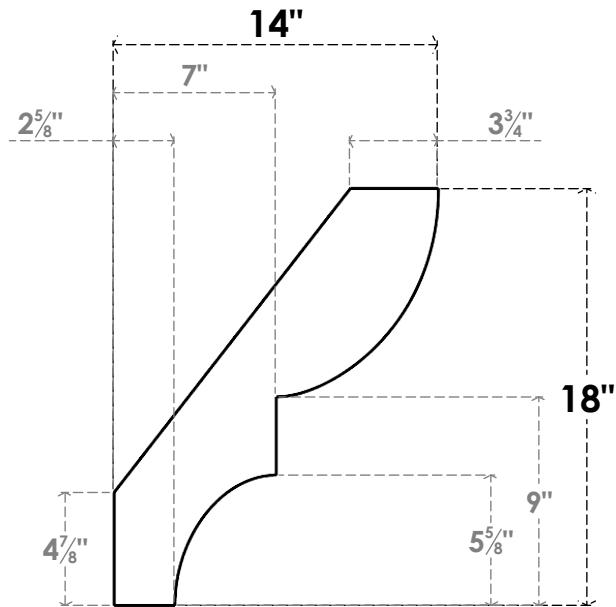

ITEM NUMBER: BRCURO050X14000X18000RIDRCPR

5"W X 14"D X 18"H RIDGEWOOD ROUGH CEDAR WOODGRAIN OPEN
TIMBERTHANE BRACE, PRIMED TAN

SIDE PROFILE

FRONT PROFILE

ISOMETRIC

EKENA MILLWORK
2300 WEST MAIN ST.
CLARKSVILLE, TX 75426
TOLL FREE: 866-607-0453
WWW.EKENAMILLWORK.COM

NOTES

1. INSTALLATION TO BE COMPLETED IN ACCORDANCE WITH MANUFACTURER'S SPECIFICATIONS.
2. DRAWING MAY NOT BE TO SCALE
3. THIS DRAWING IS INTENDED FOR DESIGN AND PLANNING PURPOSES ONLY.
4. ALL INFORMATION CONTAINED HEREIN WAS CURRENT AT THE TIME OF DEVELOPMENT BUT MUST BE REVIEWED AND APPROVED BY THE PRODUCT MANUFACTURER TO BE CONSIDERED ACCURATE.
5. TIMBERTHANE ARCHITECTURAL PRODUCTS ARE MADE FROM HIGH DENSITY URETHANE AND COME FACTORY PRIMED