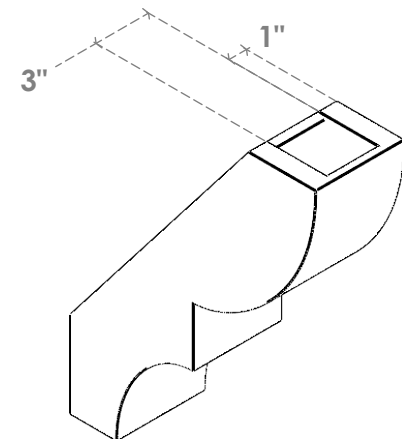

ITEM NUMBER: BRCURO050X14000X18000RIDRCPR

5"W X 14"D X 18"H RIDGEWOOD ROUGH CEDAR WOODGRAIN OPEN
TIMBERTHANE BRACE, PRIMED TAN

SIDE PROFILE

FRONT PROFILE

ISOMETRIC

EKENA MILLWORK
2300 WEST MAIN ST.
CLARKSVILLE, TX 75426
TOLL FREE: 866-607-0453
WWW.EKENAMILLWORK.COM

NOTES

1. INSTALLATION TO BE COMPLETED IN ACCORDANCE WITH MANUFACTURER'S SPECIFICATIONS.
2. DRAWING MAY NOT BE TO SCALE
3. THIS DRAWING IS INTENDED FOR DESIGN AND PLANNING PURPOSES ONLY.
4. ALL INFORMATION CONTAINED HEREIN WAS CURRENT AT THE TIME OF DEVELOPMENT BUT MUST BE REVIEWED AND APPROVED BY THE PRODUCT MANUFACTURER TO BE CONSIDERED ACCURATE.
5. TIMBERTHANE ARCHITECTURAL PRODUCTS ARE MADE FROM HIGH DENSITY URETHANE AND COME FACTORY PRIMED