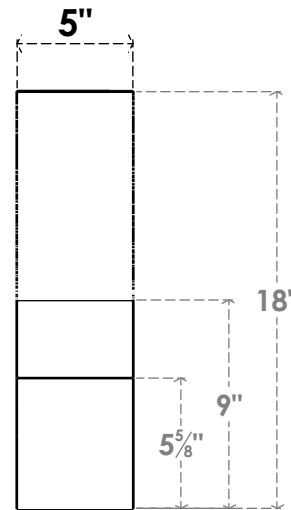

ITEM NUMBER: BRCURO050X14000X18000RIDRCPR

5"W X 14"D X 18"H RIDGEWOOD ROUGH CEDAR WOODGRAIN OPEN
TIMBERTHANE BRACE, PRIMED TAN

SIDE PROFILE

FRONT PROFILE

ISOMETRIC

EKENA MILLWORK
2300 WEST MAIN ST.
CLARKSVILLE, TX 75426
TOLL FREE: 866-607-0453
WWW.EKENAMILLWORK.COM

NOTES

1. INSTALLATION TO BE COMPLETED IN ACCORDANCE WITH MANUFACTURER'S SPECIFICATIONS.
2. DRAWING MAY NOT BE TO SCALE
3. THIS DRAWING IS INTENDED FOR DESIGN AND PLANNING PURPOSES ONLY.
4. ALL INFORMATION CONTAINED HEREIN WAS CURRENT AT THE TIME OF DEVELOPMENT BUT MUST BE REVIEWED AND APPROVED BY THE PRODUCT MANUFACTURER TO BE CONSIDERED ACCURATE.
5. TIMBERTHANE ARCHITECTURAL PRODUCTS ARE MADE FROM HIGH DENSITY URETHANE AND COME FACTORY PRIMED