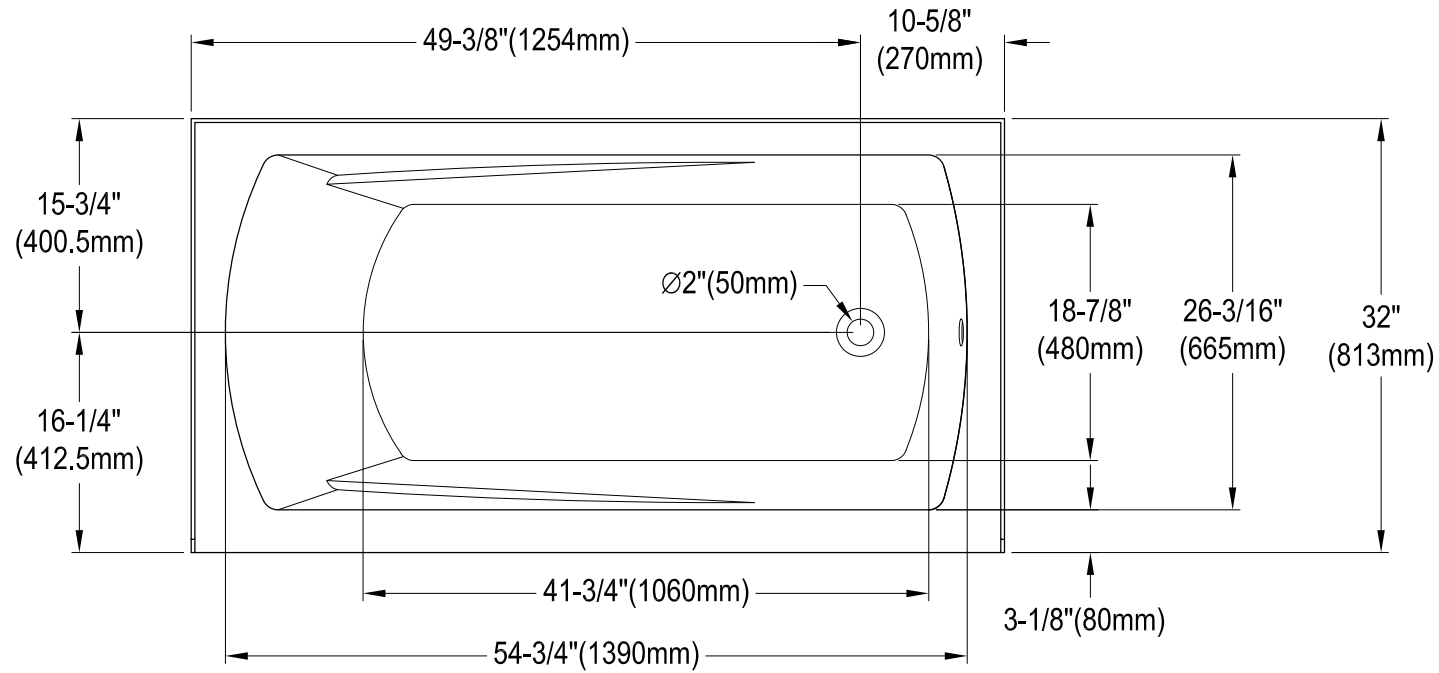

60" Acrylic Alcove Tub With Right Hand Drain Hole

M10 x 60 (2 pcs)
M10 x 45 (2 pcs)