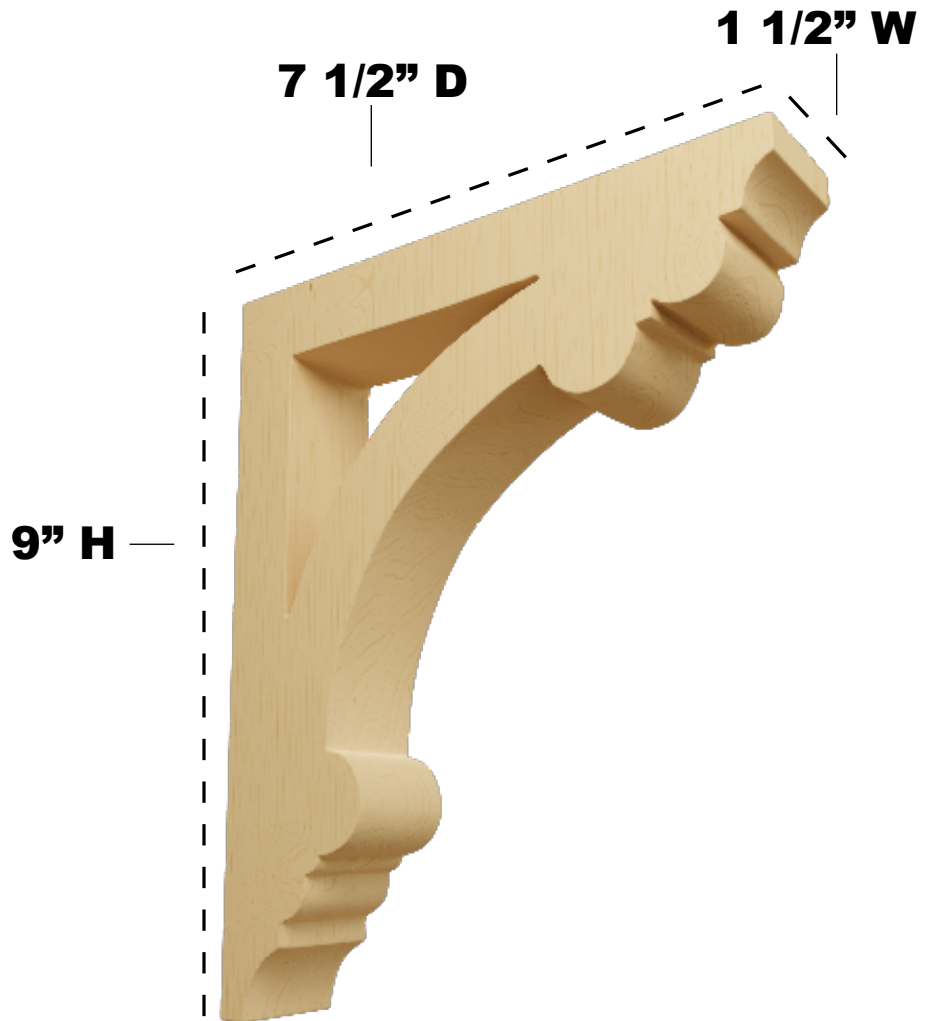

# 1 1/2" W X 7 1/2" D X 9" H ELLIS CORBEL

ITEM NO.: CORW02X08X09EL

FRONT VIEW

PROFILE VIEW

**AVAILABLE  
WOOD  
SPECIES:**

ALDER

CHERRY

MAPLE

RED OAK

RUBBERWOOD

**EKENA**  
MILLWORK

P: 866.607.0453 | F: 866.591.3143

2300 W. Main St. | Clarksville, TX 75426

sales@ekenamillwork.com | www.ekenamillwork.com