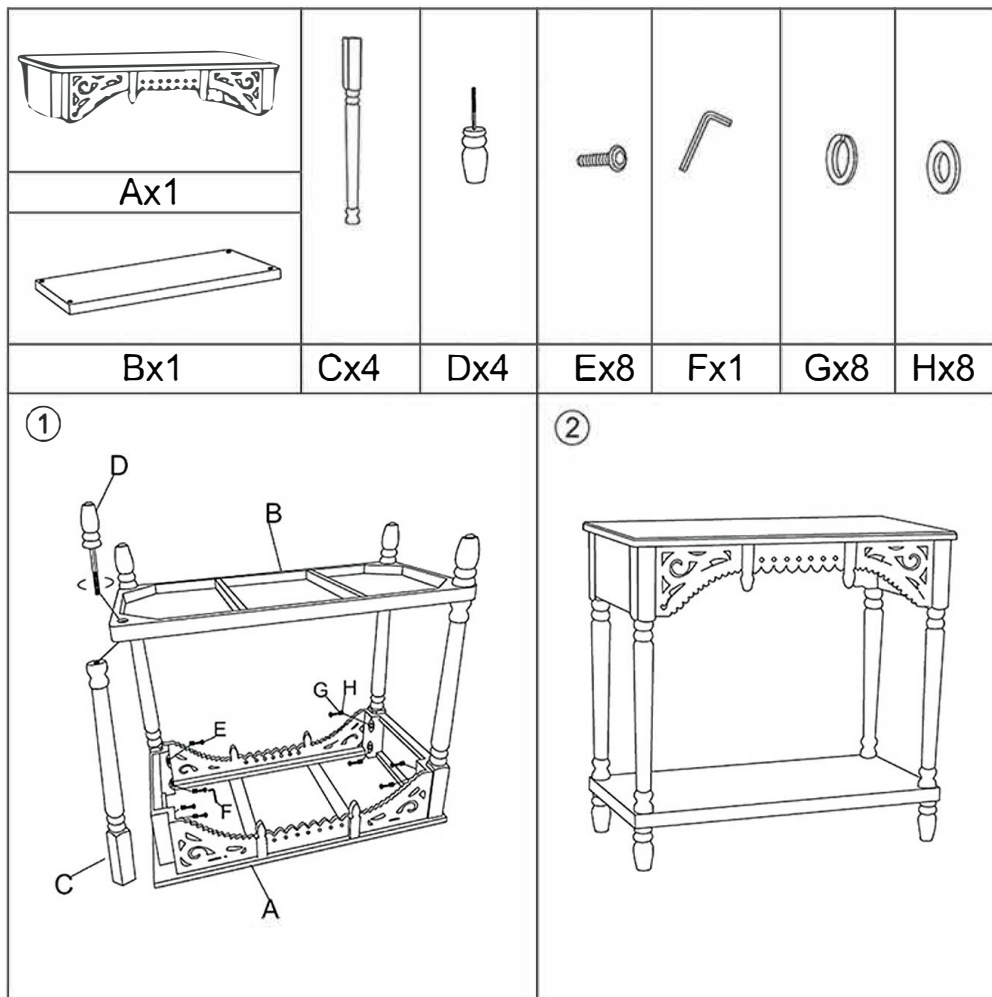

Thank you for purchasing this Winsome House product. This product has been manufactured with the highest standards of safety and quality.

<b>Product Name:</b>	32in.W White Wood Console Table
<b>SKU #:</b>	WHIF957

Table weight limit: 100 lbs.

Table Assembly:

**Enjoy your table!**

**Important:**

Tighten each cap nut firmly, but do not overtighten as this might cause the screws to strip. Do not sit or stand on the cabinet as this may cause damage to the product and serious bodily injury.

Thank you for purchasing this Winsome House product. This product has been manufactured with the highest standards of safety and quality.

<b>Product Name:</b>	32in. W White Wood Console Table
<b>SKU #:</b>	WHIF957