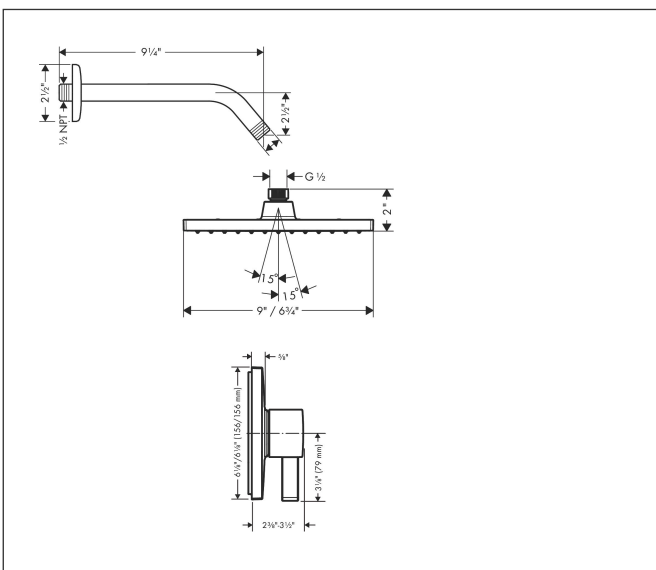

Brand hansgrohe
 Art. Name **Vernis Shape** Pressure Balance Shower Set, 1.5 GPM
 Art. Nr. 04960670
 Surface matte black
 Pos. 1

Product Picture

Features

- Consists of: overhead shower, showerarm, single handle shower mixer
- Spray pattern: Rain
- Ball-joint: angle-adjustable showerhead
- Maximum flow rate (at 3 bar): 5.7 l/min
- Use of outlets: Temperature and volume control for 1 outlet

Drawing

Technology

Spray Types

Brand hansgrohe
Art. Name **Vernis Shape** Pressure Balance Shower Set, 1.5 GPM
Art. Nr. 04960670
Surface matte black
Pos. 1

Spare Parts Drawings for build year: >06/22

Brand hansgrohe
 Art. Name **Vernis Shape** Pressure Balance Shower Set, 1.5 GPM
 Art. Nr. 04960670
 Surface matte black
 Pos. 1

Spare parts list for build year: >06/22

Pos.	Description	Article number
1	shower arm	04186673
2	head shower	26094671
3	Finish set	15724671
a	base body	01850181
b	extension 22 mm	13593670