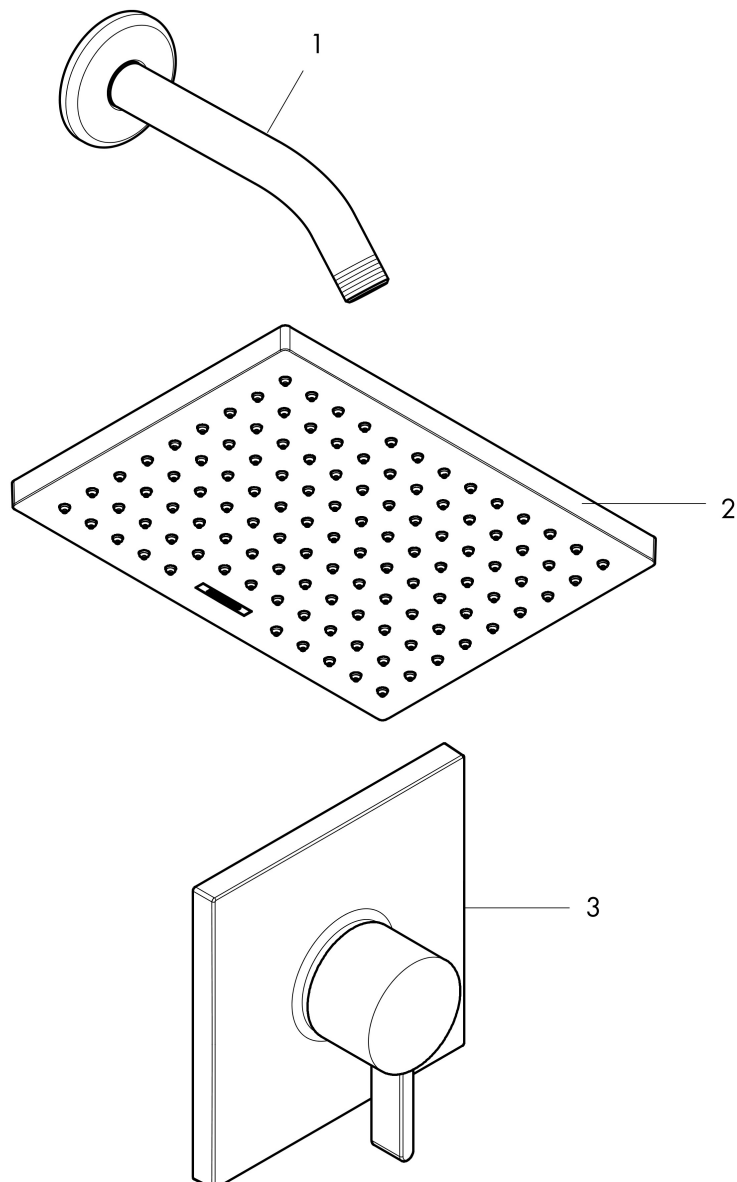

Brand hansgrohe
 Art. Name **Vernis Shape** Pressure Balance Shower Set, 1.5 GPM
 Art. Nr. 04960670
 Surface matte black
 Pos. 1

Product Picture

Features

- Consists of: overhead shower, showerarm, single handle shower mixer
- Spray pattern: Rain
- Ball-joint: angle-adjustable showerhead
- Maximum flow rate (at 3 bar): 5.7 l/min
- Use of outlets: Temperature and volume control for 1 outlet

Drawing

Technology

Spray Types

Brand hansgrohe
Art. Name **Vernis Shape** Pressure Balance Shower Set, 1.5 GPM
Art. Nr. 04960670
Surface matte black
Pos. 1

Spare Parts Drawings for build year: >06/22

Brand hansgrohe
 Art. Name **Vernis Shape** Pressure Balance Shower Set, 1.5 GPM
 Art. Nr. 04960670
 Surface matte black
 Pos. 1

Spare parts list for build year: >06/22

Pos.	Description	Article number
1	shower arm	04186673
2	head shower	26094671
3	Finish set	15724671
a	base body	01850181
b	extension 22 mm	13593670