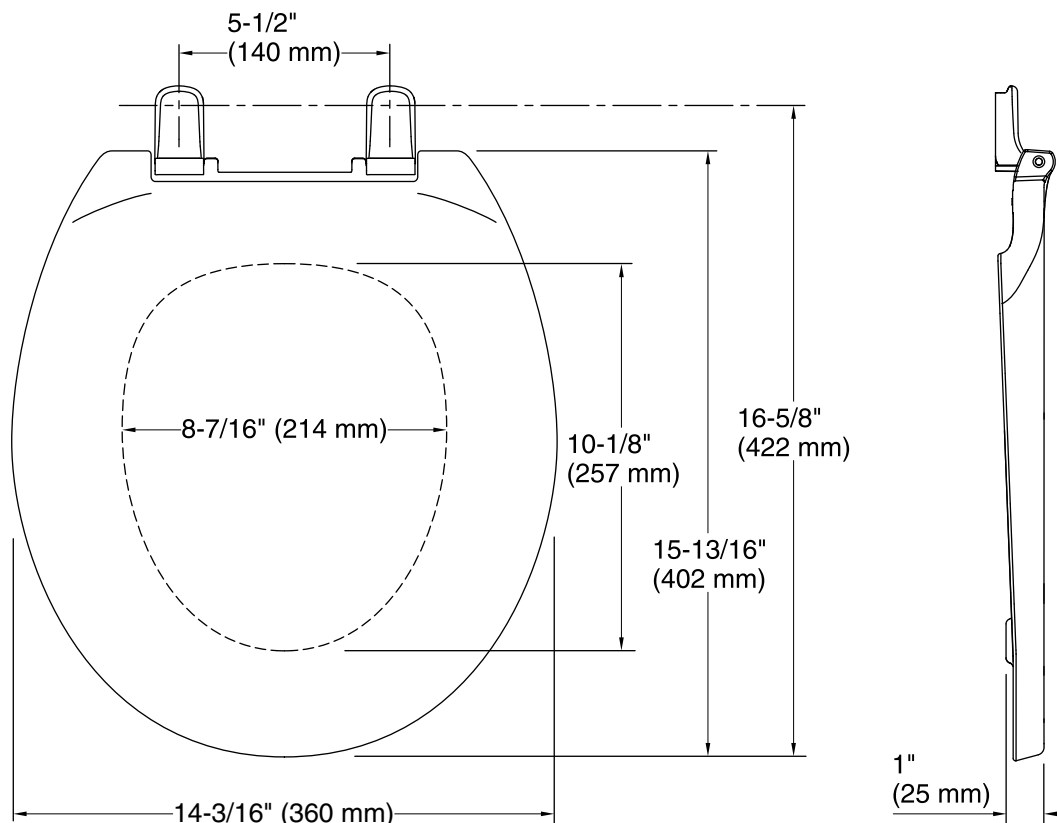

#### Technical Information

All product dimensions are nominal.

- Seat shape type: Round
- Seat front type: Closed front
- Seat hinge type: Quick-Attach®, Quick-Release™
- Seat-mounting holes: 5-1/2" (140 mm)