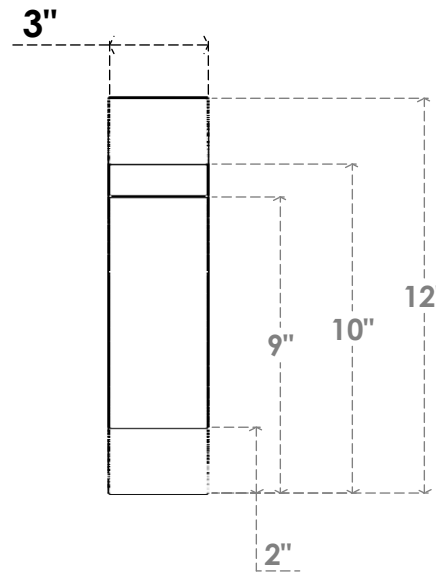

ITEM NUMBER: BRCURO030X08000X12000OLYRCPR

3"W X 8"D X 12"H OLYMPIC ROUGH CEDAR WOODGRAIN OPEN
TIMBERTHANE BRACE, PRIMED TAN

SIDE PROFILE

FRONT PROFILE

ISOMETRIC

EKENA MILLWORK
2300 WEST MAIN ST.
CLARKSVILLE, TX 75426
TOLL FREE: 866-607-0453
WWW.EKENAMILLWORK.COM

NOTES

1. INSTALLATION TO BE COMPLETED IN ACCORDANCE WITH MANUFACTURER'S SPECIFICATIONS.
2. DRAWING MAY NOT BE TO SCALE
3. THIS DRAWING IS INTENDED FOR DESIGN AND PLANNING PURPOSES ONLY.
4. ALL INFORMATION CONTAINED HEREIN WAS CURRENT AT THE TIME OF DEVELOPMENT BUT MUST BE REVIEWED AND APPROVED BY THE PRODUCT MANUFACTURER TO BE CONSIDERED ACCURATE.
5. TIMBERTHANE ARCHITECTURAL PRODUCTS ARE MADE FROM HIGH DENSITY URETHANE AND COME FACTORY PRIMED