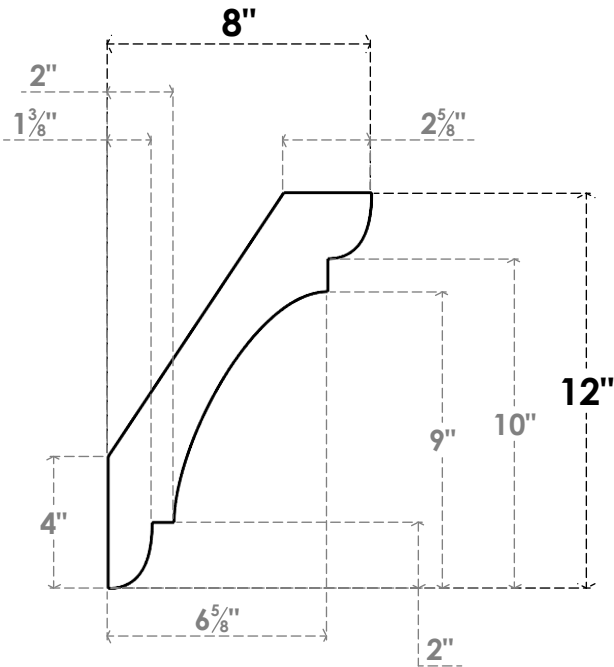

ITEM NUMBER: BRCURO030X08000X12000OLYRCPR

3"W X 8"D X 12"H OLYMPIC ROUGH CEDAR WOODGRAIN OPEN
TIMBERTHANE BRACE, PRIMED TAN

SIDE PROFILE

FRONT PROFILE

ISOMETRIC

EKENA MILLWORK
2300 WEST MAIN ST.
CLARKSVILLE, TX 75426
TOLL FREE: 866-607-0453
WWW.EKENAMILLWORK.COM

NOTES

1. INSTALLATION TO BE COMPLETED IN ACCORDANCE WITH MANUFACTURER'S SPECIFICATIONS.
2. DRAWING MAY NOT BE TO SCALE
3. THIS DRAWING IS INTENDED FOR DESIGN AND PLANNING PURPOSES ONLY.
4. ALL INFORMATION CONTAINED HEREIN WAS CURRENT AT THE TIME OF DEVELOPMENT BUT MUST BE REVIEWED AND APPROVED BY THE PRODUCT MANUFACTURER TO BE CONSIDERED ACCURATE.
5. TIMBERTHANE ARCHITECTURAL PRODUCTS ARE MADE FROM HIGH DENSITY URETHANE AND COME FACTORY PRIMED