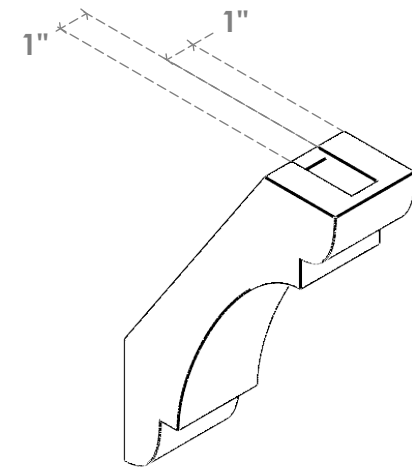

ITEM NUMBER: BRCURO030X08000X12000OLYRCPR

3"W X 8"D X 12"H OLYMPIC ROUGH CEDAR WOODGRAIN OPEN
TIMBERTHANE BRACE, PRIMED TAN

SIDE PROFILE

FRONT PROFILE

ISOMETRIC

EKENA MILLWORK
2300 WEST MAIN ST.
CLARKSVILLE, TX 75426
TOLL FREE: 866-607-0453
WWW.EKENAMILLWORK.COM

NOTES

1. INSTALLATION TO BE COMPLETED IN ACCORDANCE WITH MANUFACTURER'S SPECIFICATIONS.
2. DRAWING MAY NOT BE TO SCALE
3. THIS DRAWING IS INTENDED FOR DESIGN AND PLANNING PURPOSES ONLY.
4. ALL INFORMATION CONTAINED HEREIN WAS CURRENT AT THE TIME OF DEVELOPMENT BUT MUST BE REVIEWED AND APPROVED BY THE PRODUCT MANUFACTURER TO BE CONSIDERED ACCURATE.
5. TIMBERTHANE ARCHITECTURAL PRODUCTS ARE MADE FROM HIGH DENSITY URETHANE AND COME FACTORY PRIMED