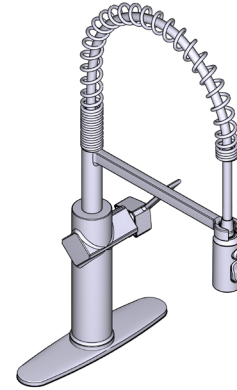

### DESCRIPTION

- Pulldown system offers smooth operation, easy movement and secure docking
- Metal construction with various finishes identified by suffix
- Quick connect installation - Duralock™
- PowerBoost™ spray technology
- Pulldown spray with 68" braided hose
- Flexible supply lines with 3/8" compression fittings
- High arc spout provides height and reach to fill or clean large pots while pulldown wand provides the maneuverability for cleaning or rinsing
- Faucet designed for handle to be mounted on right side

### CARTRIDGE

- 1255™ Duralast™ cartridge for single handle faucets

### STANDARDS

- Third party certified to IAPMO Green, ASME A112.18.1/CSA B125.1 and all applicable requirements therein including NSF 61/9 & 372
- Meets CalGreen and Georgia SB370 requirements
- Complies with California Proposition 65 and with the Federal Safe Drinking Water Act
- The backflow protection system in the device consists of two independently operating check valves, a primary and a secondary which prevent backflow
- ADA  for lever handle

### Joric Single Handle Pre-Rinse Spring Pulldown Kitchen Faucet

**MODEL:** 87580 Series

**NOTE:** This faucet is designed to be installed through 1 hole, 1-1/2" (38mm) min. Dia. 1, 2, 3, Or 4 Hole installation (deckplat and soap included)