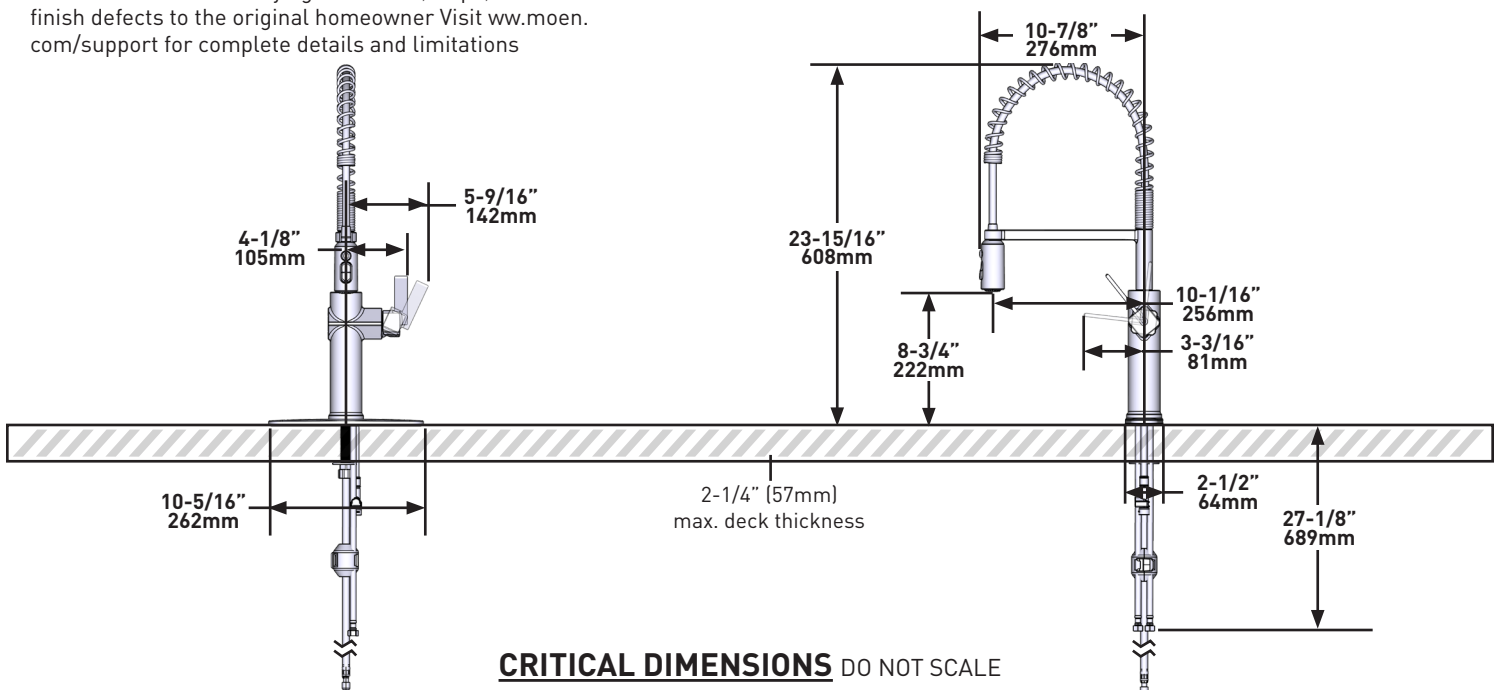

### Joric Single Handle Pre-Rinse Spring Pulldown Kitchen Faucet

**MODEL:** 87580 Series

**NOTE:** This faucet is designed to be installed through 1 hole, 1-1/2" (38mm) min. Dia. 1, 2, 3, Or 4 Hole installation (deckplat and soap included)

**CRITICAL DIMENSIONS** DO NOT SCALE