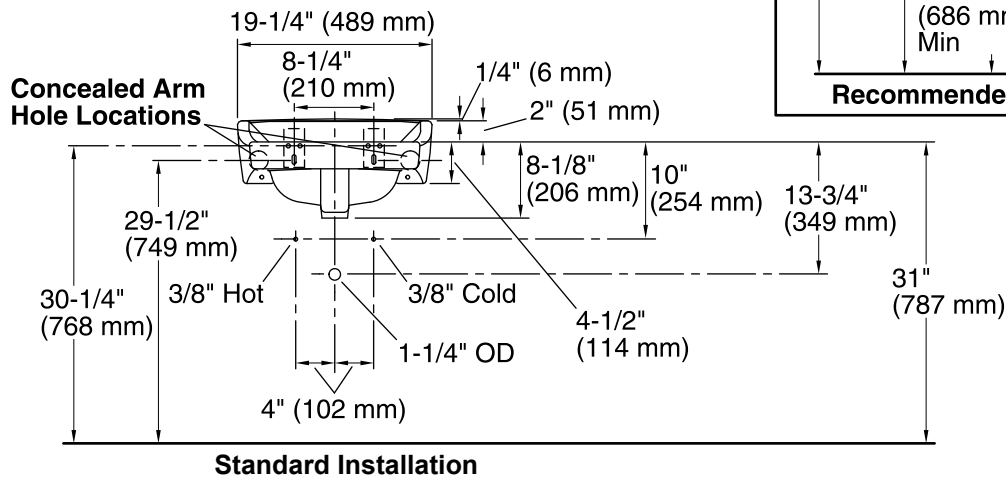

### Technical Information

All product dimensions are nominal.

Bowl configuration:	Single
Installation:	Wall-mount
Bowl area (Only)	Length: 14" (356 mm) Width: 11" (279 mm) Water depth: 4-7/16" (113 mm)
Number of deck holes:	1
Faucet hole(s):	1-3/8" (35 mm)
Drain hole:	1-3/4" (44 mm)