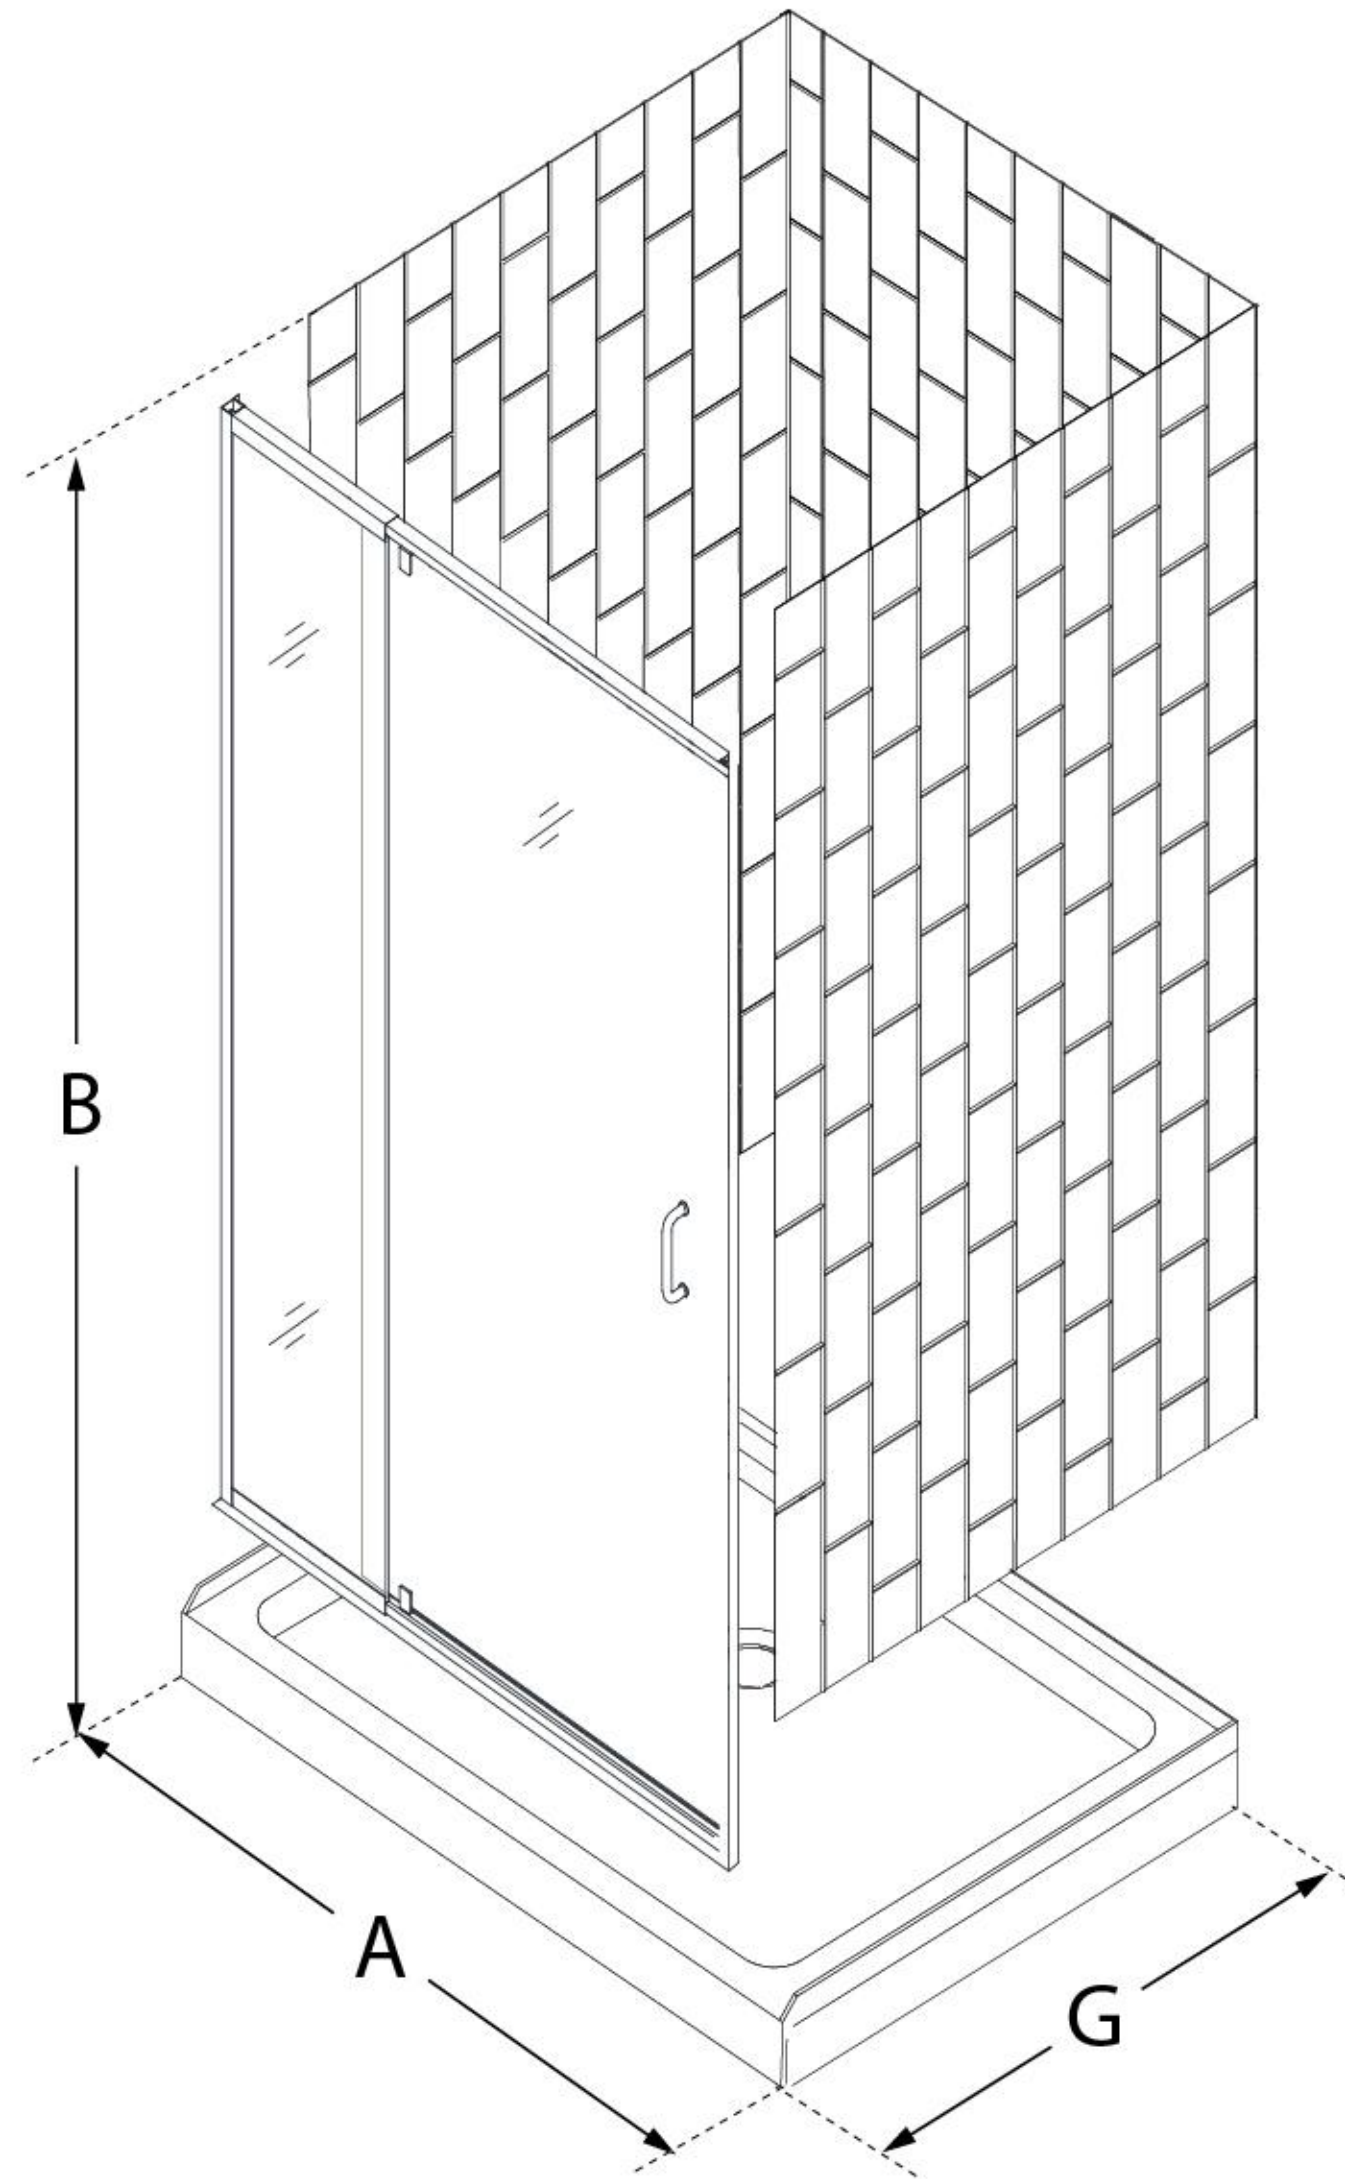

Flex Pivot Shower Door and Acrylic Kit

32 in. D x 32 in. W x 78 3/4 in. H

MODEL NUMBER
D2223232X

CONFIGURATION DIMENSIONS:

A: KIT WIDTH
32 in.

B: KIT HEIGHT
78 3/4 in.

G: KIT DEPTH
32 in.

KIT COMPONENTS

Shower Door, Shower Base,
Wall Panels

KIT COLOR

White

DRAIN LOCATION

Center