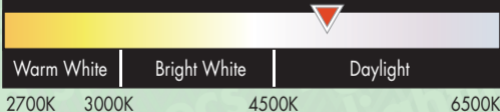

Good Earth Lighting, Inc.

LED

Lighting Specs

Lumens (Light Output)

400

Color Accuracy (CRI)

70

Color Rendering Index

Light Color

5000K

Correlated Color Temperature (CCT)

Model Number: SE1216-BRS-02LF4-G

Type: Luminaire-Outdoor Security