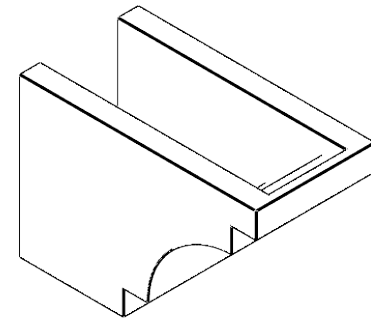

ITEM NUMBER: RFTURO060X08000X12000X008MED00RCPR

6"W X 8"H X 12"L TIMBERTHANE ROUGH CEDAR MEDITERRANEAN FAUX WOOD OPEN RAFTER TAIL, 8"L END, PRIMED TAN

FRONT PROFILE

SIDE PROFILE

ISOMETRIC

GENERATED DATE : 03/02/2023

EKENA MILLWORK
2300 WEST MAIN ST.
CLARKSVILLE, TX 75426
TOLL FREE: 866-607-0453
WWW.EKENAMILLWORK.COM

NOTES

1. INSTALLATION TO BE COMPLETED IN ACCORDANCE WITH MANUFACTURER'S SPECIFICATIONS.
2. DRAWING MAY NOT BE TO SCALE
3. THIS DRAWING IS INTENDED FOR DESIGN AND PLANNING PURPOSES ONLY.
4. ALL INFORMATION CONTAINED HEREIN WAS CURRENT AT THE TIME OF DEVELOPMENT BUT MUST BE REVIEWED AND APPROVED BY THE PRODUCT MANUFACTURER TO BE CONSIDERED ACCURATE.
5. TIMBERTHANE ARCHITECTURAL PRODUCTS ARE MADE FROM HIGH DENSITY URETHANE AND COME FACTORY PRIMED