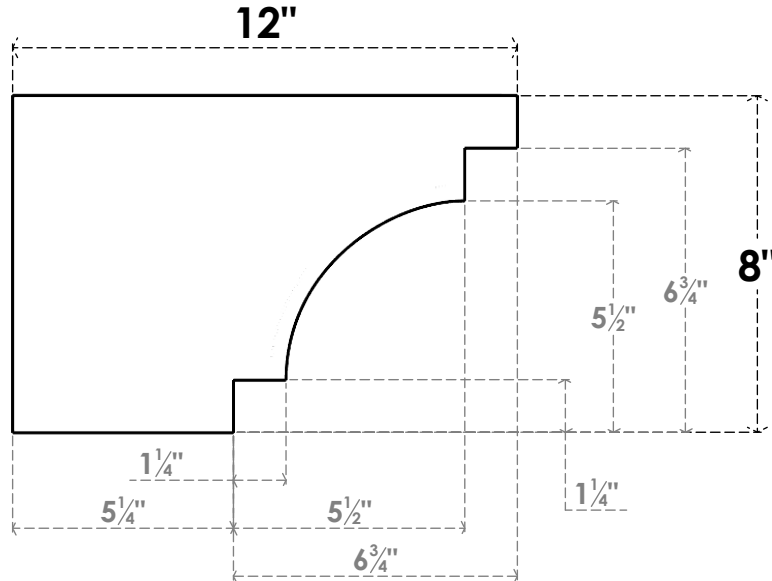

ITEM NUMBER: RFTURO060X08000X12000X008MED00RCPR

6"W X 8"H X 12"L TIMBERTHANE ROUGH CEDAR MEDITERRANEAN FAUX WOOD OPEN RAFTER TAIL, 8"L END, PRIMED TAN

FRONT PROFILE

SIDE PROFILE

ISOMETRIC

GENERATED DATE : 03/02/2023