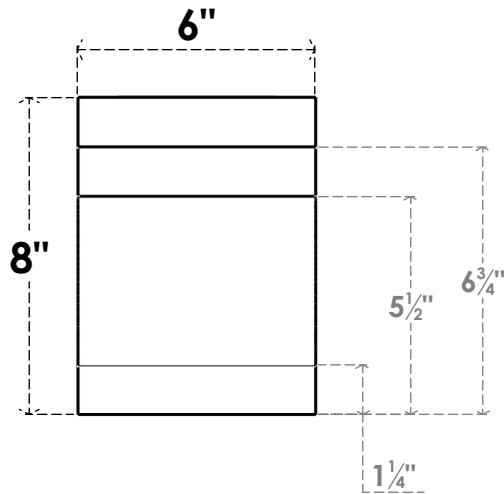

ITEM NUMBER: RFTURO060X08000X12000X008MED00RCPR

6"W X 8"H X 12"L TIMBERTHANE ROUGH CEDAR MEDITERRANEAN FAUX WOOD OPEN RAFTER TAIL, 8"L END, PRIMED TAN

FRONT PROFILE

SIDE PROFILE

ISOMETRIC

GENERATED DATE : 03/02/2023