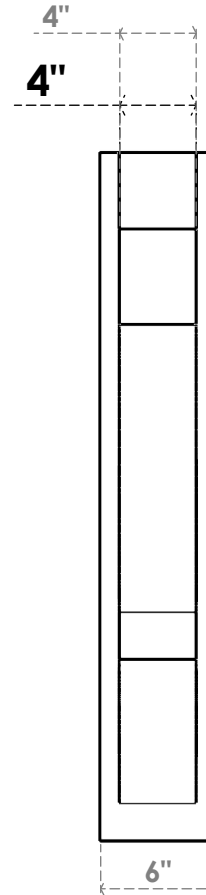

ITEM NUMBER: OUTUROC040X060X32000X36000X040X020X040BOA44RCPR

4"W TOP X 6"W BACK X 32"D X 36"H X 4"T TOP X 2"T BACK TIMBERTHANE ROUGH CEDAR BALBOA FAUX WOOD OPEN OUTLOOKER, BLOCK TOP AND BACK, 4"W CLOSED BRACE, PRIMED TAN

EKENA MILLWORK
2300 WEST MAIN ST.
CLARKSVILLE, TX 75426
TOLL FREE: 866-607-0453
WWW.EKENAMILLWORK.COM

NOTES

1. INSTALLATION TO BE COMPLETED IN ACCORDANCE WITH MANUFACTURER'S SPECIFICATIONS.
2. DRAWING MAY NOT BE TO SCALE
3. THIS DRAWING IS INTENDED FOR DESIGN AND PLANNING PURPOSES ONLY.
4. ALL INFORMATION CONTAINED HEREIN WAS CURRENT AT THE TIME OF DEVELOPMENT BUT MUST BE REVIEWED AND APPROVED BY THE PRODUCT MANUFACTURER TO BE CONSIDERED ACCURATE.
5. TIMBERTHANE ARCHITECTURAL PRODUCTS ARE MADE FROM HIGH DENSITY URETHANE AND COME FACTORY PRIMED