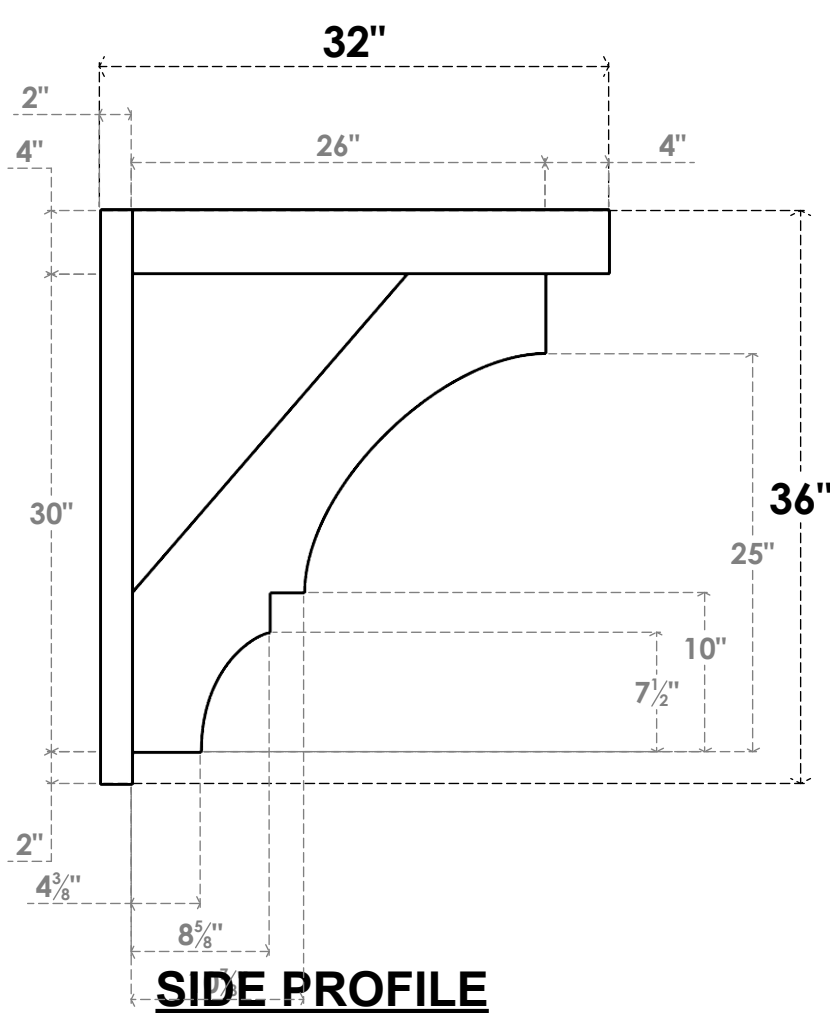

ITEM NUMBER: OUTUROC040X060X32000X36000X040X020X040BOA44RCPR

4"W TOP X 6"W BACK X 32"D X 36"H X 4"T TOP X 2"T BACK TIMBERTHANE ROUGH CEDAR BALBOA FAUX WOOD OPEN OUTLOOKER, BLOCK TOP AND BACK, 4"W CLOSED BRACE, PRIMED TAN