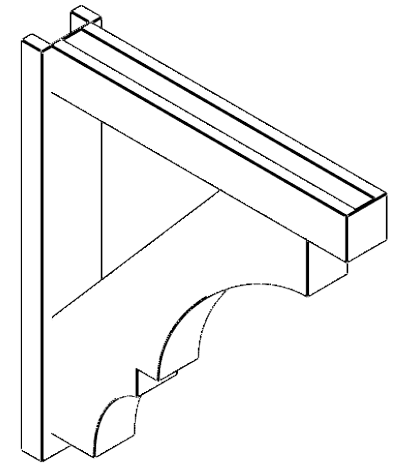

ITEM NUMBER: OUTUROC040X060X32000X36000X040X020X040BOA44RCPR

4"W TOP X 6"W BACK X 32"D X 36"H X 4"T TOP X 2"T BACK TIMBERTHANE ROUGH CEDAR BALBOA FAUX WOOD OPEN OUTLOOKER, BLOCK TOP AND BACK, 4"W CLOSED BRACE, PRIMED TAN

EKENA MILLWORK
2300 WEST MAIN ST.
CLARKSVILLE, TX 75426
TOLL FREE: 866-607-0453
WWW.EKENAMILLWORK.COM

NOTES

1. INSTALLATION TO BE COMPLETED IN ACCORDANCE WITH MANUFACTURER'S SPECIFICATIONS.
2. DRAWING MAY NOT BE TO SCALE
3. THIS DRAWING IS INTENDED FOR DESIGN AND PLANNING PURPOSES ONLY.
4. ALL INFORMATION CONTAINED HEREIN WAS CURRENT AT THE TIME OF DEVELOPMENT BUT MUST BE REVIEWED AND APPROVED BY THE PRODUCT MANUFACTURER TO BE CONSIDERED ACCURATE.
5. TIMBERTHANE ARCHITECTURAL PRODUCTS ARE MADE FROM HIGH DENSITY URETHANE AND COME FACTORY PRIMED